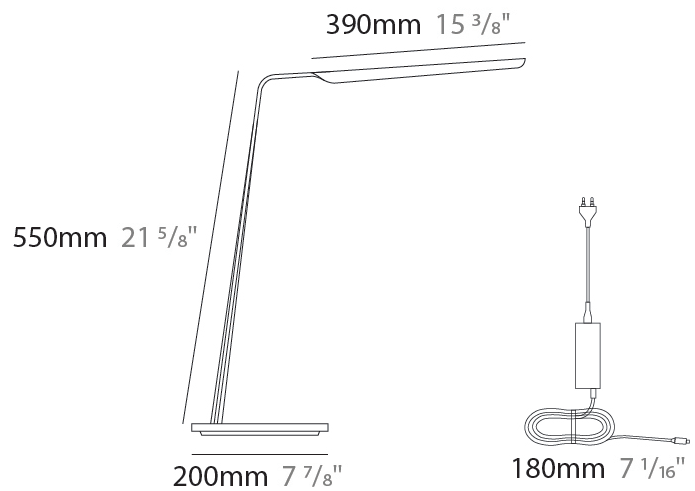

PROJECT	_____
TYPE	_____
SPECIFIER	_____
QUANTITY	_____
DATE	_____

SWAN PORTABLE

D74008- _____

base number   Color _____   Finish _____
                                 Temperature   Options

1. To build a product code in our configurator select the specify button on the base model # product page
2. To build a manual product code on this datasheet choose from the options listed below in blue font and add the suffix to the base model #

GENERAL

Series: Swan
Partner: Tunto
Division: Design
Installation: Portable
Product Type: Table
Mounting Location: Table
Light Distribution: Direct

PHYSICAL

Shape: Abstract
Length (mm): 390
Length (in): 15 ³/₈
Height (mm): 550
Height (in): 21 ⁵/₈
Fixture Finish: WAL / OAK / BLK / WHI
Fixture Material: Wood
Primary Material: Wood
Cable Details: 180mm / 70.87" cord and plug

ELECTRICAL

Lamp Type: LED
Input Wattage (W): 20
Dimming: Touch Dimming
Driver Location: Inline Transformer Plug
Input Voltage (V): 120

LED

Color Temperature (°K): 2700 / 3000
Max. Delivered Lumen (lm): 660 - 1090
CRI: >93 CRI
Lamp Life (hrs): 50000

OPTICAL

RATINGS AND CERTIFICATIONS

Certified By: Certified for North American Standards
IP rating: IP20