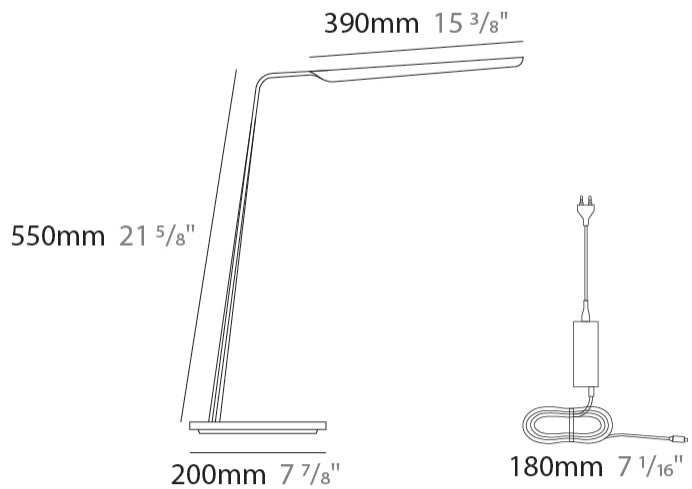

PROJECT
TYPE
SPECIFIER
QUANTITY
DATE

SWAN PORTABLE

D74007- -

base number
Color   Finish
Temperature   Options

1. To build a product code in our configurator select the specify button on the base model # product page
2. To build a manual product code on this datasheet choose from the options listed below in blue font and add the suffix to the base model #

GENERAL

Series: Swan
Partner: Tunto
Division: Design
Installation: Portable
Product Type: Table
Mounting Location: Table
Light Distribution: Direct

PHYSICAL

Shape: Abstract
Length (mm): 390
Length (in): 15 ³/₈
Height (mm): 550
Height (in): 21 ⁵/₈
Fixture Finish: [WAL / OAK / BLK / WHI](#)
Holder Finish: White
Fixture Material: Wood
Primary Material: Wood

ELECTRICAL

Lamp Type: LED
Input Wattage (W): 14
Dimming: Touch Dimming
Driver Location: Inline Transformer Plug
Input Voltage (V): 120

LED

Color Temperature (°K): [2700 / 3000](#)
Max. Delivered Lumen (lm): 660
CRI: >93 CRI
Lamp Life (hrs): 50000

OPTICAL

RATINGS AND CERTIFICATIONS

Certified By: Certified for North American Standards
IP rating: IP20