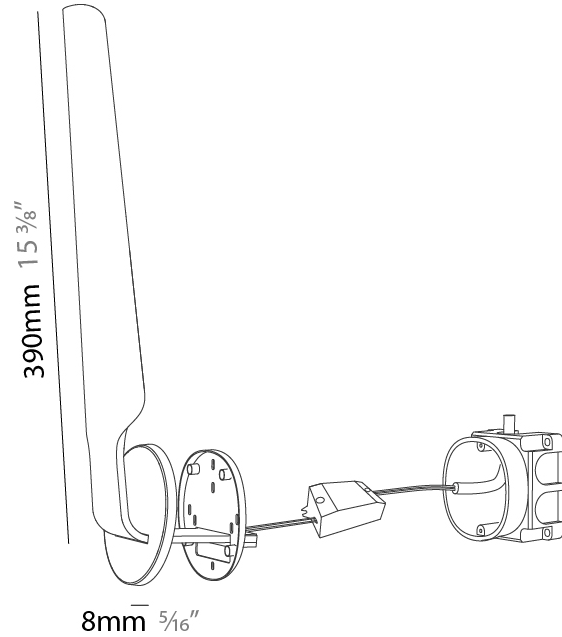

PROJECT	_____
TYPE	_____
SPECIFIER	_____
QUANTITY	_____
DATE	_____

SWAN SURFACE

D73022-

base number
Color   Temperature   Finish   Options

1. To build a product code in our configurator select the specify button on the base model # product page
2. To build a manual product code on this datasheet choose from the options listed below in blue font and add the suffix to the base model #

GENERAL

Series: Swan
Partner: Tunto
Division: Design
Installation: Surface
Product Type: Wall Surface
Mounting Location: Wall
Light Distribution: Indirect

PHYSICAL

Shape: Rectangle
Height (mm): 390
Height (in): 15 ³/₈
Fixture Finish: [WAL / OAK / BLK / WHI](#)
Holder Finish: White
Fixture Material: Wood
Primary Material: Wood

ELECTRICAL

Lamp Type: LED
Input Wattage (W): 8.5
Total Output Wattage (W): 6.3
Dimming: Non-Dimmable
Driver Included: Yes
Driver Location: Integrated
Driver Type: Constant Current - 120Vac
Driver Class: Class 2
Input Voltage (V): 120
Constant Current (mA): 500

LED

Color Temperature (°K): [2700 / 3000](#)
Max. Delivered Lumen (lm): 600
CRI: >93 CRI
Lamp Life (hrs): 50000

OPTICAL

RATINGS AND CERTIFICATIONS

Certified By: Certified for North American Standards
IP rating: IP20