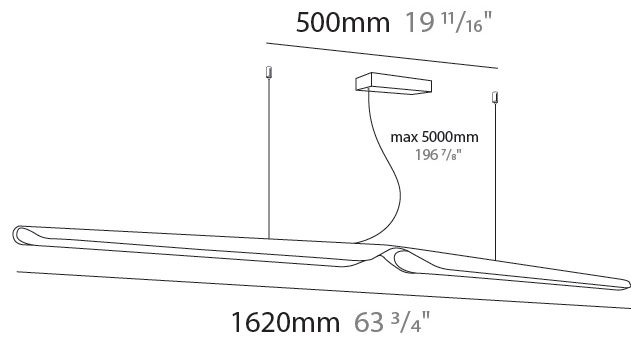

PROJECT
TYPE
SPECIFIER
QUANTITY
DATE

SWAN SUSPENSION

D71022-

base number
Color   Temperature   Finish   Options

1. To build a product code in our configurator select the specify button on the base model # product page
2. To build a manual product code on this datasheet choose from the options listed below in blue font and add the suffix to the base model #

GENERAL

Series: Swan
Subseries: Swan
Partner: Tunto
Division: Design
Installation: Suspension
Product Type: Pendant
Mounting Location: Ceiling
Light Distribution: Direct

PHYSICAL

Shape: Rectangle
Length (mm): 1620
Length (in): 63 3/4
Diffuser: PMMA - Opal
Fixture Finish: [WAL / OAK / BLK / WHI](#)
Fixture Material: Wood
Primary Material: Wood
Cable Details: 2000mm / 78 3/4" transparent
Upon Request: 5000mm / 196 5/6" cable length

ELECTRICAL

Lamp Type: LED
Input Wattage (W): 37.9
Total Output Wattage (W): 32.5
Dimming: Tri-Mode (Non-Dimming and Phase Dimming (120Vac only) and 0-10V Dimming)
Driver Included: Yes
Driver Location: Integrated
Driver Type: Constant Current - Universal
Driver Class: Class 2
Input Voltage (V): 120 - 277
Constant Current (MA): 500

LED

Color Temperature (°K): [2700 / 3000](#)
Max. Delivered Lumen (lm): 3951
CRI: >93 CRI
Lamp Life (hrs): 50000

OPTICAL

RATINGS AND CERTIFICATIONS

Certified By: Certified for North American Standards
IP rating: IP20