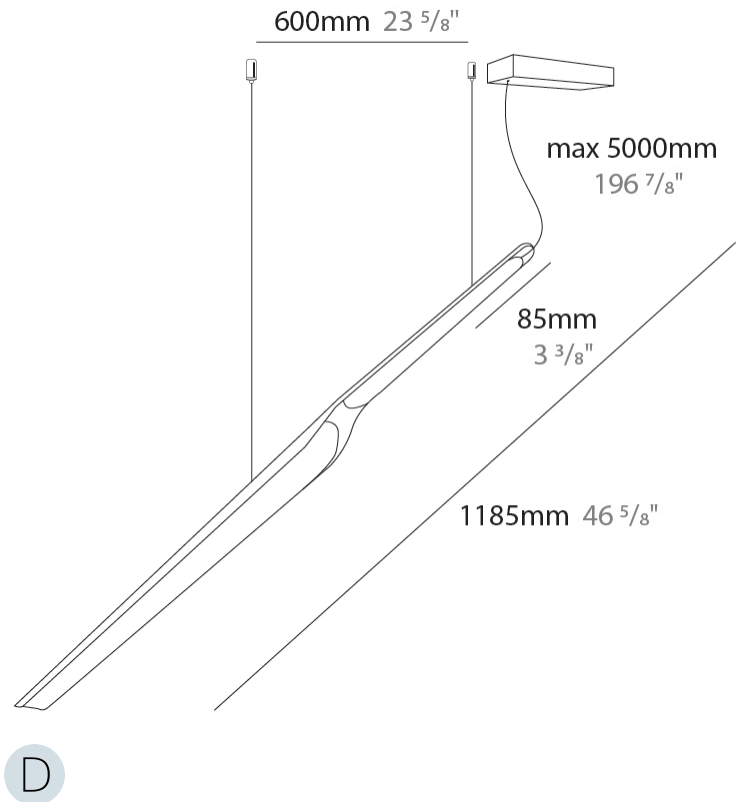

SWAN WING SUSPENSION

D71021-

base number   Color   Finish   Finish
Temperature   Options   Options

1. To build a product code in our configurator select the specify button on the base model # product page
2. To build a manual product code on this datasheet choose from the options listed below in blue font and add the suffix to the base model #

GENERAL

Series: Swan
Subseries: Swan Wing
Partner: Tunto
Division: Design
Installation: Suspension
Product Type: Pendant
Mounting Location: Ceiling
Light Distribution: Direct

PHYSICAL

Shape: Rectangle
Length (mm): 1185
Length (in): 46 5/8
Diffuser: PMMA - Opal
Fixture Finish: WAL / OAK / BLK / WHI
Accent Finish: BIR / BLK / GRN / OAK / RED / WAL / WHI
Fixture Material: Wood
Primary Material: Wood
Cable Details: 2000mm / 78 3/4" transparent
Upon Request: 5000mm / 196 5/6" cable length

ELECTRICAL

Lamp Type: LED
Input Wattage (W): 18.95
Total Output Wattage (W): 16.25
Dimming: Tri-Mode (Non-Dimming and Phase Dimming (120Vac only) and 0-10V Dimming)
Driver Included: Yes
Driver Location: Integrated
Driver Type: Constant Current - Universal
Driver Class: Class 2
Input Voltage (V): 120 - 277
Constant Current (MA): 500

LED

Color Temperature (°K): 2700 / 3000
Max. Delivered Lumen (lm): 1975
CRI: >93 CRI
Lamp Life (hrs): 50000

OPTICAL

RATINGS AND CERTIFICATIONS

Certified By: Certified for North American Standards
IP rating: IP20