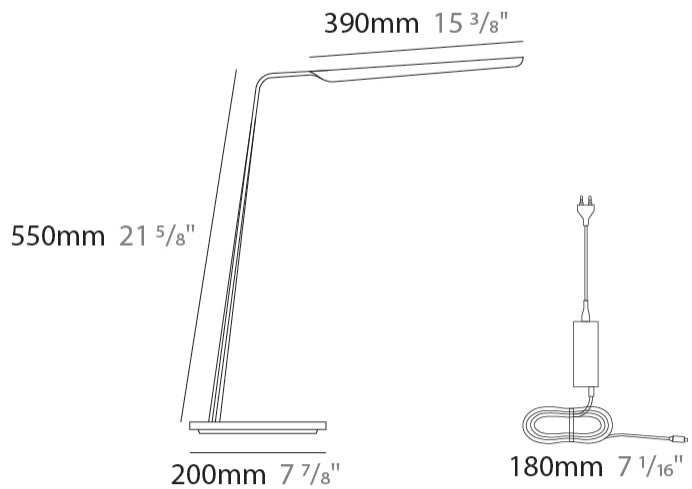

PROJECT
TYPE
SPECIFIER
QUANTITY
DATE

SWAN PORTABLE

D74007- -

base number
Color   Temperature   Finish   Options

1. To build a product code in our configurator select the specify button on the base model # product page
2. To build a manual product code on this datasheet choose from the options listed below in blue font and add the suffix to the base model #

GENERAL

Series: Swan
Partner: Tunto
Division: Design
Installation: Portable
Product Type: Table
Mounting Location: Table
Light Distribution: Direct

PHYSICAL

Shape: Abstract
Length (mm): 390
Length (in): 15 ³/₈
Height (mm): 550
Height (in): 21 ⁵/₈
Fixture Finish: WAL / OAK / BLK / WHI
Holder Finish: White
Fixture Material: Wood
Primary Material: Wood

ELECTRICAL

Lamp Type: LED
Input Wattage (W): 14
Dimming: Touch Dimming
Driver Location: Inline Transformer Plug
Input Voltage (V): 120

LED

Color Temperature (°K): 2700 / 3000
Max. Delivered Lumen (lm): 660
CRI: >93 CRI
Lamp Life (hrs): 50000

OPTICAL

RATINGS AND CERTIFICATIONS

Certified By: Certified for North American Standards
IP rating: IP20