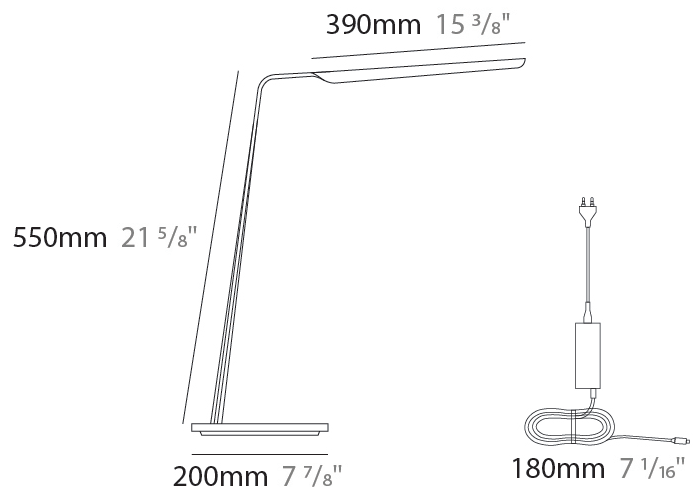

PROJECT	_____
TYPE	_____
SPECIFIER	_____
QUANTITY	_____
DATE	_____

SWAN PORTABLE

D74008- _____ - _____

base number   Color   Finish
_____   Temperature   Options

1. To build a product code in our configurator select the specify button on the base model # product page
2. To build a manual product code on this datasheet choose from the options listed below in blue font and add the suffix to the base model #

GENERAL

Series: Swan
Partner: Tunto
Division: Design
Installation: Portable
Product Type: Table
Mounting Location: Table
Light Distribution: Direct

PHYSICAL

Shape: Abstract
Length (mm): 390
Length (in): 15 ³/₈
Height (mm): 550
Height (in): 21 ⁵/₈
Fixture Finish: WAL / OAK / BLK / WHI
Fixture Material: Wood
Primary Material: Wood
Cable Details: 180mm / 70.87" cord and plug

ELECTRICAL

Lamp Type: LED
Input Wattage (W): 20
Dimming: Touch Dimming
Driver Location: Inline Transformer Plug
Input Voltage (V): 120

LED

Color Temperature (°K): 2700 / 3000
Max. Delivered Lumen (lm): 660 - 1090
CRI: >93 CRI
Lamp Life (hrs): 50000

OPTICAL

RATINGS AND CERTIFICATIONS

Certified By: Certified for North American Standards
IP rating: IP20