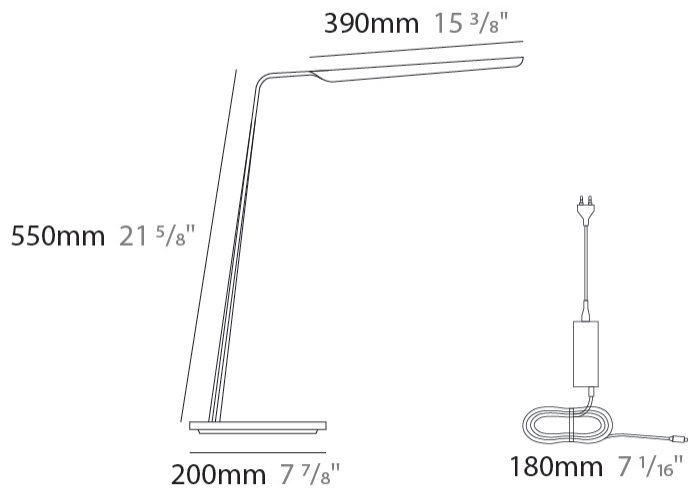

PROJECT
TYPE
SPECIFIER
QUANTITY
DATE

SWAN PORTABLE

D74008- -

base number
Color   Temperature   Finish   Options

1. To build a product code in our configurator select the specify button on the base model # product page
2. To build a manual product code on this datasheet choose from the options listed below in blue font and add the suffix to the base model #

GENERAL

Series: Swan
Brand: Tunto
Division: Design
Mounting Type: Portable
Mounting Location: Table
Subcategory: Table

PHYSICAL

Shape: Abstract
Length (mm): 390
Length (in): 15 ³/₈
Height (mm): 550
Height (in): 21 ⁵/₈
Light Distribution: Direct
Fixture Finish: [WAL](#) / [ASH](#) / [OAK](#) / [BLK](#) / [WHI](#)
Fixture Material: Wood
Cable Details: 180mm / 70.87" cord and plug

ELECTRICAL

Lamp Type: LED
Input Wattage (W): 20
Dimming: Touch Dimming
Driver Location: Inline Transformer Plug
Input Voltage (V): 120

LED

Color Temperature (°K): [2700](#) / [3000](#)
Max. Delivered Lumen (lm): 660 - 1090
CRI: >93 CRI
Lamp Life (hrs): 50000

OPTICAL

RATINGS AND CERTIFICATIONS

Certified By: Certified for North American Standards
IP rating: IP20