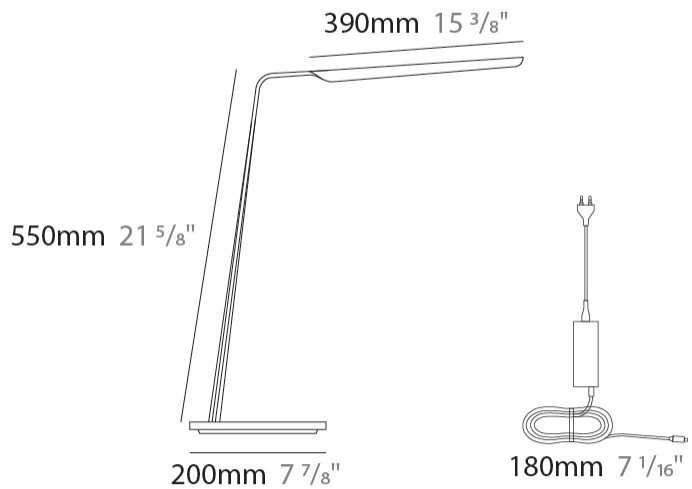

PROJECT	_____
TYPE	_____
SPECIFIER	_____
QUANTITY	_____
DATE	_____

SWAN PORTABLE

D74007- _____
base number   Color _____   Finish _____
                                         Temperature   Options

1. To build a product code in our configurator select the specify button on the base model # product page
2. To build a manual product code on this datasheet choose from the options listed below in blue font and add the suffix to the base model #

GENERAL

Series: Swan
Brand: Tunto
Division: Design
Mounting Type: Portable
Mounting Location: Table
Subcategory: Task

PHYSICAL

Shape: Abstract
Length (mm): 390
Length (in): 15 ³/₈
Height (mm): 550
Height (in): 21 ⁵/₈
Light Distribution: Indirect
Fixture Finish: WAL / OAK / BLK / WHI
Holder Finish: White
Fixture Material: Wood

ELECTRICAL

Lamp Type: LED
Input Wattage (W): 14
Dimming: Touch Dimming
Driver Location: Inline Transformer Plug
Input Voltage (V): 120

LED

Color Temperature (°K): 2700 / 3000
Max. Delivered Lumen (lm): 660
CRI: >93 CRI
Lamp Life (hrs): 50000

OPTICAL

RATINGS AND CERTIFICATIONS

Certified By: Certified for North American Standards
IP rating: IP20