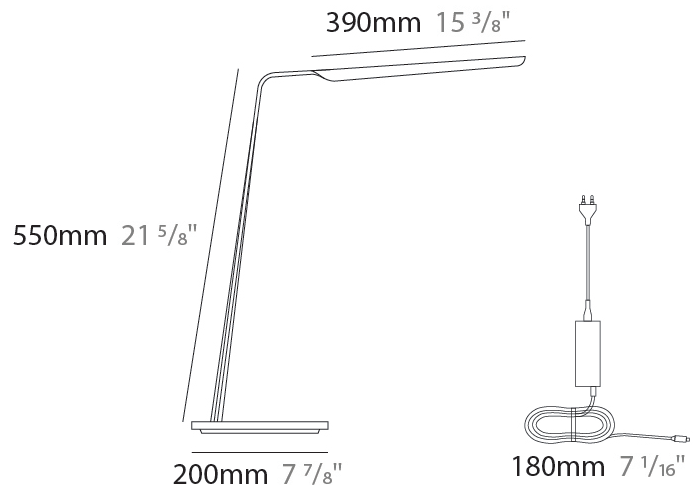

PROJECT
TYPE
SPECIFIER
QUANTITY
DATE

SWAN PORTABLE

D74008- -

base number   Color   Finish
Temperature   Options

1. To build a product code in our configurator select the specify button on the base model # product page
2. To build a manual product code on this datasheet choose from the options listed below in blue font and add the suffix to the base model #

GENERAL

Series: Swan
Brand: Tunto
Division: Design
Mounting Type: Portable
Mounting Location: Table
Subcategory: Table

PHYSICAL

Shape: Abstract
Length (mm): 390
Length (in): 15 ³/₈
Height (mm): 550
Height (in): 21 ⁵/₈
Light Distribution: Direct
Fixture Finish: WAL / ASH / OAK / BLK / WHI
Fixture Material: Wood
Cable Details: 180mm / 70.87" cord and plug

ELECTRICAL

Lamp Type: LED
Input Wattage (W): 20
Dimming: Touch Dimming
Driver Location: Inline Transformer Plug
Input Voltage (V): 120

LED

Color Temperature (°K): 2700 / 3000
Max. Delivered Lumen (lm): 660 - 1090
CRI: >93 CRI
Lamp Life (hrs): 50000

OPTICAL

RATINGS AND CERTIFICATIONS

Certified By: Certified for North American Standards
IP rating: IP20