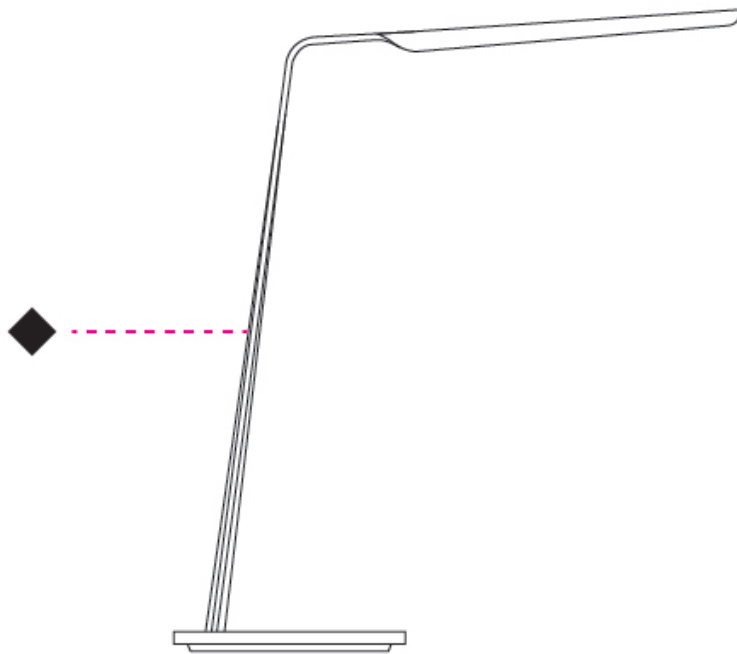

SWAN PORTABLE

D74008-

PROJECT _____

TYPE _____

SPECIFIER _____

QUANTITY _____

DATE _____

D