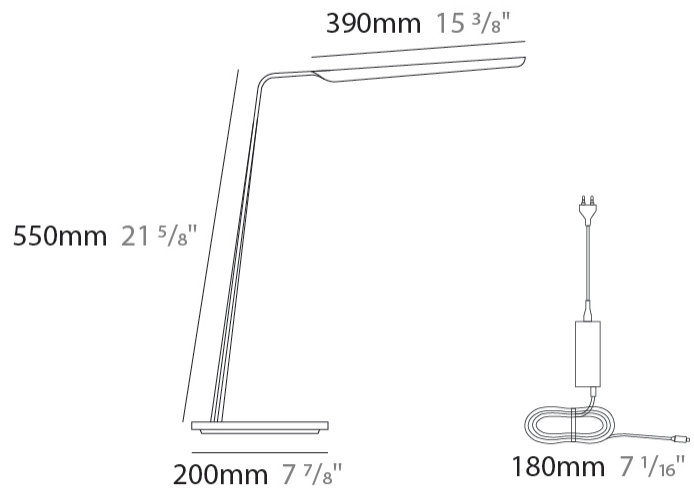

PROJECT
TYPE
SPECIFIER
QUANTITY
DATE

SWAN PORTABLE

D74007- -

base number
Color   Temperature   Finish   Options

1. To build a product code in our configurator select the specify button on the base model # product page
2. To build a manual product code on this datasheet choose from the options listed below in blue font and add the suffix to the base model #

GENERAL

Series: Swan
Partner: Tunto
Division: Design
Installation: Portable
Product Type: Table
Mounting Location: Table
Light Distribution: Direct

PHYSICAL

Shape: Abstract
Length (mm): 390
Length (in): 15 ³/₈
Height (mm): 550
Height (in): 21 ⁵/₈
Fixture Finish: [WAL / OAK / BLK / WHI](#)
Holder Finish: White
Fixture Material: Wood
Primary Material: Wood

ELECTRICAL

Lamp Type: LED
Input Wattage (W): 14
Dimming: Touch Dimming
Driver Location: Inline Transformer Plug
Input Voltage (V): 120

LED

Color Temperature (°K): [2700 / 3000](#)
Max. Delivered Lumen (lm): 660
CRI: >93 CRI
Lamp Life (hrs): 50000

OPTICAL

RATINGS AND CERTIFICATIONS

Certified By: Certified for North American Standards
IP rating: IP20