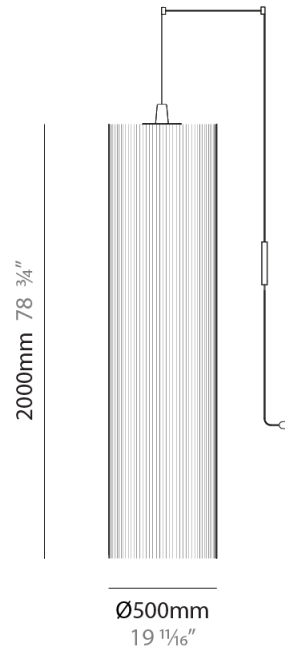

PROJECT _____
TYPE _____
SPECIFIER _____
QUANTITY _____
DATE _____

SWING SUSPENSION

D51006- _____
base number   Finish   Finish
                         Options   Options

1. To build a product code in our configurator select the specify button on the base model # product page
2. To build a manual product code on this datasheet choose from the options listed below in blue font and add the suffix to the base model #

GENERAL

Series: Swing
Partner: Fambuena
Division: Design
Installation: Suspension
Product Type: Pendant
Mounting Location: Ceiling
Light Distribution: Direct

PHYSICAL

Shape: Cylinder
Diameter (mm): 500
Diameter (in): 19 3/4
Height (mm): 2000
Height (in): 78 3/4
Diffuser: Cotton Strand Shade
Fixture Finish: WHI / BLK / RED / GRN / CRE / RUS / VIO / LIL
Fixture Material: Cotton / Metal
Primary Material: Fabric
Cable Details: Max. Cable Length 8500mm / 335"

ELECTRICAL

Number of Lamps: 1
Lamp Type: LED Retrofit
Bulb Included: Bulb Not Included
Max. Wattage Per Lamp (W): 7
Lamp Base: E26
Input Voltage (V): 120
Upon Request: 277Vac / GU24

LED

OPTICAL

RATINGS AND CERTIFICATIONS

Certified By: Certified for North American Standards
IP rating: IP20