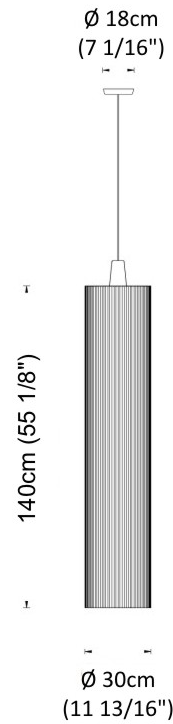

PROJECT
TYPE
SPECIFIER
QUANTITY
DATE

SWING SUSPENSION

D51008- : D51008-CHR-GRN

base number

1. To build a product code in our configurator select the specify button on the base model # product page
2. To build a manual product code on this datasheet choose from the options listed below in blue font and add the suffix to the base model #

GENERAL

Series: Swing
Partner: Fambuena
Division: Design
Installation: Suspension
Product Type: Pendant
Mounting Location: Ceiling
Light Distribution: Direct

PHYSICAL

Shape: Cylinder
Diameter (mm): 300
Diameter (in): 11 ¹³/₁₆
Height (mm): 1400
Height (in): 55 ¹/₈
Fixture Material: Cotton / Metal
Primary Material: Fabric
Cable Details: Cable Length 200cm / 79"

ELECTRICAL

Lamp Type: LED Retrofit
Total Output Wattage (W): 20
Driver Included: No

LED

OPTICAL

RATINGS AND CERTIFICATIONS

Certified By: CSA Certified to UL and CSA Standards

Cable Length 200cm / 79"