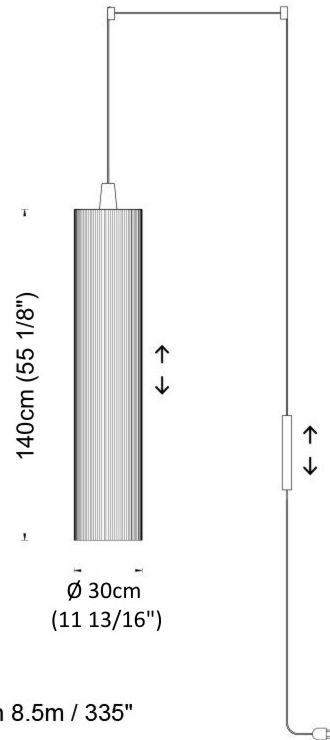

GENERAL

Series: Swing
 Partner: Fambuena
 Division: Design
 Installation: Suspension
 Product Type: Pendant
 Mounting Location: Ceiling
 Light Distribution: Direct

PHYSICAL

Shape: Cylinder
 Diameter (mm): 300
 Diameter (in): 11 ¹³/₁₆
 Height (mm): 1400
 Height (in): 55 ¹/₈
 Diffuser: Cotton Strand Shade
 Fixture Finish: WHI / BLK / RED / GRN / CRE / RUS / VIO / LIL
 Holder Finish: Chrome
 Fixture Material: Cotton / Metal
 Primary Material: Fabric
 Cable Details: Max. Cable Length 8500mm / 335"

GENERAL

Series: Swing
Partner: Fambuena
Division: Design
Installation: Suspension
Product Type: Pendant
Mounting Location: Ceiling
Light Distribution: Direct

PHYSICAL

Shape: Cylinder
Diameter (mm): 300
Diameter (in): 11 ¹³/₁₆
Height (mm): 1400
Height (in): 55 ¹/₈
Diffuser: Black Cotton Threads
Fixture Finish: Chrome
Fixture Material: Cotton / Metal
Primary Material: Fabric
Cable Details: Max. Cable Length 8.5m / 335"

Max. Cable Length 8.5m / 335"

PROJECT _____
 TYPE _____
 SPECIFIER _____
 QUANTITY _____
 DATE _____

SWING SUSPENSION

D51006- _____
 base number Finish Finish
 Options Options

- To build a product code in our configurator select the specify button on the base model # product page
- To build a manual product code on this datasheet choose from the options listed below in blue font and add the suffix to the base model #

GENERAL

Series: Swing
 Partner: Fambuena
 Division: Design
 Installation: Suspension
 Product Type: Pendant
 Mounting Location: Ceiling
 Light Distribution: Direct

PHYSICAL

Shape: Cylinder
 Diameter (mm): 500
 Diameter (in): 19 3/4
 Height (mm): 2000
 Height (in): 78 3/4
 Diffuser: Cotton Strand Shade
 Fixture Finish: WHI / BLK / RED / GRN / CRE / RUS / VIO / LIL
 Fixture Material: Cotton / Metal
 Primary Material: Fabric
 Cable Details: Max. Cable Length 8500mm / 335"