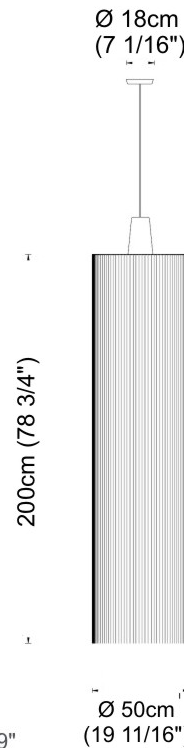

SWING SUSPENSION

D51010- : D51010-CHR-WHI

base number

1. To build a product code in our configurator select the specify button on the base model # product page
2. To build a manual product code on this datasheet choose from the options listed below in blue font and add the suffix to the base model #

GENERAL

Series: Swing
Partner: Fambuena
Division: Design
Installation: Suspension
Product Type: Pendant
Mounting Location: Ceiling
Light Distribution: Direct

PHYSICAL

Shape: Cylinder
Diameter (mm): 500
Diameter (in): 19 ¹¹/₁₆
Height (mm): 2000
Height (in): 78 ³/₄
Fixture Material: Cotton / Metal
Primary Material: Fabric
Cable Details: Cable Length 200cm / 79"

ELECTRICAL

Lamp Type: LED Retrofit
Total Output Wattage (W): 32
Driver Included: No

LED

OPTICAL

RATINGS AND CERTIFICATIONS

Certified By: CSA Certified to UL and CSA Standards

PROJECT	_____
TYPE	_____
SPECIFIER	_____
QUANTITY	_____
DATE	_____