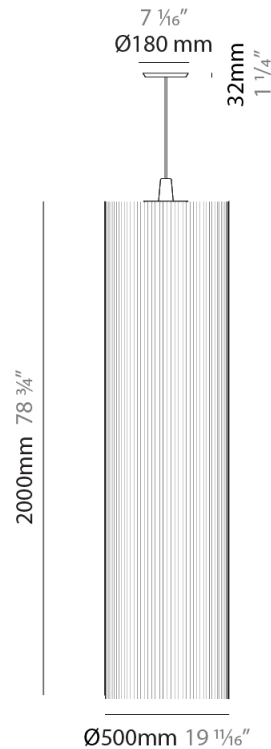

SWING SUSPENSION

D51010-

base number   Finish Options   -   Finish Options

1. To build a product code in our configurator select the specify button on the base model # product page
2. To build a manual product code on this datasheet choose from the options listed below in blue font and add the suffix to the base model #

GENERAL

Series: Swing
Partner: Fambuena
Division: Design
Installation: Suspension
Product Type: Pendant
Mounting Location: Ceiling
Light Distribution: Direct

PHYSICAL

Shape: Cylinder
Diameter (mm): 500
Diameter (in): 19 11/16
Height (mm): 2000
Height (in): 78 3/4
Diffuser: Cotton Strand Shade
Fixture Finish: WHI / BLK / RED / GRN / CRE / RUS / VIO / LIL
Holder Finish: CHR/WHI
Fixture Material: Cotton / Metal
Primary Material: Fabric
Cable Details: Cable Length 2000mm / 79"

ELECTRICAL

Number of Lamps: 1
Lamp Type: LED Retrofit
Bulb Included: Bulb Not Included
Max. Wattage Per Lamp (W): 7
Lamp Base: E26
Input Voltage (V): 120
Upon Request: 277Vac / GU24

LED

OPTICAL

RATINGS AND CERTIFICATIONS

Certified By: Certified for North American Standards
IP rating: IP20

PROJECT
TYPE
SPECIFIER
QUANTITY
DATE