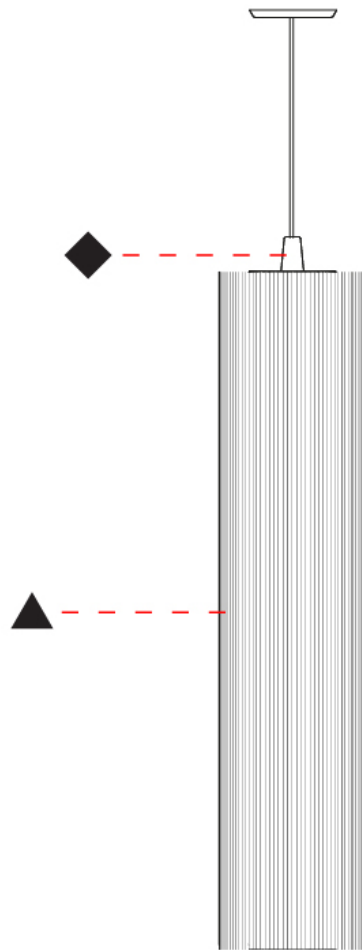

SWING SUSPENSION

D51008-

PROJECT

TYPE

SPECIFIER

QUANTITY

DATE

D