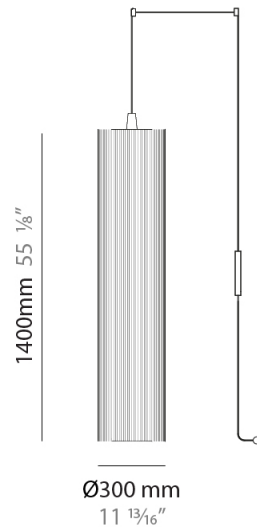

SWING SUSPENSION

D51004- -

base number   Finish Options   Finish Options

1. To build a product code in our configurator select the specify button on the base model # product page
2. To build a manual product code on this datasheet choose from the options listed below in blue font and add the suffix to the base model #

GENERAL

Series: Swing
Partner: Fambuena
Division: Design
Installation: Suspension
Product Type: Pendant
Mounting Location: Ceiling
Light Distribution: Direct

PHYSICAL

Shape: Cylinder
Diameter (mm): 300
Diameter (in): 11 ¹³/₁₆
Height (mm): 1400
Height (in): 55 ¹/₈
Diffuser: Cotton Strand Shade
Fixture Finish: WHI / BLK / RED / GRN / CRE / RUS / VIO / LIL
Holder Finish: Chrome
Fixture Material: Cotton / Metal
Primary Material: Fabric
Cable Details: Max. Cable Length 8500mm / 335"

ELECTRICAL

Number of Lamps: 1
Lamp Type: LED Retrofit
Bulb Included: Bulb Not Included
Max. Wattage Per Lamp (W): 7
Lamp Base: E26
Input Voltage (V): 120
Upon Request: 277Vac / GU24

LED

OPTICAL

RATINGS AND CERTIFICATIONS

Certified By: Certified for North American Standards
IP rating: IP20

PROJECT
TYPE
SPECIFIER
QUANTITY
DATE