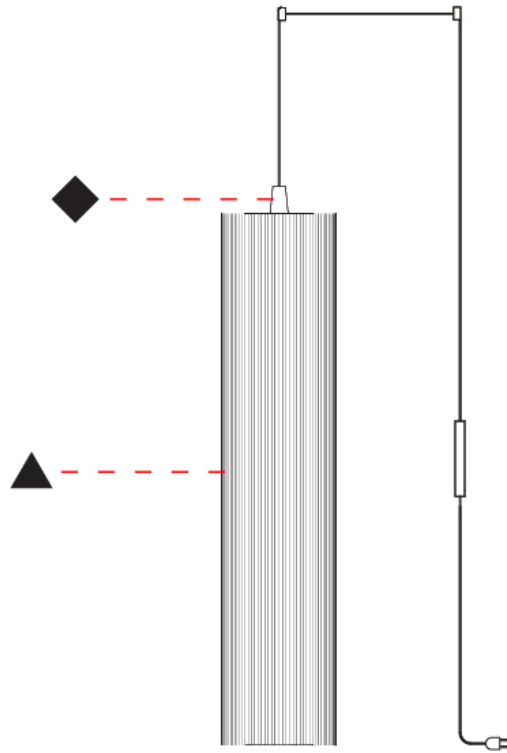

SWING SUSPENSION

D51004-

PROJECT _____

TYPE _____

SPECIFIER _____

QUANTITY _____

DATE _____

D