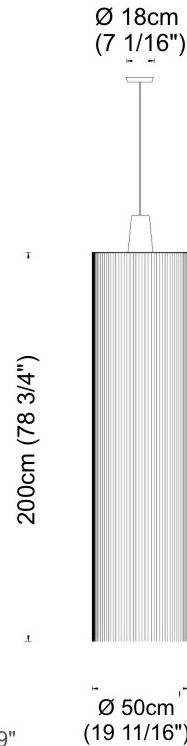

SWING SUSPENSION

D51010- : D51010-CHR-WHI

base number

1. To build a product code in our configurator select the specify button on the base model # product page
2. To build a manual product code on this datasheet choose from the options listed below in blue font and add the suffix to the base model #

GENERAL

Series: Swing
Partner: Fambuena
Division: Design
Installation: Suspension
Product Type: Pendant
Mounting Location: Ceiling
Light Distribution: Direct

PHYSICAL

Shape: Cylinder
Diameter (mm): 500
Diameter (in): 19 ¹¹/₁₆
Height (mm): 2000
Height (in): 78 ³/₄
Fixture Material: Cotton / Metal
Primary Material: Fabric
Cable Details: Cable Length 200cm / 79"

ELECTRICAL

Lamp Type: LED Retrofit
Total Output Wattage (W): 32
Driver Included: No

LED

OPTICAL

RATINGS AND CERTIFICATIONS

Certified By: CSA Certified to UL and CSA Standards

PROJECT	_____
TYPE	_____
SPECIFIER	_____
QUANTITY	_____
DATE	_____