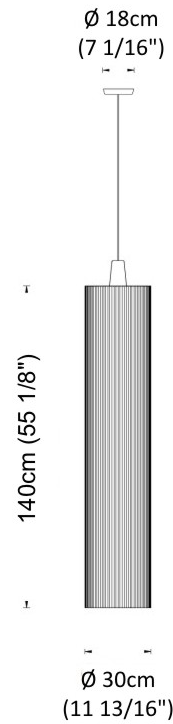

PROJECT
TYPE
SPECIFIER
QUANTITY
DATE

SWING SUSPENSION

D51008- : D51008-CHR-BLK

base number

1. To build a product code in our configurator select the specify button on the base model # product page
2. To build a manual product code on this datasheet choose from the options listed below in blue font and add the suffix to the base model #

GENERAL

Series: Swing
Partner: Fambuena
Division: Design
Installation: Suspension
Product Type: Pendant
Mounting Location: Ceiling
Light Distribution: Direct

PHYSICAL

Shape: Cylinder
Diameter (mm): 300
Diameter (in): 11 ¹³/₁₆
Height (mm): 1400
Height (in): 55 ¹/₈
Fixture Material: Cotton / Metal
Primary Material: Fabric
Cable Details: Cable Length 200cm / 79"

ELECTRICAL

Lamp Type: LED Retrofit
Total Output Wattage (W): 20
Driver Included: No

LED

OPTICAL

RATINGS AND CERTIFICATIONS

Certified By: CSA Certified to UL and CSA Standards