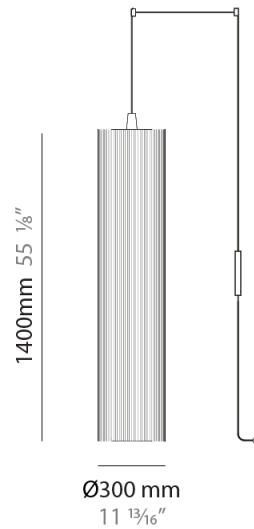

SWING SUSPENSION

D51004- -
base number   Finish Options   Finish Options

1. To build a product code in our configurator select the specify button on the base model # product page
2. To build a manual product code on this datasheet choose from the options listed below in blue font and add the suffix to the base model #

GENERAL

Series: Swing
Partner: Fambuena
Division: Design
Installation: Suspension
Product Type: Pendant
Mounting Location: Ceiling
Light Distribution: Direct

PHYSICAL

Shape: Cylinder
Diameter (mm): 300
Diameter (in): 11 ¹³/₁₆
Height (mm): 1400
Height (in): 55 ¹/₈
Diffuser: Cotton Strand Shade
Fixture Finish: WHI / BLK / RED / GRN / CRE / RUS / VIO / LIL
Holder Finish: Chrome
Fixture Material: Cotton / Metal
Primary Material: Fabric
Cable Details: Max. Cable Length 8500mm / 335"

ELECTRICAL

Number of Lamps: 1
Lamp Type: LED Retrofit
Bulb Included: Bulb Not Included
Max. Wattage Per Lamp (W): 7
Lamp Base: E26
Input Voltage (V): 120
Upon Request: 277Vac / GU24

LED

OPTICAL

RATINGS AND CERTIFICATIONS

Certified By: Certified for North American Standards
IP rating: IP20

PROJECT
TYPE
SPECIFIER
QUANTITY
DATE