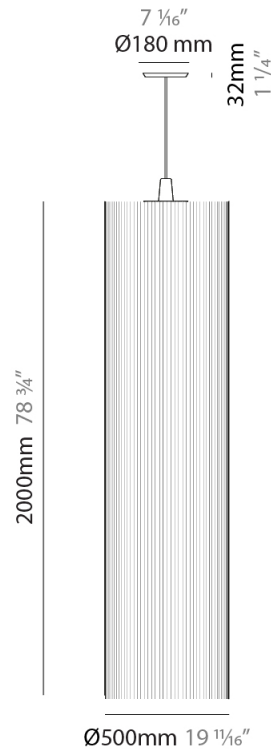

SWING SUSPENSION

D51010- -
base number   Finish Options   Finish Options

1. To build a product code in our configurator select the specify button on the base model # product page
2. To build a manual product code on this datasheet choose from the options listed below in blue font and add the suffix to the base model #

GENERAL

Series: Swing
Partner: Fambuena
Division: Design
Installation: Suspension
Product Type: Pendant
Mounting Location: Ceiling
Light Distribution: Direct

PHYSICAL

Shape: Cylinder
Diameter (mm): 500
Diameter (in): 19 11/16
Height (mm): 2000
Height (in): 78 3/4
Diffuser: Cotton Strand Shade
Fixture Finish: WHI / BLK / RED / GRN / CRE / RUS / VIO / LIL
Holder Finish: CHR/WHI
Fixture Material: Cotton / Metal
Primary Material: Fabric
Cable Details: Cable Length 2000mm / 79"

ELECTRICAL

Number of Lamps: 1
Lamp Type: LED Retrofit
Bulb Included: Bulb Not Included
Max. Wattage Per Lamp (W): 7
Lamp Base: E26
Input Voltage (V): 120
Upon Request: 277Vac / GU24

LED

OPTICAL

RATINGS AND CERTIFICATIONS

Certified By: Certified for North American Standards
IP rating: IP20

PROJECT
TYPE
SPECIFIER
QUANTITY
DATE