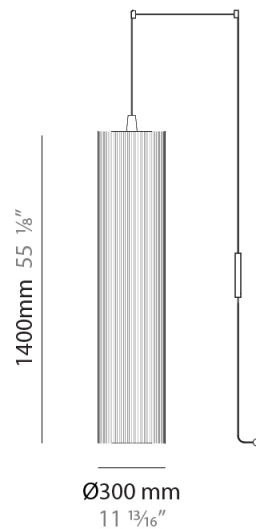

SWING SUSPENSION

D51004- _____ - _____

base number   Finish Options   Finish Options

1. To build a product code in our configurator select the specify button on the base model # product page
2. To build a manual product code on this datasheet choose from the options listed below in blue font and add the suffix to the base model #

GENERAL

Series: Swing
Partner: Fambuena
Division: Design
Installation: Suspension
Product Type: Pendant
Mounting Location: Ceiling
Light Distribution: Direct

PHYSICAL

Shape: Cylinder
Diameter (mm): 300
Diameter (in): 11 ¹³/₁₆
Height (mm): 1400
Height (in): 55 ¹/₈
Diffuser: Cotton Strand Shade
Fixture Finish: WHI / BLK / RED / GRN / CRE / RUS / VIO / LIL
Holder Finish: Chrome
Fixture Material: Cotton / Metal
Primary Material: Fabric
Cable Details: Max. Cable Length 8500mm / 335"

ELECTRICAL

Number of Lamps: 1
Lamp Type: LED Retrofit
Bulb Included: Bulb Not Included
Max. Wattage Per Lamp (W): 7
Lamp Base: E26
Input Voltage (V): 120
Upon Request: 277Vac / GU24

LED

OPTICAL

RATINGS AND CERTIFICATIONS

Certified By: Certified for North American Standards
IP rating: IP20

PROJECT
TYPE
SPECIFIER
QUANTITY
DATE