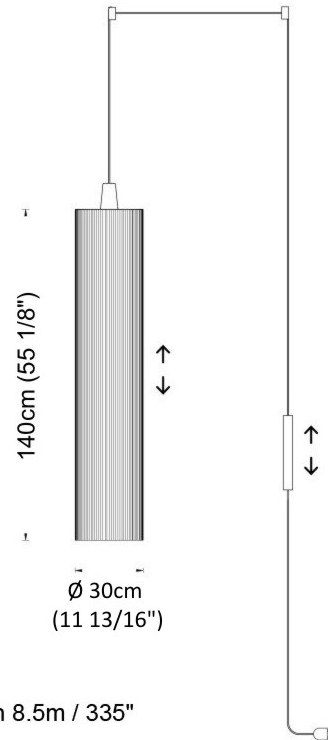

GENERAL

Series: Swing
 Partner: Fambuena
 Division: Design
 Installation: Suspension
 Product Type: Pendant
 Mounting Location: Ceiling
 Light Distribution: Direct

PHYSICAL

Shape: Cylinder
 Diameter (mm): 300
 Diameter (in): 11 ¹³/₁₆
 Height (mm): 1400
 Height (in): 55 ¹/₈
 Diffuser: Cotton Strand Shade
 Fixture Finish: WHI / BLK / RED / GRN / CRE / RUS / VIO / LIL
 Holder Finish: Chrome
 Fixture Material: Cotton / Metal
 Primary Material: Fabric
 Cable Details: Max. Cable Length 8500mm / 335"

GENERAL

Series: Swing
 Partner: Fambuena
 Division: Design
 Installation: Suspension
 Product Type: Pendant
 Mounting Location: Ceiling
 Light Distribution: Direct

PHYSICAL

Shape: Cylinder
 Diameter (mm): 300
 Diameter (in): 11 ¹³/₁₆
 Height (mm): 1400
 Height (in): 55 ¹/₈
 Diffuser: Black Cotton Threads
 Fixture Finish: Chrome
 Fixture Material: Cotton / Metal
 Primary Material: Fabric
 Cable Details: Max. Cable Length 8.5m / 335"

ELECTRICAL

Lamp Type: LED Retrofit
 Total Output Wattage (W): 20
 Driver Included: No

LED

OPTICAL

RATINGS AND CERTIFICATIONS

Certified By: CSA Certified to UL and CSA Standards

Max. Cable Length 8.5m / 335"

GENERAL

Series: Swing
 Partner: Fambuena
 Division: Design
 Installation: Suspension
 Product Type: Pendant
 Mounting Location: Ceiling
 Light Distribution: Direct

PHYSICAL

Shape: Cylinder
 Diameter (mm): 500
 Diameter (in): 19 ³/₄
 Height (mm): 2000
 Height (in): 78 ³/₄
 Diffuser: Cotton Strand Shade
 Fixture Finish: WHI / BLK / RED / GRN / CRE / RUS / VIO / LIL
 Fixture Material: Cotton / Metal
 Primary Material: Fabric
 Cable Details: Max. Cable Length 8500mm / 335"