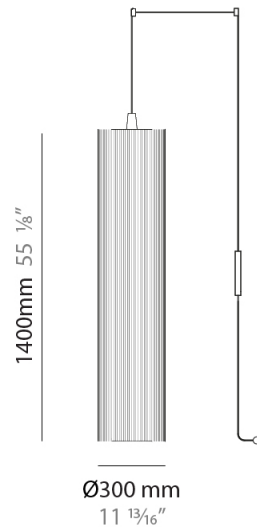

SWING SUSPENSION

D51004- _____ - _____

base number   Finish Options   Finish Options

1. To build a product code in our configurator select the specify button on the base model # product page
2. To build a manual product code on this datasheet choose from the options listed below in blue font and add the suffix to the base model #

GENERAL

Series: Swing
Partner: Fambuena
Division: Design
Installation: Suspension
Product Type: Pendant
Mounting Location: Ceiling
Light Distribution: Direct

PHYSICAL

Shape: Cylinder
Diameter (mm): 300
Diameter (in): 11 ¹³/₁₆
Height (mm): 1400
Height (in): 55 ¹/₈
Diffuser: Cotton Strand Shade
Fixture Finish: WHI / BLK / RED / GRN / CRE / RUS / VIO / LIL
Holder Finish: Chrome
Fixture Material: Cotton / Metal
Primary Material: Fabric
Cable Details: Max. Cable Length 8500mm / 335"

ELECTRICAL

Number of Lamps: 1
Lamp Type: LED Retrofit
Bulb Included: Bulb Not Included
Max. Wattage Per Lamp (W): 7
Lamp Base: E26
Input Voltage (V): 120
Upon Request: 277Vac / GU24

LED

OPTICAL

RATINGS AND CERTIFICATIONS

Certified By: Certified for North American Standards
IP rating: IP20

PROJECT
TYPE
SPECIFIER
QUANTITY
DATE