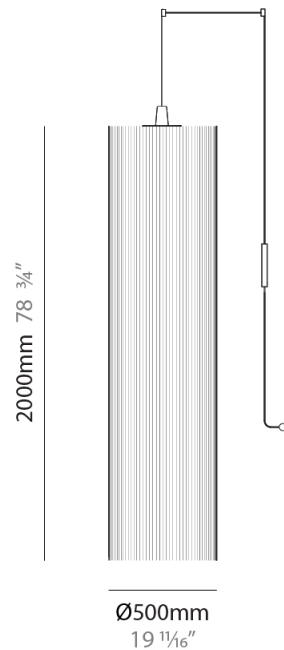

SWING SUSPENSION

D51006- -

base number   Finish Options   Finish Options

1. To build a product code in our configurator select the specify button on the base model # product page
2. To build a manual product code on this datasheet choose from the options listed below in blue font and add the suffix to the base model #

GENERAL

Series: Swing
Brand: Fambuena
Division: Design
Mounting Type: Suspension
Mounting Location: Ceiling
Subcategory: Pendant

PHYSICAL

Shape: Cylinder
Diameter (mm): 500
Diameter (in): 19 3/4
Height (mm): 2000
Height (in): 78 3/4
Light Distribution: Direct
Diffuser: Cotton Strand Shade
Fixture Finish: WHI / BLK / RED / GRN / CRE / RUS / VIO / LIL
Fixture Material: Cotton / Metal
Cable Details: Max. Cable Length 8500mm / 335"

ELECTRICAL

Number of Lamps: 1
Lamp Type: LED Retrofit
Bulb Included: Bulb Not Included
Max. Wattage Per Lamp (W): 7
Lamp Base: E26
Input Voltage (V): 120
Upon Request: 277Vac / GU24

LED

OPTICAL

RATINGS AND CERTIFICATIONS

Certified By: Certified for North American Standards
IP rating: IP20