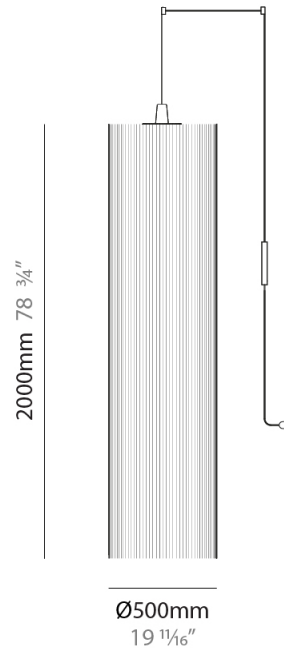

PROJECT
TYPE
SPECIFIER
QUANTITY
DATE

SWING SUSPENSION

D51006- -
base number   Finish Options   Finish Options

1. To build a product code in our configurator select the specify button on the base model # product page
2. To build a manual product code on this datasheet choose from the options listed below in blue font and add the suffix to the base model #

GENERAL

Series: Swing
Brand: Fambuena
Division: Design
Mounting Type: Suspension
Mounting Location: Ceiling
Subcategory: Pendant

PHYSICAL

Shape: Cylinder
Diameter (mm): 500
Diameter (in): 19 3/4
Height (mm): 2000
Height (in): 78 3/4
Light Distribution: Direct
Diffuser: Cotton Strand Shade
Fixture Finish: WHI / BLK / RED / GRN / CRE / RUS / VIO / LIL
Fixture Material: Cotton / Metal
Cable Details: Max. Cable Length 8500mm / 335"

ELECTRICAL

Number of Lamps: 1
Lamp Type: LED Retrofit
Bulb Included: Bulb Not Included
Max. Wattage Per Lamp (W): 7
Lamp Base: E26
Input Voltage (V): 120
Upon Request: 277Vac / GU24

LED

OPTICAL

RATINGS AND CERTIFICATIONS

Certified By: Certified for North American Standards
IP rating: IP20