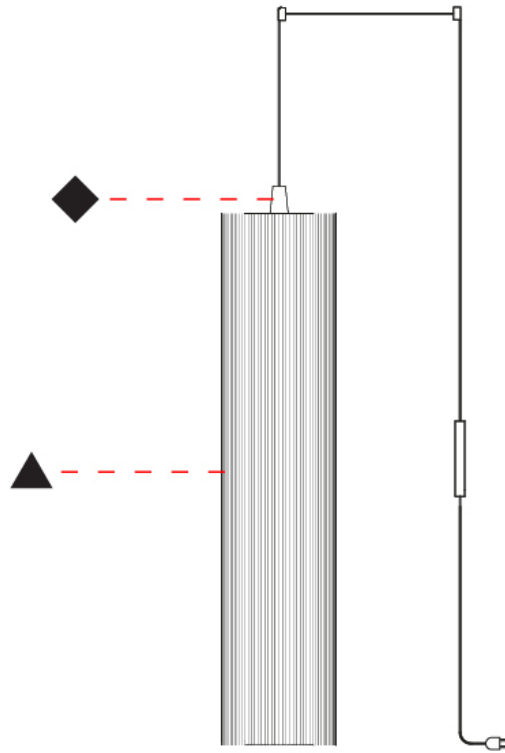

SWING SUSPENSION

D51004-

PROJECT _____

TYPE _____

SPECIFIER _____

QUANTITY _____

DATE _____

D