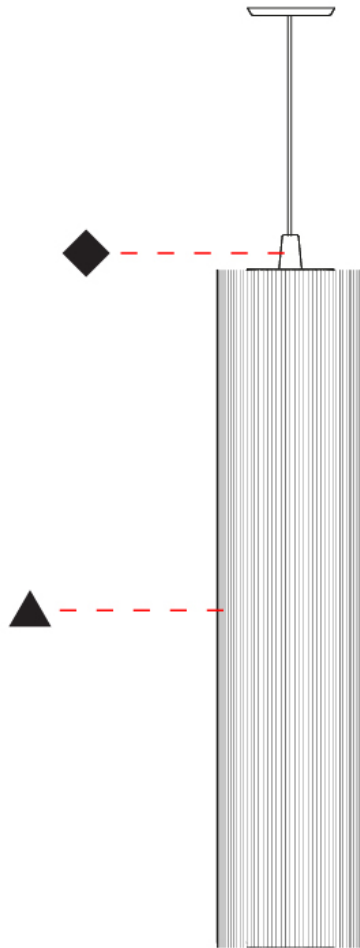

SWING SUSPENSION

D51008-

PROJECT	_____
TYPE	_____
SPECIFIER	_____
QUANTITY	_____
DATE	_____

D