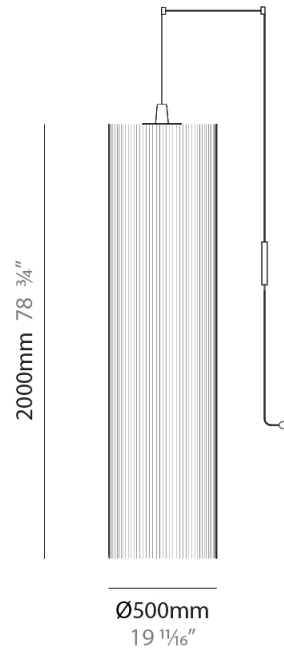

PROJECT	
TYPE	
SPECIFIER	
QUANTITY	
DATE	

SWING SUSPENSION

D51006- -
base number   Finish Options   Finish Options

1. To build a product code in our configurator select the specify button on the base model # product page
2. To build a manual product code on this datasheet choose from the options listed below in blue font and add the suffix to the base model #

GENERAL

Series: Swing
Brand: Fambuena
Division: Design
Mounting Type: Suspension
Mounting Location: Ceiling
Subcategory: Pendant

PHYSICAL

Shape: Cylinder
Diameter (mm): 500
Diameter (in): 19 3/4
Height (mm): 2000
Height (in): 78 3/4
Light Distribution: Direct
Diffuser: Cotton Strand Shade
Fixture Finish: WHI / BLK / RED / GRN / CRE / RUS / VIO / LIL
Fixture Material: Cotton / Metal
Cable Details: Max. Cable Length 8500mm / 335"

ELECTRICAL

Number of Lamps: 1
Lamp Type: LED Retrofit
Bulb Included: Bulb Not Included
Max. Wattage Per Lamp (W): 7
Lamp Base: E26
Input Voltage (V): 120
Upon Request: 277Vac / GU24

LED

OPTICAL

RATINGS AND CERTIFICATIONS

Certified By: Certified for North American Standards
IP rating: IP20