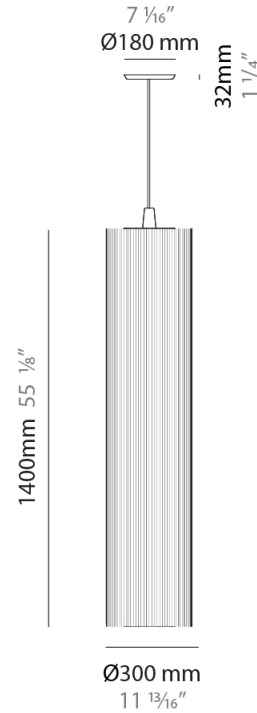

PROJECT
TYPE
SPECIFIER
QUANTITY
DATE

SWING SUSPENSION

D51008- _____ - _____
base number   Finish Options   Finish Options

1. To build a product code in our configurator select the specify button on the base model # product page
2. To build a manual product code on this datasheet choose from the options listed below in blue font and add the suffix to the base model #

GENERAL

Series: Swing
Brand: Fambuena
Division: Design
Mounting Type: Suspension
Mounting Location: Ceiling
Subcategory: Pendant

PHYSICAL

Shape: Cylinder
Diameter (mm): 300
Diameter (in): 11 ¹³/₁₆
Height (mm): 1400
Height (in): 55 ¹/₈
Light Distribution: Direct
Diffuser: Cotton Strand Shade
Fixture Finish: WHI / BLK / RED / GRN / CRE / RUS / VIO / LIL
Holder Finish: CHR/WHI
Fixture Material: Cotton / Metal
Cable Details: Cable Length 2000mm / 79"

ELECTRICAL

Number of Lamps: 1
Lamp Type: LED Retrofit
Bulb Included: Bulb Not Included
Max. Wattage Per Lamp (W): 7
Lamp Base: E26
Input Voltage (V): 120
Upon Request: 277Vac / GU24

LED

OPTICAL

RATINGS AND CERTIFICATIONS

Certified By: Certified for North American Standards
IP rating: IP20