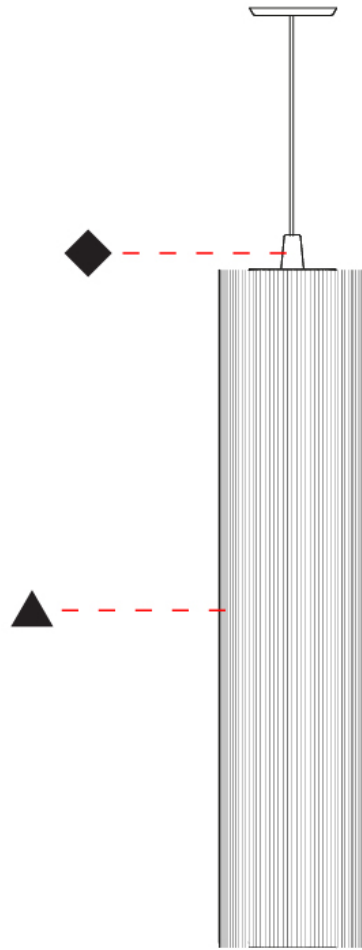

SWING SUSPENSION

D51008-

PROJECT _____

TYPE _____

SPECIFIER _____

QUANTITY _____

DATE _____

D