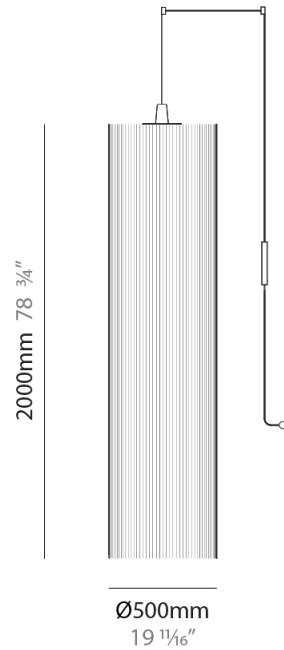

PROJECT	_____
TYPE	_____
SPECIFIER	_____
QUANTITY	_____
DATE	_____

SWING SUSPENSION

D51006- _____ - _____
base number   Finish Options   Finish Options

1. To build a product code in our configurator select the specify button on the base model # product page
2. To build a manual product code on this datasheet choose from the options listed below in blue font and add the suffix to the base model #

GENERAL

Series: Swing
Brand: Fambuena
Division: Design
Mounting Type: Suspension
Mounting Location: Ceiling
Subcategory: Pendant

PHYSICAL

Shape: Cylinder
Diameter (mm): 500
Diameter (in): 19 3/4
Height (mm): 2000
Height (in): 78 3/4
Light Distribution: Direct
Diffuser: Cotton Strand Shade
Fixture Finish: WHI / BLK / RED / GRN / CRE / RUS / VIO / LIL
Fixture Material: Cotton / Metal
Cable Details: Max. Cable Length 8500mm / 335"

ELECTRICAL

Number of Lamps: 1
Lamp Type: LED Retrofit
Bulb Included: Bulb Not Included
Max. Wattage Per Lamp (W): 7
Lamp Base: E26
Input Voltage (V): 120
Upon Request: 277Vac / GU24

LED

OPTICAL

RATINGS AND CERTIFICATIONS

Certified By: Certified for North American Standards
IP rating: IP20