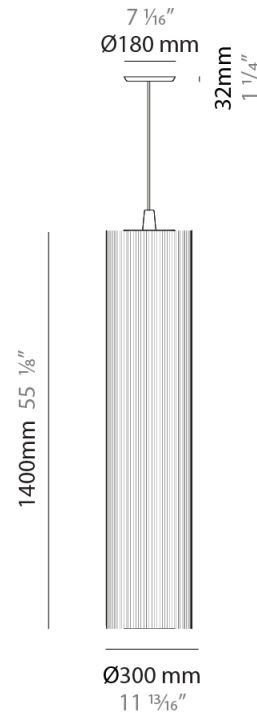

PROJECT
TYPE
SPECIFIER
QUANTITY
DATE

SWING SUSPENSION

D51008- -
base number   Finish Options   Finish Options

1. To build a product code in our configurator select the specify button on the base model # product page
2. To build a manual product code on this datasheet choose from the options listed below in blue font and add the suffix to the base model #

GENERAL

Series: Swing
Brand: Fambuena
Division: Design
Mounting Type: Suspension
Mounting Location: Ceiling
Subcategory: Pendant

PHYSICAL

Shape: Cylinder
Diameter (mm): 300
Diameter (in): 11 ¹³/₁₆
Height (mm): 1400
Height (in): 55 ¹/₈
Light Distribution: Direct
Diffuser: Cotton Strand Shade
Fixture Finish: WHI / BLK / RED / GRN / CRE / RUS / VIO / LIL
Holder Finish: CHR/WHI
Fixture Material: Cotton / Metal
Cable Details: Cable Length 2000mm / 79"

ELECTRICAL

Number of Lamps: 1
Lamp Type: LED Retrofit
Bulb Included: Bulb Not Included
Max. Wattage Per Lamp (W): 7
Lamp Base: E26
Input Voltage (V): 120
Upon Request: 277Vac / GU24

LED

OPTICAL

RATINGS AND CERTIFICATIONS

Certified By: Certified for North American Standards
IP rating: IP20