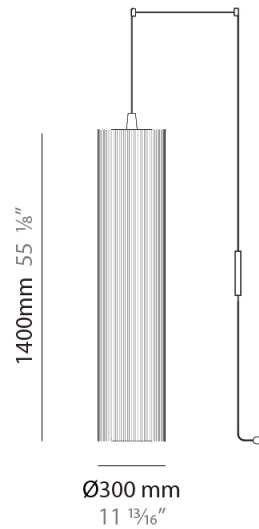

SWING SUSPENSION

D51004- -

base number   Finish Options   Finish Options

1. To build a product code in our configurator select the specify button on the base model # product page
2. To build a manual product code on this datasheet choose from the options listed below in blue font and add the suffix to the base model #

GENERAL

Series: Swing
Brand: Fambuena
Division: Design
Mounting Type: Suspension
Mounting Location: Ceiling
Subcategory: Pendant

PHYSICAL

Shape: Cylinder
Diameter (mm): 300
Diameter (in): 11 ¹³/₁₆
Height (mm): 1400
Height (in): 55 ¹/₈
Light Distribution: Direct
Diffuser: Cotton Strand Shade
Fixture Finish: WHI / BLK / RED / GRN / CRE / RUS / VIO / LIL
Holder Finish: Chrome
Fixture Material: Cotton / Metal
Cable Details: Max. Cable Length 8500mm / 335"

ELECTRICAL

Number of Lamps: 1
Lamp Type: LED Retrofit
Bulb Included: Bulb Not Included
Max. Wattage Per Lamp (W): 7
Lamp Base: E26
Input Voltage (V): 120
Upon Request: 277Vac / GU24

LED

OPTICAL

RATINGS AND CERTIFICATIONS

Certified By: Certified for North American Standards
IP rating: IP20