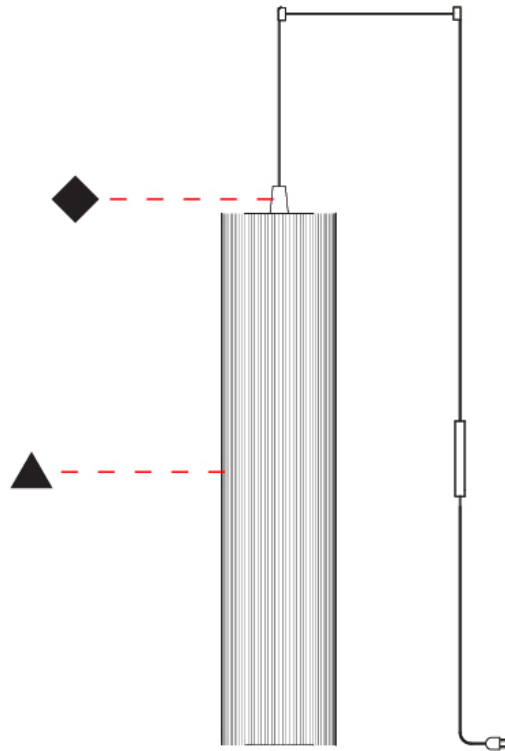

SWING SUSPENSION

D51004-

PROJECT _____

TYPE _____

SPECIFIER _____

QUANTITY _____

DATE _____

D