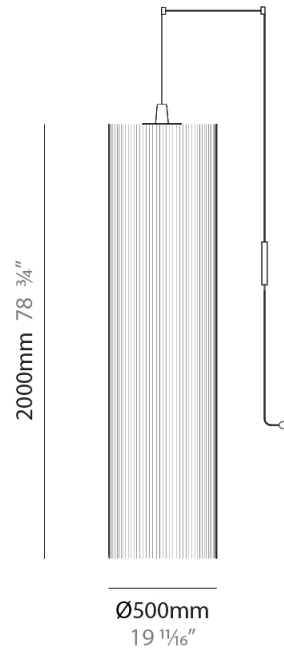

PROJECT	_____
TYPE	_____
SPECIFIER	_____
QUANTITY	_____
DATE	_____

SWING SUSPENSION

D51006- _____ - _____
base number   Finish   Finish
                         Options   Options

1. To build a product code in our configurator select the specify button on the base model # product page
2. To build a manual product code on this datasheet choose from the options listed below in blue font and add the suffix to the base model #

GENERAL

Series: Swing
Brand: Fambuena
Division: Design
Mounting Type: Suspension
Mounting Location: Ceiling
Subcategory: Pendant

PHYSICAL

Shape: Cylinder
Diameter (mm): 500
Diameter (in): 19 3/4
Height (mm): 2000
Height (in): 78 3/4
Light Distribution: Direct
Diffuser: Cotton Strand Shade
Fixture Finish: [WHI](#) / [BLK](#) / [RED](#) / [GRN](#) / [CRE](#) / [RUS](#) / [VIO](#) / [LIL](#)
Fixture Material: Cotton / Metal
Cable Details: Max. Cable Length 8500mm / 335"

ELECTRICAL

Number of Lamps: 1
Lamp Type: LED Retrofit
Bulb Included: Bulb Not Included
Max. Wattage Per Lamp (W): 7
Lamp Base: E26
Input Voltage (V): 120
Upon Request: 277Vac / GU24

LED

OPTICAL

RATINGS AND CERTIFICATIONS

Certified By: Certified for North American Standards
IP rating: IP20