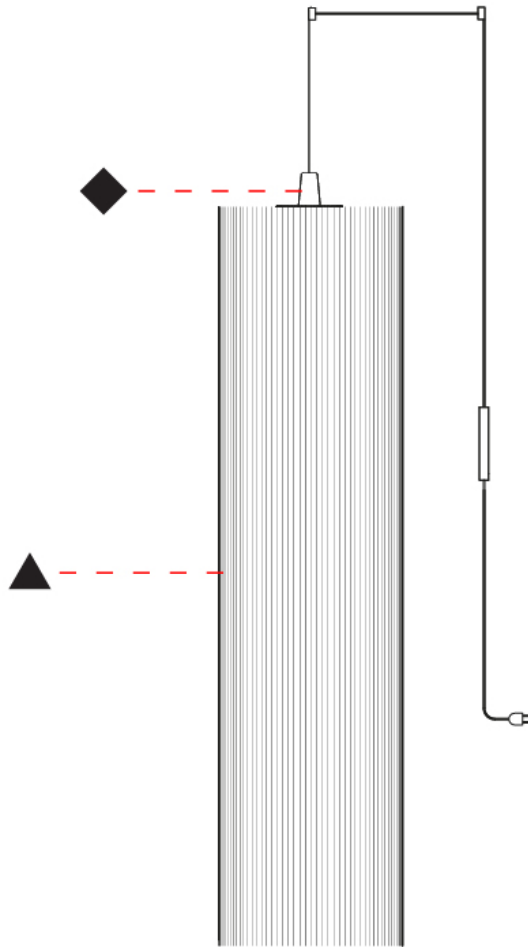

SWING SUSPENSION

D51006-

PROJECT

TYPE

SPECIFIER

QUANTITY

DATE

D