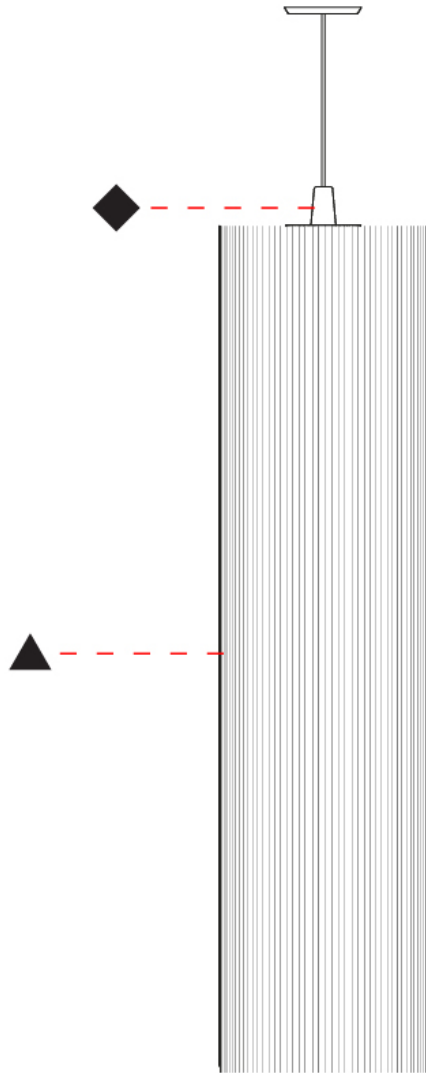

SWING SUSPENSION

D51010-

PROJECT _____

TYPE _____

SPECIFIER _____

QUANTITY _____

DATE _____

D