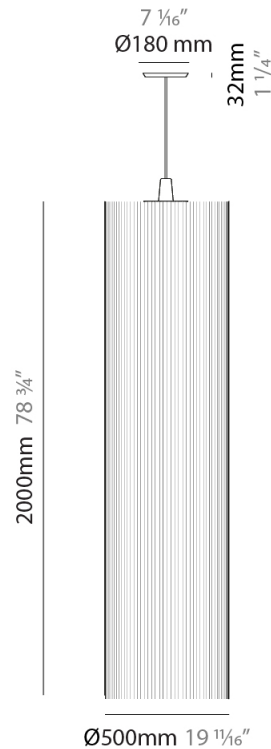

PROJECT	
TYPE	
SPECIFIER	
QUANTITY	
DATE	

SWING SUSPENSION

D51010- -
base number   Finish Options   Finish Options

1. To build a product code in our configurator select the specify button on the base model # product page
2. To build a manual product code on this datasheet choose from the options listed below in blue font and add the suffix to the base model #

GENERAL

Series: Swing
Brand: Fambuena
Division: Design
Mounting Type: Suspension
Mounting Location: Ceiling
Subcategory: Pendant

PHYSICAL

Shape: Cylinder
Diameter (mm): 500
Diameter (in): 19 11/16
Height (mm): 2000
Height (in): 78 3/4
Light Distribution: Direct
Diffuser: Cotton Strand Shade
Fixture Finish: WHI / BLK / RED / GRN / CRE / RUS / VIO / LIL
Holder Finish: CHR/WHI
Fixture Material: Cotton / Metal
Cable Details: Cable Length 2000mm / 79"

ELECTRICAL

Number of Lamps: 1
Lamp Type: LED Retrofit
Bulb Included: Bulb Not Included
Max. Wattage Per Lamp (W): 7
Lamp Base: E26
Input Voltage (V): 120
Upon Request: 277Vac / GU24

LED

OPTICAL

RATINGS AND CERTIFICATIONS

Certified By: Certified for North American Standards
IP rating: IP20