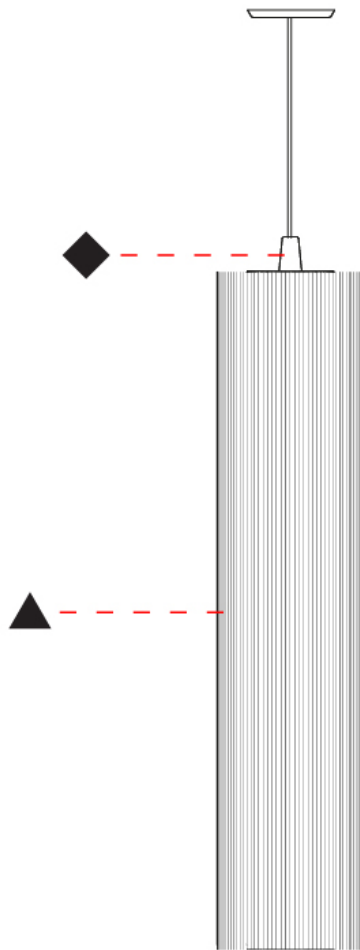

SWING SUSPENSION

D51008-

PROJECT _____

TYPE _____

SPECIFIER _____

QUANTITY _____

DATE _____

D