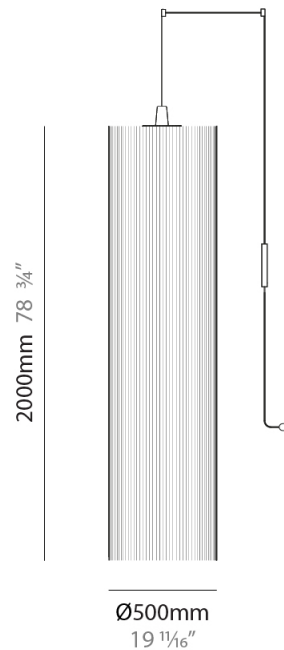

PROJECT	_____
TYPE	_____
SPECIFIER	_____
QUANTITY	_____
DATE	_____

SWING SUSPENSION

D51006- _____ - _____
base number   Finish Options   Finish Options

1. To build a product code in our configurator select the specify button on the base model # product page
2. To build a manual product code on this datasheet choose from the options listed below in blue font and add the suffix to the base model #

GENERAL

Series: Swing
Brand: Fambuena
Division: Design
Mounting Type: Suspension
Mounting Location: Ceiling
Subcategory: Pendant

PHYSICAL

Shape: Cylinder
Diameter (mm): 500
Diameter (in): 19 3/4
Height (mm): 2000
Height (in): 78 3/4
Light Distribution: Direct
Diffuser: Cotton Strand Shade
Fixture Finish: [WHI](#) / [BLK](#) / [RED](#) / [GRN](#) / [CRE](#) / [RUS](#) / [VIO](#) / [LIL](#)
Fixture Material: Cotton / Metal
Cable Details: Max. Cable Length 8500mm / 335"

ELECTRICAL

Number of Lamps: 1
Lamp Type: LED Retrofit
Bulb Included: Bulb Not Included
Max. Wattage Per Lamp (W): 7
Lamp Base: E26
Input Voltage (V): 120
Upon Request: 277Vac / GU24

LED

OPTICAL

RATINGS AND CERTIFICATIONS

Certified By: Certified for North American Standards
IP rating: IP20