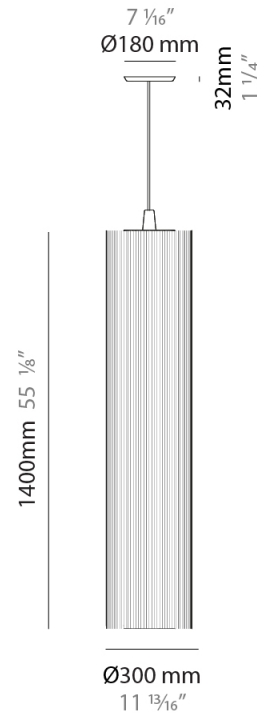

SWING SUSPENSION

D51008-

base number   Finish Options   -   Finish Options

1. To build a product code in our configurator select the specify button on the base model # product page
2. To build a manual product code on this datasheet choose from the options listed below in blue font and add the suffix to the base model #

GENERAL

Series: Swing
Brand: Fambuena
Division: Design
Mounting Type: Suspension
Mounting Location: Ceiling
Subcategory: Pendant

PHYSICAL

Shape: Cylinder
Diameter (mm): 300
Diameter (in): 11 ¹³/₁₆
Height (mm): 1400
Height (in): 55 ¹/₈
Light Distribution: Direct
Diffuser: Cotton Strand Shade
Fixture Finish: WHI / BLK / RED / GRN / CRE / RUS / VIO / LIL
Holder Finish: CHR/WHI
Fixture Material: Cotton / Metal
Cable Details: Cable Length 2000mm / 79"

ELECTRICAL

Number of Lamps: 1
Lamp Type: LED Retrofit
Bulb Included: Bulb Not Included
Max. Wattage Per Lamp (W): 7
Lamp Base: E26
Input Voltage (V): 120
Upon Request: 277Vac / GU24

LED

OPTICAL

RATINGS AND CERTIFICATIONS

Certified By: Certified for North American Standards
IP rating: IP20

PROJECT
TYPE
SPECIFIER
QUANTITY
DATE