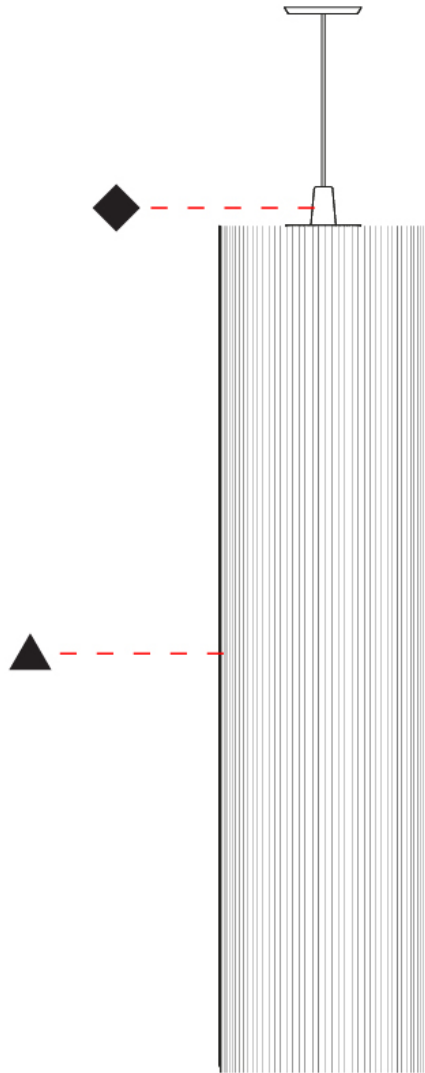

SWING SUSPENSION

D51010-

PROJECT _____

TYPE _____

SPECIFIER _____

QUANTITY _____

DATE _____

D