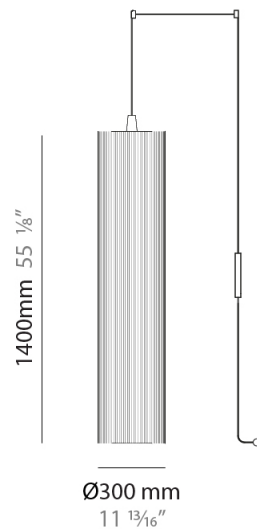

SWING SUSPENSION

D51004- -

base number   Finish Options   Finish Options

1. To build a product code in our configurator select the specify button on the base model # product page
2. To build a manual product code on this datasheet choose from the options listed below in blue font and add the suffix to the base model #

GENERAL

Series: Swing
Partner: Fambuena
Division: Design
Installation: Suspension
Product Type: Pendant
Mounting Location: Ceiling
Light Distribution: Direct

PHYSICAL

Shape: Cylinder
Diameter (mm): 300
Diameter (in): 11 ¹³/₁₆
Height (mm): 1400
Height (in): 55 ¹/₈
Diffuser: Cotton Strand Shade
Fixture Finish: WHI / BLK / RED / GRN / CRE / RUS / VIO / LIL
Holder Finish: Chrome
Fixture Material: Cotton / Metal
Primary Material: Fabric
Cable Details: Max. Cable Length 8500mm / 335"

ELECTRICAL

Number of Lamps: 1
Lamp Type: LED Retrofit
Bulb Included: Bulb Not Included
Max. Wattage Per Lamp (W): 7
Lamp Base: E26
Input Voltage (V): 120
Upon Request: 277Vac / GU24

LED

OPTICAL

RATINGS AND CERTIFICATIONS

Certified By: Certified for North American Standards
IP rating: IP20

PROJECT
TYPE
SPECIFIER
QUANTITY
DATE