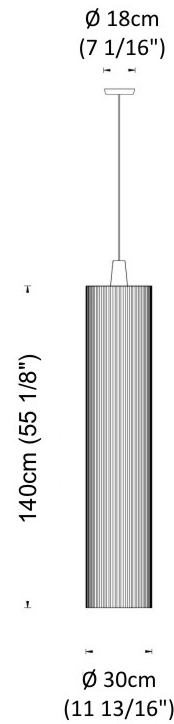

PROJECT	_____
TYPE	_____
SPECIFIER	_____
QUANTITY	_____
DATE	_____

SWING SUSPENSION

D51008- : D51008-CHR-GRN

base number

1. To build a product code in our configurator select the specify button on the base model # product page
2. To build a manual product code on this datasheet choose from the options listed below in blue font and add the suffix to the base model #

GENERAL

Series: Swing
Partner: Fambuena
Division: Design
Installation: Suspension
Product Type: Pendant
Mounting Location: Ceiling
Light Distribution: Direct

PHYSICAL

Shape: Cylinder
Diameter (mm): 300
Diameter (in): 11 ¹³/₁₆
Height (mm): 1400
Height (in): 55 ¹/₈
Fixture Material: Cotton / Metal
Primary Material: Fabric
Cable Details: Cable Length 200cm / 79"

ELECTRICAL

Lamp Type: LED Retrofit
Total Output Wattage (W): 20
Driver Included: No

LED

OPTICAL

RATINGS AND CERTIFICATIONS

Certified By: CSA Certified to UL and CSA Standards