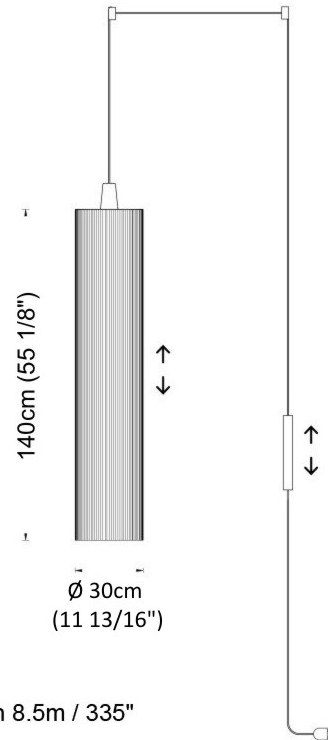

SWING SUSPENSION

D51004- : D51004-BLK

base number

1. To build a product code in our configurator select the specify button on the base model # product page
2. To build a manual product code on this datasheet choose from the options listed below in blue font and add the suffix to the base model #

GENERAL

Series: Swing
Partner: Fambuena
Division: Design
Installation: Suspension
Product Type: Pendant
Mounting Location: Ceiling
Light Distribution: Direct

PHYSICAL

Shape: Cylinder
Diameter (mm): 300
Diameter (in): 11 ¹³/₁₆
Height (mm): 1400
Height (in): 55 ¹/₈
Diffuser: Black Cotton Threads
Fixture Finish: Chrome
Fixture Material: Cotton / Metal
Primary Material: Fabric
Cable Details: Max. Cable Length 8.5m / 335"

ELECTRICAL

Lamp Type: LED Retrofit
Total Output Wattage (W): 20
Driver Included: No

LED

OPTICAL

RATINGS AND CERTIFICATIONS

Certified By: CSA Certified to UL and CSA Standards

PROJECT
TYPE
SPECIFIER
QUANTITY
DATE

Max. Cable Length 8.5m / 335"