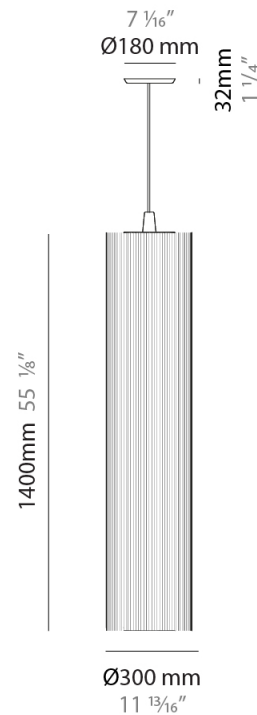

PROJECT
TYPE
SPECIFIER
QUANTITY
DATE

SWING SUSPENSION

D51008- _____ - _____
base number   Finish Options   Finish Options

1. To build a product code in our configurator select the specify button on the base model # product page
2. To build a manual product code on this datasheet choose from the options listed below in blue font and add the suffix to the base model #

GENERAL

Series: Swing
Partner: Fambuena
Division: Design
Installation: Suspension
Product Type: Pendant
Mounting Location: Ceiling
Light Distribution: Direct

PHYSICAL

Shape: Cylinder
Diameter (mm): 300
Diameter (in): 11 ¹³/₁₆
Height (mm): 1400
Height (in): 55 ¹/₈
Diffuser: Cotton Strand Shade
Fixture Finish: WHI / BLK / RED / GRN / CRE / RUS / VIO / LIL
Holder Finish: CHR/WHI
Fixture Material: Cotton / Metal
Primary Material: Fabric
Cable Details: Cable Length 2000mm / 79"

ELECTRICAL

Number of Lamps: 1
Lamp Type: LED Retrofit
Bulb Included: Bulb Not Included
Max. Wattage Per Lamp (W): 7
Lamp Base: E26
Input Voltage (V): 120
Upon Request: 277Vac / GU24

LED

OPTICAL

RATINGS AND CERTIFICATIONS

Certified By: Certified for North American Standards
IP rating: IP20