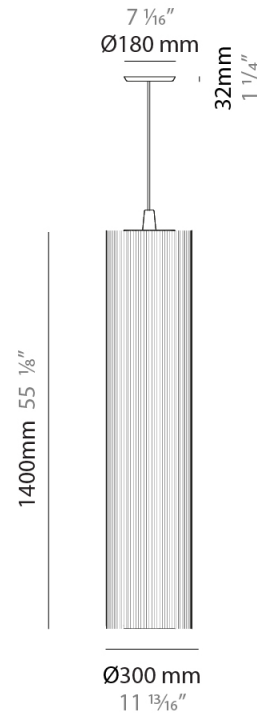

PROJECT
TYPE
SPECIFIER
QUANTITY
DATE

SWING SUSPENSION

D51008- _____ - _____
base number   Finish Options   Finish Options

1. To build a product code in our configurator select the specify button on the base model # product page
2. To build a manual product code on this datasheet choose from the options listed below in blue font and add the suffix to the base model #

GENERAL

Series: Swing
Partner: Fambuena
Division: Design
Installation: Suspension
Product Type: Pendant
Mounting Location: Ceiling
Light Distribution: Direct

PHYSICAL

Shape: Cylinder
Diameter (mm): 300
Diameter (in): 11 ¹³/₁₆
Height (mm): 1400
Height (in): 55 ¹/₈
Diffuser: Cotton Strand Shade
Fixture Finish: WHI / BLK / RED / GRN / CRE / RUS / VIO / LIL
Holder Finish: CHR/WHI
Fixture Material: Cotton / Metal
Primary Material: Fabric
Cable Details: Cable Length 2000mm / 79"

ELECTRICAL

Number of Lamps: 1
Lamp Type: LED Retrofit
Bulb Included: Bulb Not Included
Max. Wattage Per Lamp (W): 7
Lamp Base: E26
Input Voltage (V): 120
Upon Request: 277Vac / GU24

LED

OPTICAL

RATINGS AND CERTIFICATIONS

Certified By: Certified for North American Standards
IP rating: IP20