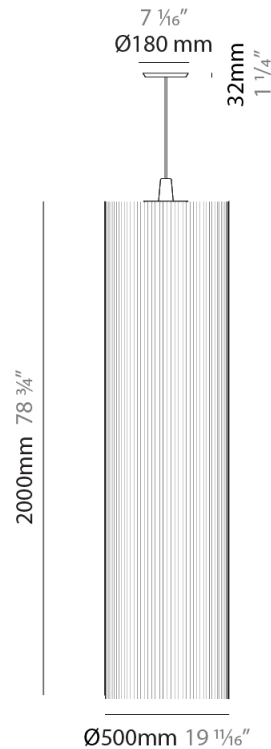

SWING SUSPENSION

D51010- -

base number   Finish Options   Finish Options

1. To build a product code in our configurator select the specify button on the base model # product page
2. To build a manual product code on this datasheet choose from the options listed below in blue font and add the suffix to the base model #

GENERAL

Series: Swing
Partner: Fambuena
Division: Design
Installation: Suspension
Product Type: Pendant
Mounting Location: Ceiling
Light Distribution: Direct

PHYSICAL

Shape: Cylinder
Diameter (mm): 500
Diameter (in): 19 11/16
Height (mm): 2000
Height (in): 78 3/4
Diffuser: Cotton Strand Shade
Fixture Finish: WHI / BLK / RED / GRN / CRE / RUS / VIO / LIL
Holder Finish: CHR/WHI
Fixture Material: Cotton / Metal
Primary Material: Fabric
Cable Details: Cable Length 2000mm / 79"

ELECTRICAL

Number of Lamps: 1
Lamp Type: LED Retrofit
Bulb Included: Bulb Not Included
Max. Wattage Per Lamp (W): 7
Lamp Base: E26
Input Voltage (V): 120
Upon Request: 277Vac / GU24

LED

OPTICAL

RATINGS AND CERTIFICATIONS

Certified By: Certified for North American Standards
IP rating: IP20

PROJECT
TYPE
SPECIFIER
QUANTITY
DATE