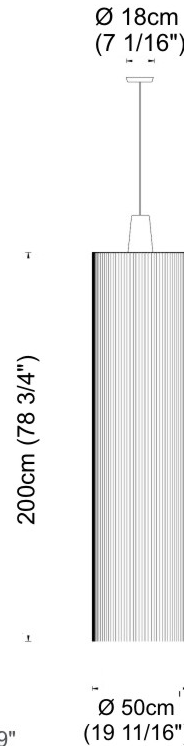

PROJECT	_____
TYPE	_____
SPECIFIER	_____
QUANTITY	_____
DATE	_____

SWING SUSPENSION

D51010- : D51010-CHR-WHI

base number

1. To build a product code in our configurator select the specify button on the base model # product page
2. To build a manual product code on this datasheet choose from the options listed below in blue font and add the suffix to the base model #

GENERAL

Series: Swing
Partner: Fambuena
Division: Design
Installation: Suspension
Product Type: Pendant
Mounting Location: Ceiling
Light Distribution: Direct

PHYSICAL

Shape: Cylinder
Diameter (mm): 500
Diameter (in): 19 11/16
Height (mm): 2000
Height (in): 78 3/4
Fixture Material: Cotton / Metal
Primary Material: Fabric
Cable Details: Cable Length 200cm / 79"

ELECTRICAL

Lamp Type: LED Retrofit
Total Output Wattage (W): 32
Driver Included: No

LED

OPTICAL

RATINGS AND CERTIFICATIONS

Certified By: CSA Certified to UL and CSA Standards

Cable Length 200cm / 79"