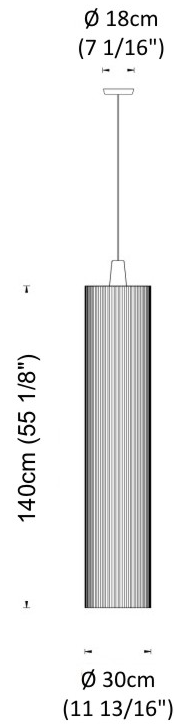

PROJECT
TYPE
SPECIFIER
QUANTITY
DATE

SWING SUSPENSION

D51008- : D51008-CHR-BLK

base number

1. To build a product code in our configurator select the specify button on the base model # product page
2. To build a manual product code on this datasheet choose from the options listed below in blue font and add the suffix to the base model #

GENERAL

Series: Swing
Partner: Fambuena
Division: Design
Installation: Suspension
Product Type: Pendant
Mounting Location: Ceiling
Light Distribution: Direct

PHYSICAL

Shape: Cylinder
Diameter (mm): 300
Diameter (in): 11 ¹³/₁₆
Height (mm): 1400
Height (in): 55 ¹/₈
Fixture Material: Cotton / Metal
Primary Material: Fabric
Cable Details: Cable Length 200cm / 79"

ELECTRICAL

Lamp Type: LED Retrofit
Total Output Wattage (W): 20
Driver Included: No

LED

OPTICAL

RATINGS AND CERTIFICATIONS

Certified By: CSA Certified to UL and CSA Standards