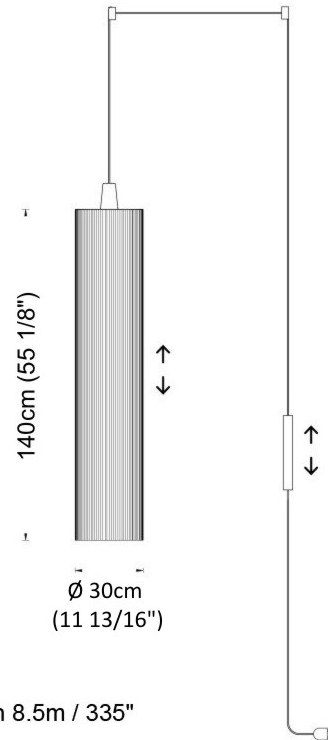

GENERAL

Series: Swing
 Partner: Fambuena
 Division: Design
 Installation: Suspension
 Product Type: Pendant
 Mounting Location: Ceiling
 Light Distribution: Direct

PHYSICAL

Shape: Cylinder
 Diameter (mm): 300
 Diameter (in): 11 ¹³/₁₆
 Height (mm): 1400
 Height (in): 55 ¹/₈
 Diffuser: Cotton Strand Shade
 Fixture Finish: WHI / BLK / RED / GRN / CRE / RUS / VIO / LIL
 Holder Finish: Chrome
 Fixture Material: Cotton / Metal
 Primary Material: Fabric
 Cable Details: Max. Cable Length 8500mm / 335"

GENERAL

Series: Swing
 Partner: Fambuena
 Division: Design
 Installation: Suspension
 Product Type: Pendant
 Mounting Location: Ceiling
 Light Distribution: Direct

PHYSICAL

Shape: Cylinder
 Diameter (mm): 300
 Diameter (in): 11 ¹³/₁₆
 Height (mm): 1400
 Height (in): 55 ¹/₈
 Diffuser: Black Cotton Threads
 Fixture Finish: Chrome
 Fixture Material: Cotton / Metal
 Primary Material: Fabric
 Cable Details: Max. Cable Length 8.5m / 335"

Max. Cable Length 8.5m / 335"

PROJECT _____
 TYPE _____
 SPECIFIER _____
 QUANTITY _____
 DATE _____

SWING SUSPENSION

D51006- _____
 base number Finish Finish
 Options Options

- To build a product code in our configurator select the specify button on the base model # product page
- To build a manual product code on this datasheet choose from the options listed below in blue font and add the suffix to the base model #

GENERAL

Series: Swing
 Partner: Fambuena
 Division: Design
 Installation: Suspension
 Product Type: Pendant
 Mounting Location: Ceiling
 Light Distribution: Direct

PHYSICAL

Shape: Cylinder
 Diameter (mm): 500
 Diameter (in): 19 3/4
 Height (mm): 2000
 Height (in): 78 3/4
 Diffuser: Cotton Strand Shade
 Fixture Finish: WHI / BLK / RED / GRN / CRE / RUS / VIO / LIL
 Fixture Material: Cotton / Metal
 Primary Material: Fabric
 Cable Details: Max. Cable Length 8500mm / 335"