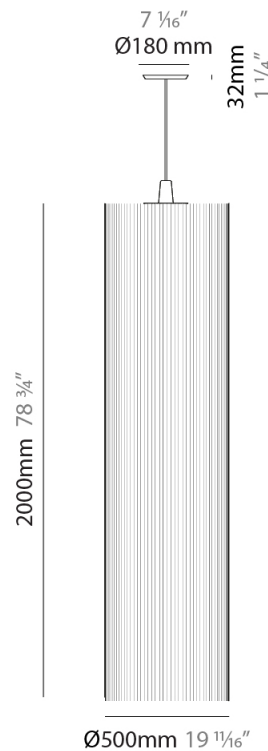

SWING SUSPENSION

D51010-

base number   Finish Options   -   Finish Options

1. To build a product code in our configurator select the specify button on the base model # product page
2. To build a manual product code on this datasheet choose from the options listed below in blue font and add the suffix to the base model #

GENERAL

Series: Swing
Partner: Fambuena
Division: Design
Installation: Suspension
Product Type: Pendant
Mounting Location: Ceiling
Light Distribution: Direct

PHYSICAL

Shape: Cylinder
Diameter (mm): 500
Diameter (in): 19 11/16
Height (mm): 2000
Height (in): 78 3/4
Diffuser: Cotton Strand Shade
Fixture Finish: WHI / BLK / RED / GRN / CRE / RUS / VIO / LIL
Holder Finish: CHR/WHI
Fixture Material: Cotton / Metal
Primary Material: Fabric
Cable Details: Cable Length 2000mm / 79"

ELECTRICAL

Number of Lamps: 1
Lamp Type: LED Retrofit
Bulb Included: Bulb Not Included
Max. Wattage Per Lamp (W): 7
Lamp Base: E26
Input Voltage (V): 120
Upon Request: 277Vac / GU24

LED

OPTICAL

RATINGS AND CERTIFICATIONS

Certified By: Certified for North American Standards
IP rating: IP20

PROJECT
TYPE
SPECIFIER
QUANTITY
DATE