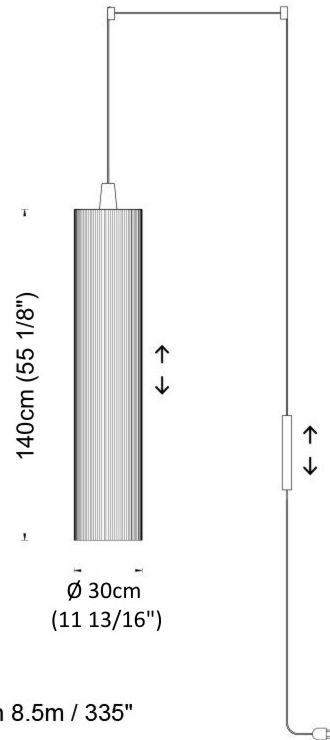

SWING SUSPENSION

D51004- : D51004-BLK

base number

1. To build a product code in our configurator select the specify button on the base model # product page
2. To build a manual product code on this datasheet choose from the options listed below in blue font and add the suffix to the base model #

GENERAL

Series: Swing
Partner: Fambuena
Division: Design
Installation: Suspension
Product Type: Pendant
Mounting Location: Ceiling
Light Distribution: Direct

PHYSICAL

Shape: Cylinder
Diameter (mm): 300
Diameter (in): 11 ¹³/₁₆
Height (mm): 1400
Height (in): 55 ¹/₈
Diffuser: Black Cotton Threads
Fixture Finish: Chrome
Fixture Material: Cotton / Metal
Primary Material: Fabric
Cable Details: Max. Cable Length 8.5m / 335"

ELECTRICAL

Lamp Type: LED Retrofit
Total Output Wattage (W): 20
Driver Included: No

LED

OPTICAL

RATINGS AND CERTIFICATIONS

Certified By: CSA Certified to UL and CSA Standards

PROJECT
TYPE
SPECIFIER
QUANTITY
DATE

Max. Cable Length 8.5m / 335"