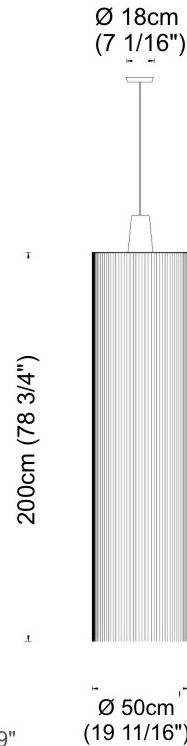

SWING SUSPENSION

D51010- : D51010-CHR-WHI

base number

1. To build a product code in our configurator select the specify button on the base model # product page
2. To build a manual product code on this datasheet choose from the options listed below in blue font and add the suffix to the base model #

GENERAL

Series: Swing
Partner: Fambuena
Division: Design
Installation: Suspension
Product Type: Pendant
Mounting Location: Ceiling
Light Distribution: Direct

PHYSICAL

Shape: Cylinder
Diameter (mm): 500
Diameter (in): 19 11/16
Height (mm): 2000
Height (in): 78 3/4
Fixture Material: Cotton / Metal
Primary Material: Fabric
Cable Details: Cable Length 200cm / 79"

ELECTRICAL

Lamp Type: LED Retrofit
Total Output Wattage (W): 32
Driver Included: No

LED

OPTICAL

RATINGS AND CERTIFICATIONS

Certified By: CSA Certified to UL and CSA Standards

PROJECT
TYPE
SPECIFIER
QUANTITY
DATE