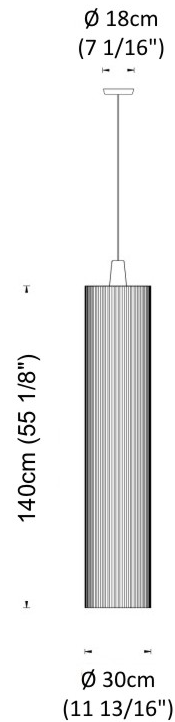

PROJECT
TYPE
SPECIFIER
QUANTITY
DATE

SWING SUSPENSION

D51008- : D51008-CHR-BLK

base number

1. To build a product code in our configurator select the specify button on the base model # product page
2. To build a manual product code on this datasheet choose from the options listed below in blue font and add the suffix to the base model #

GENERAL

Series: Swing
Partner: Fambuena
Division: Design
Installation: Suspension
Product Type: Pendant
Mounting Location: Ceiling
Light Distribution: Direct

PHYSICAL

Shape: Cylinder
Diameter (mm): 300
Diameter (in): 11 ¹³/₁₆
Height (mm): 1400
Height (in): 55 ¹/₈
Fixture Material: Cotton / Metal
Primary Material: Fabric
Cable Details: Cable Length 200cm / 79"

ELECTRICAL

Lamp Type: LED Retrofit
Total Output Wattage (W): 20
Driver Included: No

LED

OPTICAL

RATINGS AND CERTIFICATIONS

Certified By: CSA Certified to UL and CSA Standards