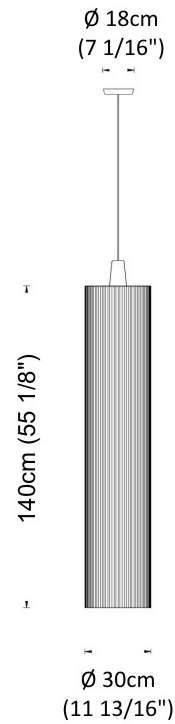

SWING SUSPENSION

D51008- : D51008-CHR-GRN

base number

1. To build a product code in our configurator select the specify button on the base model # product page
2. To build a manual product code on this datasheet choose from the options listed below in blue font and add the suffix to the base model #

GENERAL

Series: Swing
Partner: Fambuena
Division: Design
Installation: Suspension
Product Type: Pendant
Mounting Location: Ceiling
Light Distribution: Direct

PHYSICAL

Shape: Cylinder
Diameter (mm): 300
Diameter (in): 11 ¹³/₁₆
Height (mm): 1400
Height (in): 55 ¹/₈
Fixture Material: Cotton / Metal
Primary Material: Fabric
Cable Details: Cable Length 200cm / 79"

ELECTRICAL

Lamp Type: LED Retrofit
Total Output Wattage (W): 20
Driver Included: No

LED

OPTICAL

RATINGS AND CERTIFICATIONS

Certified By: CSA Certified to UL and CSA Standards

PROJECT
TYPE
SPECIFIER
QUANTITY
DATE

Cable Length 200cm / 79"