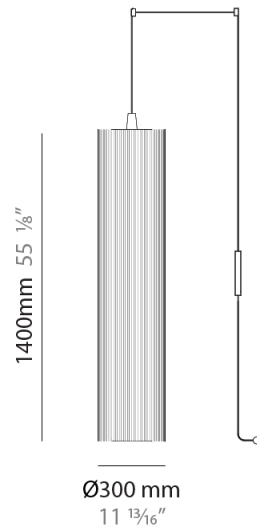

SWING SUSPENSION

D51004- -

base number   Finish Options   Finish Options

1. To build a product code in our configurator select the specify button on the base model # product page
2. To build a manual product code on this datasheet choose from the options listed below in blue font and add the suffix to the base model #

GENERAL

Series: Swing
Partner: Fambuena
Division: Design
Installation: Suspension
Product Type: Pendant
Mounting Location: Ceiling
Light Distribution: Direct

PHYSICAL

Shape: Cylinder
Diameter (mm): 300
Diameter (in): 11 ¹³/₁₆
Height (mm): 1400
Height (in): 55 ¹/₈
Diffuser: Cotton Strand Shade
Fixture Finish: WHI / BLK / RED / GRN / CRE / RUS / VIO / LIL
Holder Finish: Chrome
Fixture Material: Cotton / Metal
Primary Material: Fabric
Cable Details: Max. Cable Length 8500mm / 335"

ELECTRICAL

Number of Lamps: 1
Lamp Type: LED Retrofit
Bulb Included: Bulb Not Included
Max. Wattage Per Lamp (W): 7
Lamp Base: E26
Input Voltage (V): 120
Upon Request: 277Vac / GU24

LED

OPTICAL

RATINGS AND CERTIFICATIONS

Certified By: Certified for North American Standards
IP rating: IP20

PROJECT
TYPE
SPECIFIER
QUANTITY
DATE