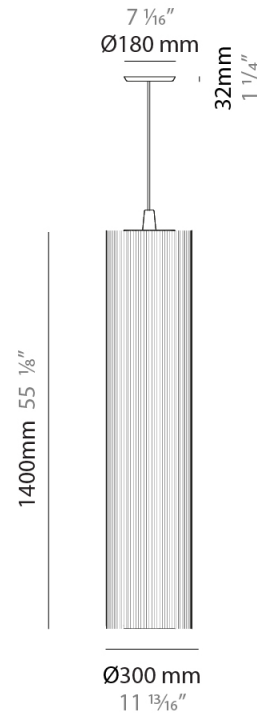

PROJECT	_____
TYPE	_____
SPECIFIER	_____
QUANTITY	_____
DATE	_____

SWING SUSPENSION

D51008- _____ - _____
base number   Finish   Finish
                         Options   Options

1. To build a product code in our configurator select the specify button on the base model # product page
2. To build a manual product code on this datasheet choose from the options listed below in blue font and add the suffix to the base model #

GENERAL

Series: Swing
Partner: Fambuena
Division: Design
Installation: Suspension
Product Type: Pendant
Mounting Location: Ceiling
Light Distribution: Direct

PHYSICAL

Shape: Cylinder
Diameter (mm): 300
Diameter (in): 11 ¹³/₁₆
Height (mm): 1400
Height (in): 55 ¹/₈
Diffuser: Cotton Strand Shade
Fixture Finish: WHI / BLK / RED / GRN / CRE / RUS / VIO / LIL
Holder Finish: CHR/WHI
Fixture Material: Cotton / Metal
Primary Material: Fabric
Cable Details: Cable Length 2000mm / 79"

ELECTRICAL

Number of Lamps: 1
Lamp Type: LED Retrofit
Bulb Included: Bulb Not Included
Max. Wattage Per Lamp (W): 7
Lamp Base: E26
Input Voltage (V): 120
Upon Request: 277Vac / GU24

LED

OPTICAL

RATINGS AND CERTIFICATIONS

Certified By: Certified for North American Standards
IP rating: IP20