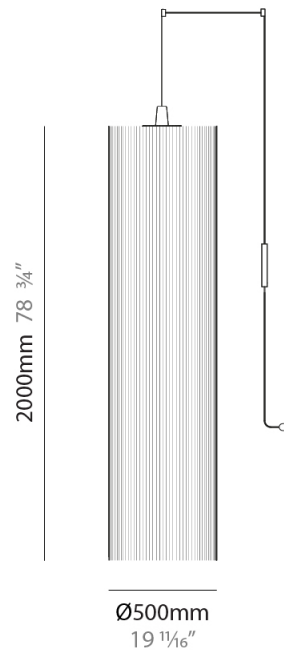

PROJECT _____
TYPE _____
SPECIFIER _____
QUANTITY _____
DATE _____

SWING SUSPENSION

D51006- _____
base number   Finish   Finish
                         Options   Options

1. To build a product code in our configurator select the specify button on the base model # product page
2. To build a manual product code on this datasheet choose from the options listed below in blue font and add the suffix to the base model #

GENERAL

Series: Swing
Partner: Fambuena
Division: Design
Installation: Suspension
Product Type: Pendant
Mounting Location: Ceiling
Light Distribution: Direct

PHYSICAL

Shape: Cylinder
Diameter (mm): 500
Diameter (in): 19 3/4
Height (mm): 2000
Height (in): 78 3/4
Diffuser: Cotton Strand Shade
Fixture Finish: WHI / BLK / RED / GRN / CRE / RUS / VIO / LIL
Fixture Material: Cotton / Metal
Primary Material: Fabric
Cable Details: Max. Cable Length 8500mm / 335"

ELECTRICAL

Number of Lamps: 1
Lamp Type: LED Retrofit
Bulb Included: Bulb Not Included
Max. Wattage Per Lamp (W): 7
Lamp Base: E26
Input Voltage (V): 120
Upon Request: 277Vac / GU24

LED

OPTICAL

RATINGS AND CERTIFICATIONS

Certified By: Certified for North American Standards
IP rating: IP20