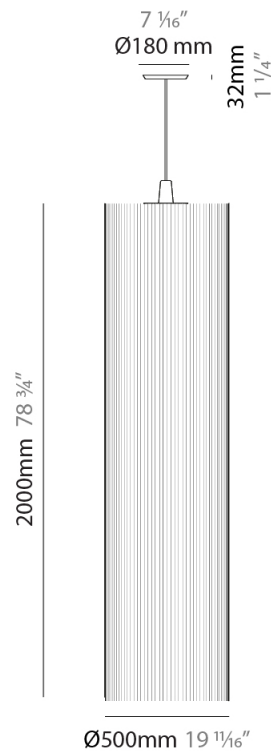

SWING SUSPENSION

D51010-

base number   Finish Options   -   Finish Options

1. To build a product code in our configurator select the specify button on the base model # product page
2. To build a manual product code on this datasheet choose from the options listed below in blue font and add the suffix to the base model #

GENERAL

Series: Swing
Partner: Fambuena
Division: Design
Installation: Suspension
Product Type: Pendant
Mounting Location: Ceiling
Light Distribution: Direct

PHYSICAL

Shape: Cylinder
Diameter (mm): 500
Diameter (in): 19 11/16
Height (mm): 2000
Height (in): 78 3/4
Diffuser: Cotton Strand Shade
Fixture Finish: WHI / BLK / RED / GRN / CRE / RUS / VIO / LIL
Holder Finish: CHR/WHI
Fixture Material: Cotton / Metal
Primary Material: Fabric
Cable Details: Cable Length 2000mm / 79"

ELECTRICAL

Number of Lamps: 1
Lamp Type: LED Retrofit
Bulb Included: Bulb Not Included
Max. Wattage Per Lamp (W): 7
Lamp Base: E26
Input Voltage (V): 120
Upon Request: 277Vac / GU24

LED

OPTICAL

RATINGS AND CERTIFICATIONS

Certified By: Certified for North American Standards
IP rating: IP20

PROJECT
TYPE
SPECIFIER
QUANTITY
DATE