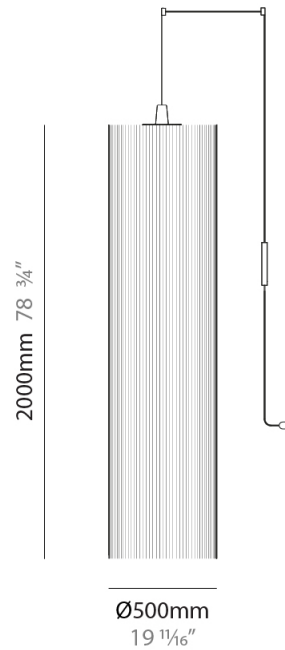

PROJECT _____
TYPE _____
SPECIFIER _____
QUANTITY _____
DATE _____

SWING SUSPENSION

D51006- _____ - _____
base number   Finish   Finish
                         Options   Options

1. To build a product code in our configurator select the specify button on the base model # product page
2. To build a manual product code on this datasheet choose from the options listed below in blue font and add the suffix to the base model #

GENERAL

Series: Swing _____
Partner: Fambuena _____
Division: Design _____
Installation: Suspension _____
Product Type: Pendant _____
Mounting Location: Ceiling _____
Light Distribution: Direct _____

PHYSICAL

Shape: Cylinder _____
Diameter (mm): 500 _____
Diameter (in): 19 ³/₄ _____
Height (mm): 2000 _____
Height (in): 78 ³/₄ _____
Diffuser: Cotton Strand Shade _____
Fixture Finish: WHI / BLK / RED / GRN / CRE / RUS / VIO / LIL _____
Fixture Material: Cotton / Metal _____
Primary Material: Fabric _____
Cable Details: Max. Cable Length 8500mm / 335" _____

ELECTRICAL

Number of Lamps: 1 _____
Lamp Type: LED Retrofit _____
Bulb Included: Bulb Not Included _____
Max. Wattage Per Lamp (W): 7 _____
Lamp Base: E26 _____
Input Voltage (V): 120 _____
Upon Request: 277Vac / GU24 _____

LED

OPTICAL

RATINGS AND CERTIFICATIONS

Certified By: Certified for North American Standards _____
IP rating: IP20 _____