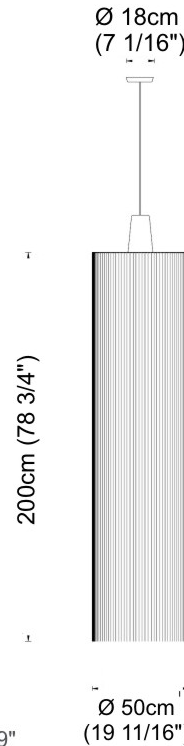

PROJECT	_____
TYPE	_____
SPECIFIER	_____
QUANTITY	_____
DATE	_____

SWING SUSPENSION

D51010- : D51010-CHR-WHI

base number

1. To build a product code in our configurator select the specify button on the base model # product page
2. To build a manual product code on this datasheet choose from the options listed below in blue font and add the suffix to the base model #

GENERAL

Series: Swing
Partner: Fambuena
Division: Design
Installation: Suspension
Product Type: Pendant
Mounting Location: Ceiling
Light Distribution: Direct

PHYSICAL

Shape: Cylinder
Diameter (mm): 500
Diameter (in): 19 11/16
Height (mm): 2000
Height (in): 78 3/4
Fixture Material: Cotton / Metal
Primary Material: Fabric
Cable Details: Cable Length 200cm / 79"

ELECTRICAL

Lamp Type: LED Retrofit
Total Output Wattage (W): 32
Driver Included: No

LED

OPTICAL

RATINGS AND CERTIFICATIONS

Certified By: CSA Certified to UL and CSA Standards