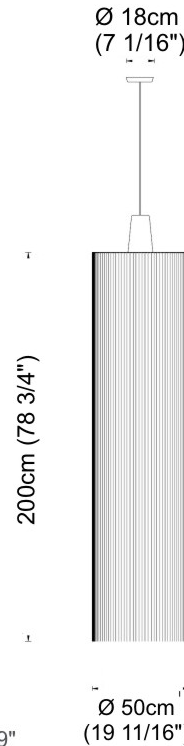

PROJECT _____
 TYPE _____
 SPECIFIER _____
 QUANTITY _____
 DATE _____

SWING SUSPENSION

D51006- _____ - _____
 base number Finish Finish
 Options Options

- To build a product code in our configurator select the specify button on the base model # product page
- To build a manual product code on this datasheet choose from the options listed below in blue font and add the suffix to the base model #

ELECTRICAL

Number of Lamps: 1
 Lamp Type: LED Retrofit
 Bulb Included: Bulb Not Included
 Max. Wattage Per Lamp (W): 7
 Lamp Base: E26
 Input Voltage (V): 120
 Upon Request: 277Vac / GU24

LED

OPTICAL

RATINGS AND CERTIFICATIONS

GENERAL

Series: Swing
Partner: Fambuena
Division: Design
Installation: Suspension
Product Type: Pendant
Mounting Location: Ceiling
Light Distribution: Direct

PHYSICAL

Shape: Cylinder
Diameter (mm): 500
Diameter (in): 19 11/16
Height (mm): 2000
Height (in): 78 3/4
Fixture Material: Cotton / Metal
Primary Material: Fabric
Cable Details: Cable Length 200cm / 79"

ELECTRICAL

Lamp Type: LED Retrofit
Total Output Wattage (W): 32
Driver Included: No

LED

OPTICAL

RATINGS AND CERTIFICATIONS

Certified By: CSA Certified to UL and CSA Standards

Cable Length 200cm / 79"

SWING