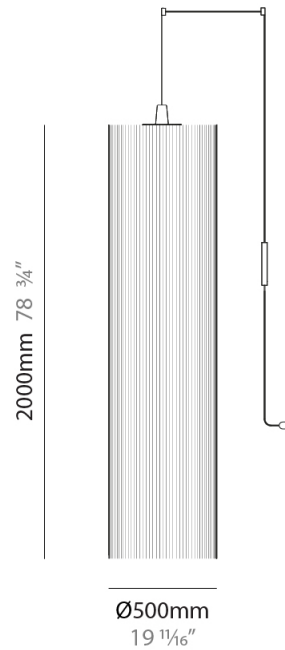

PROJECT _____
TYPE _____
SPECIFIER _____
QUANTITY _____
DATE _____

SWING SUSPENSION

D51006- _____ - _____
base number   Finish   Finish
                    Options   Options

1. To build a product code in our configurator select the specify button on the base model # product page
2. To build a manual product code on this datasheet choose from the options listed below in blue font and add the suffix to the base model #

GENERAL

Series: Swing
Partner: Fambuena
Division: Design
Installation: Suspension
Product Type: Pendant
Mounting Location: Ceiling
Light Distribution: Direct

PHYSICAL

Shape: Cylinder
Diameter (mm): 500
Diameter (in): 19 3/4
Height (mm): 2000
Height (in): 78 3/4
Diffuser: Cotton Strand Shade
Fixture Finish: WHI / BLK / RED / GRN / CRE / RUS / VIO / LIL
Fixture Material: Cotton / Metal
Primary Material: Fabric
Cable Details: Max. Cable Length 8500mm / 335"

ELECTRICAL

Number of Lamps: 1
Lamp Type: LED Retrofit
Bulb Included: Bulb Not Included
Max. Wattage Per Lamp (W): 7
Lamp Base: E26
Input Voltage (V): 120
Upon Request: 277Vac / GU24

LED

OPTICAL

RATINGS AND CERTIFICATIONS

Certified By: Certified for North American Standards
IP rating: IP20