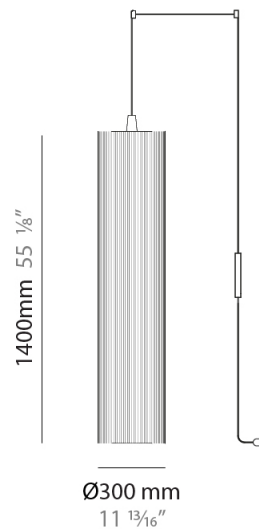

PROJECT
TYPE
SPECIFIER
QUANTITY
DATE

SWING SUSPENSION

D51004- -
base number   Finish Options   Finish Options

1. To build a product code in our configurator select the specify button on the base model # product page
2. To build a manual product code on this datasheet choose from the options listed below in blue font and add the suffix to the base model #

GENERAL

Series: Swing
Brand: Fambuena
Division: Design
Mounting Type: Suspension
Mounting Location: Ceiling
Subcategory: Pendant

PHYSICAL

Shape: Cylinder
Diameter (mm): 300
Diameter (in): 11 ¹³/₁₆
Height (mm): 1400
Height (in): 55 ¹/₈
Light Distribution: Direct
Diffuser: Cotton Strand Shade
Fixture Finish: WHI / BLK / RED / GRN / CRE / RUS / VIO / LIL
Holder Finish: Chrome
Fixture Material: Cotton / Metal
Cable Details: Max. Cable Length 8500mm / 335"

ELECTRICAL

Number of Lamps: 1
Lamp Type: LED Retrofit
Bulb Included: Bulb Not Included
Max. Wattage Per Lamp (W): 7
Lamp Base: E26
Input Voltage (V): 120
Upon Request: 277Vac / GU24

LED

OPTICAL

RATINGS AND CERTIFICATIONS

Certified By: Certified for North American Standards
IP rating: IP20