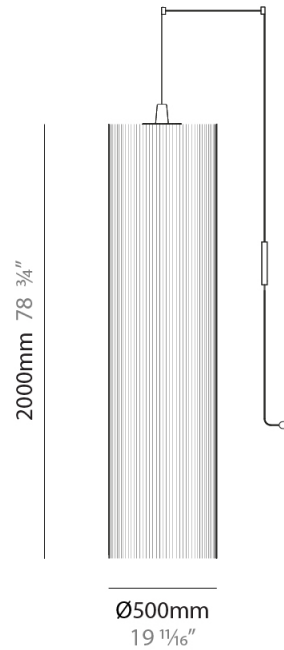

PROJECT
TYPE
SPECIFIER
QUANTITY
DATE

SWING SUSPENSION

D51006- -
base number   Finish Options   Finish Options

1. To build a product code in our configurator select the specify button on the base model # product page
2. To build a manual product code on this datasheet choose from the options listed below in blue font and add the suffix to the base model #

GENERAL

Series: Swing
Brand: Fambuena
Division: Design
Mounting Type: Suspension
Mounting Location: Ceiling
Subcategory: Pendant

PHYSICAL

Shape: Cylinder
Diameter (mm): 500
Diameter (in): 19 3/4
Height (mm): 2000
Height (in): 78 3/4
Light Distribution: Direct
Diffuser: Cotton Strand Shade
Fixture Finish: WHI / BLK / RED / GRN / CRE / RUS / VIO / LIL
Fixture Material: Cotton / Metal
Cable Details: Max. Cable Length 8500mm / 335"

ELECTRICAL

Number of Lamps: 1
Lamp Type: LED Retrofit
Bulb Included: Bulb Not Included
Max. Wattage Per Lamp (W): 7
Lamp Base: E26
Input Voltage (V): 120
Upon Request: 277Vac / GU24

LED

OPTICAL

RATINGS AND CERTIFICATIONS

Certified By: Certified for North American Standards
IP rating: IP20