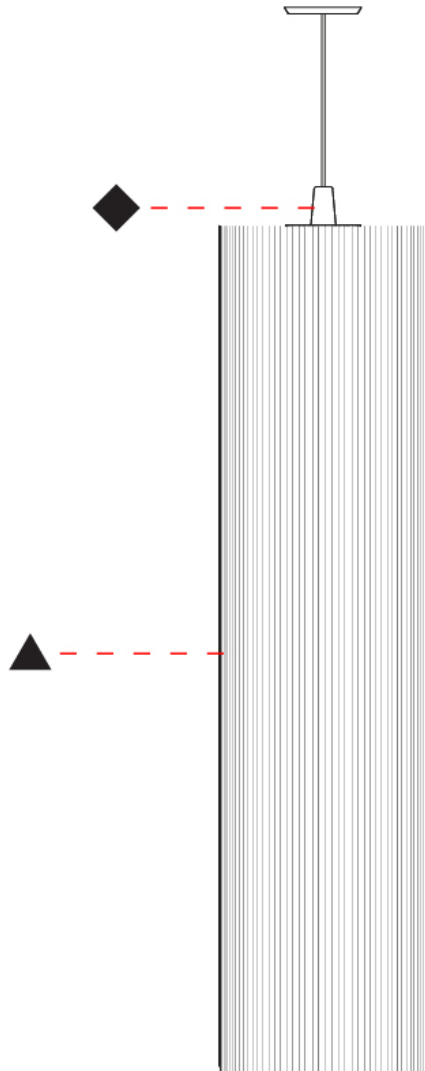

SWING SUSPENSION

D51010-

PROJECT _____

TYPE _____

SPECIFIER _____

QUANTITY _____

DATE _____

D