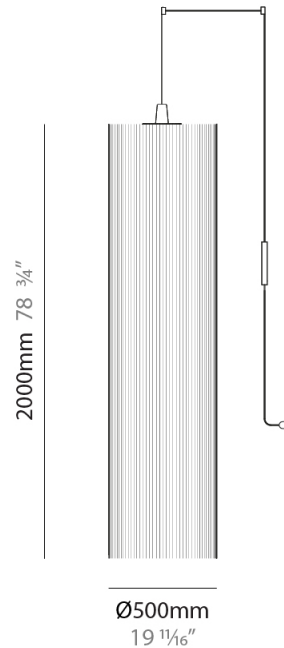

PROJECT _____
TYPE _____
SPECIFIER _____
QUANTITY _____
DATE _____

SWING SUSPENSION

D51006- _____ - _____
base number   Finish   Finish
                         Options   Options

1. To build a product code in our configurator select the specify button on the base model # product page
2. To build a manual product code on this datasheet choose from the options listed below in blue font and add the suffix to the base model #

GENERAL

Series: Swing
Partner: Fambuena
Division: Design
Installation: Suspension
Product Type: Pendant
Mounting Location: Ceiling
Light Distribution: Direct

PHYSICAL

Shape: Cylinder
Diameter (mm): 500
Diameter (in): 19 3/4
Height (mm): 2000
Height (in): 78 3/4
Diffuser: Cotton Strand Shade
Fixture Finish: WHI / BLK / RED / GRN / CRE / RUS / VIO / LIL
Fixture Material: Cotton / Metal
Primary Material: Fabric
Cable Details: Max. Cable Length 8500mm / 335"

ELECTRICAL

Number of Lamps: 1
Lamp Type: LED Retrofit
Bulb Included: Bulb Not Included
Max. Wattage Per Lamp (W): 7
Lamp Base: E26
Input Voltage (V): 120
Upon Request: 277Vac / GU24

LED

OPTICAL

RATINGS AND CERTIFICATIONS

Certified By: Certified for North American Standards
IP rating: IP20