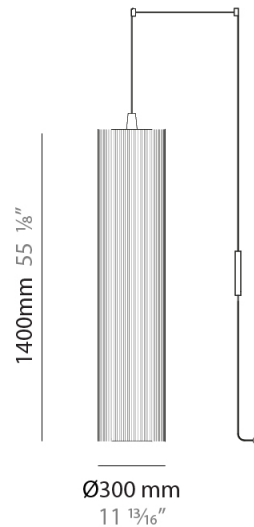

SWING SUSPENSION

D51004- -

base number   Finish Options   Finish Options

1. To build a product code in our configurator select the specify button on the base model # product page
2. To build a manual product code on this datasheet choose from the options listed below in blue font and add the suffix to the base model #

GENERAL

Series: Swing
Partner: Fambuena
Division: Design
Installation: Suspension
Product Type: Pendant
Mounting Location: Ceiling
Light Distribution: Direct

PHYSICAL

Shape: Cylinder
Diameter (mm): 300
Diameter (in): 11 ¹³/₁₆
Height (mm): 1400
Height (in): 55 ¹/₈
Diffuser: Cotton Strand Shade
Fixture Finish: WHI / BLK / RED / GRN / CRE / RUS / VIO / LIL
Holder Finish: Chrome
Fixture Material: Cotton / Metal
Primary Material: Fabric
Cable Details: Max. Cable Length 8500mm / 335"

ELECTRICAL

Number of Lamps: 1
Lamp Type: LED Retrofit
Bulb Included: Bulb Not Included
Max. Wattage Per Lamp (W): 7
Lamp Base: E26
Input Voltage (V): 120
Upon Request: 277Vac / GU24

LED

OPTICAL

RATINGS AND CERTIFICATIONS

Certified By: Certified for North American Standards
IP rating: IP20

PROJECT
TYPE
SPECIFIER
QUANTITY
DATE