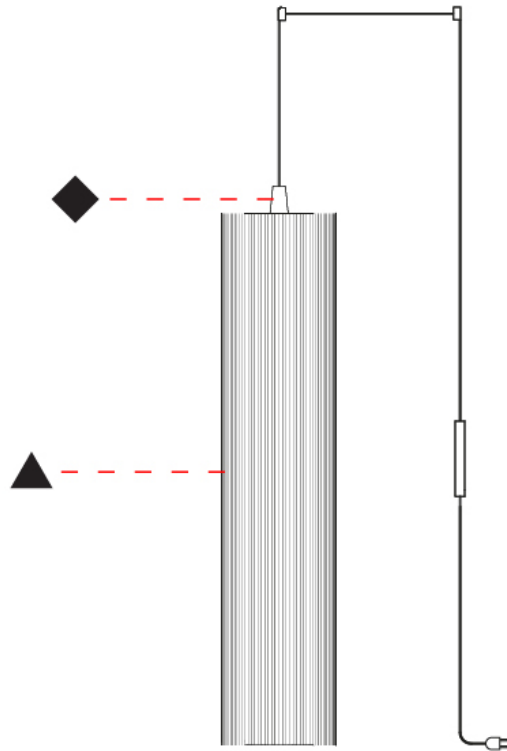

SWING SUSPENSION

D51004-

PROJECT _____

TYPE _____

SPECIFIER _____

QUANTITY _____

DATE _____

D