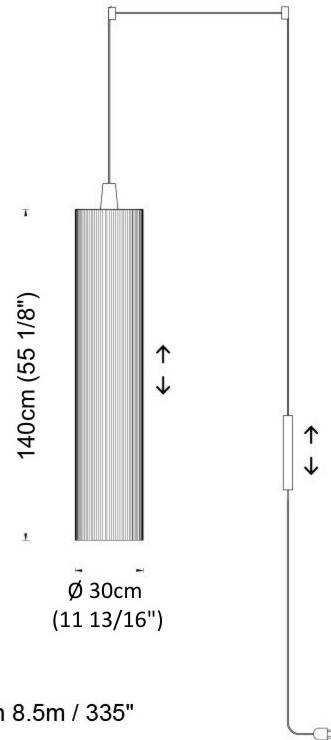

SWING SUSPENSION

D51004- : D51004-BLK

base number

1. To build a product code in our configurator select the specify button on the base model # product page
2. To build a manual product code on this datasheet choose from the options listed below in blue font and add the suffix to the base model #

GENERAL

Series: Swing
Partner: Fambuena
Division: Design
Installation: Suspension
Product Type: Pendant
Mounting Location: Ceiling
Light Distribution: Direct

PHYSICAL

Shape: Cylinder
Diameter (mm): 300
Diameter (in): 11 ¹³/₁₆
Height (mm): 1400
Height (in): 55 ¹/₈
Diffuser: Black Cotton Threads
Fixture Finish: Chrome
Fixture Material: Cotton / Metal
Primary Material: Fabric
Cable Details: Max. Cable Length 8.5m / 335"

ELECTRICAL

Lamp Type: LED Retrofit
Total Output Wattage (W): 20
Driver Included: No

LED

OPTICAL

RATINGS AND CERTIFICATIONS

Certified By: CSA Certified to UL and CSA Standards

PROJECT
TYPE
SPECIFIER
QUANTITY
DATE