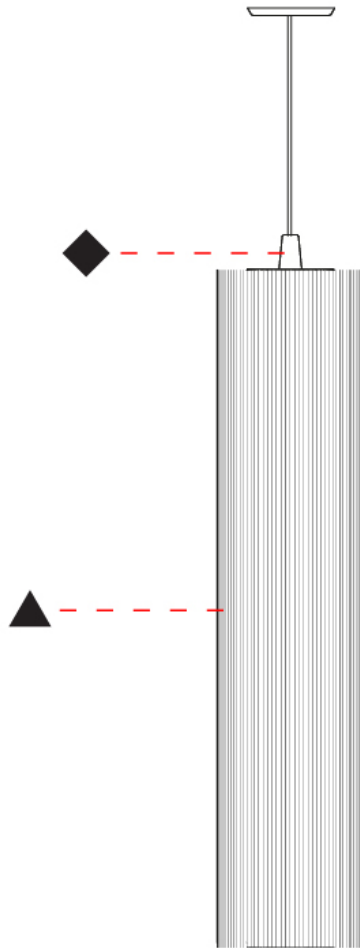

SWING SUSPENSION

D51008-

PROJECT

TYPE

SPECIFIER

QUANTITY

DATE

D