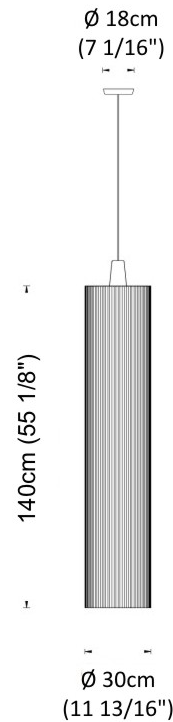

PROJECT
TYPE
SPECIFIER
QUANTITY
DATE

SWING SUSPENSION

D51008- : D51008-CHR-BLK

base number

1. To build a product code in our configurator select the specify button on the base model # product page
2. To build a manual product code on this datasheet choose from the options listed below in blue font and add the suffix to the base model #

GENERAL

Series: Swing
Partner: Fambuena
Division: Design
Installation: Suspension
Product Type: Pendant
Mounting Location: Ceiling
Light Distribution: Direct

PHYSICAL

Shape: Cylinder
Diameter (mm): 300
Diameter (in): 11 ¹³/₁₆
Height (mm): 1400
Height (in): 55 ¹/₈
Fixture Material: Cotton / Metal
Primary Material: Fabric
Cable Details: Cable Length 200cm / 79"

ELECTRICAL

Lamp Type: LED Retrofit
Total Output Wattage (W): 20
Driver Included: No

LED

OPTICAL

RATINGS AND CERTIFICATIONS

Certified By: CSA Certified to UL and CSA Standards

Cable Length 200cm / 79"