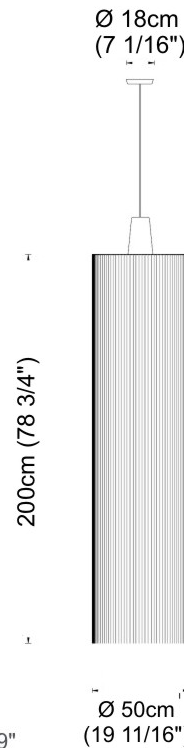

SWING SUSPENSION

D51010- : D51010-CHR-WHI

base number

1. To build a product code in our configurator select the specify button on the base model # product page
2. To build a manual product code on this datasheet choose from the options listed below in blue font and add the suffix to the base model #

GENERAL

Series: Swing
Partner: Fambuena
Division: Design
Installation: Suspension
Product Type: Pendant
Mounting Location: Ceiling
Light Distribution: Direct

PHYSICAL

Shape: Cylinder
Diameter (mm): 500
Diameter (in): 19 11/16
Height (mm): 2000
Height (in): 78 3/4
Fixture Material: Cotton / Metal
Primary Material: Fabric
Cable Details: Cable Length 200cm / 79"

ELECTRICAL

Lamp Type: LED Retrofit
Total Output Wattage (W): 32
Driver Included: No

LED

OPTICAL

RATINGS AND CERTIFICATIONS

Certified By: CSA Certified to UL and CSA Standards

PROJECT	_____
TYPE	_____
SPECIFIER	_____
QUANTITY	_____
DATE	_____