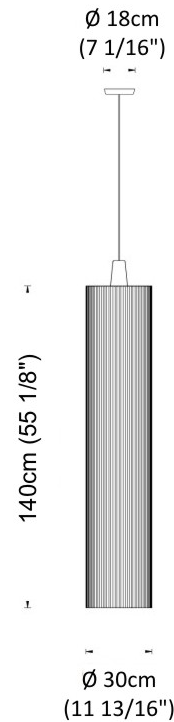

SWING SUSPENSION

D51008- : D51008-CHR-GRN

base number

1. To build a product code in our configurator select the specify button on the base model # product page
2. To build a manual product code on this datasheet choose from the options listed below in blue font and add the suffix to the base model #

GENERAL

Series: Swing
Partner: Fambuena
Division: Design
Installation: Suspension
Product Type: Pendant
Mounting Location: Ceiling
Light Distribution: Direct

PHYSICAL

Shape: Cylinder
Diameter (mm): 300
Diameter (in): 11 ¹³/₁₆
Height (mm): 1400
Height (in): 55 ¹/₈
Fixture Material: Cotton / Metal
Primary Material: Fabric
Cable Details: Cable Length 200cm / 79"

ELECTRICAL

Lamp Type: LED Retrofit
Total Output Wattage (W): 20
Driver Included: No

LED

OPTICAL

RATINGS AND CERTIFICATIONS

Certified By: CSA Certified to UL and CSA Standards

PROJECT
TYPE
SPECIFIER
QUANTITY
DATE

Cable Length 200cm / 79"