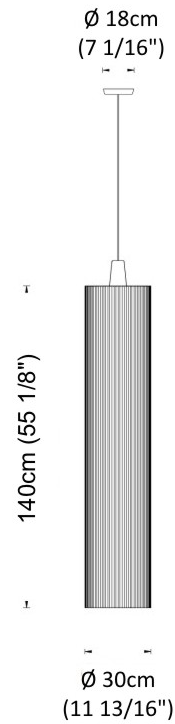

SWING SUSPENSION

D51008- : D51008-CHR-GRN

base number

1. To build a product code in our configurator select the specify button on the base model # product page
2. To build a manual product code on this datasheet choose from the options listed below in blue font and add the suffix to the base model #

GENERAL

Series: Swing
Partner: Fambuena
Division: Design
Installation: Suspension
Product Type: Pendant
Mounting Location: Ceiling
Light Distribution: Direct

PHYSICAL

Shape: Cylinder
Diameter (mm): 300
Diameter (in): 11 ¹³/₁₆
Height (mm): 1400
Height (in): 55 ¹/₈
Fixture Material: Cotton / Metal
Primary Material: Fabric
Cable Details: Cable Length 200cm / 79"

ELECTRICAL

Lamp Type: LED Retrofit
Total Output Wattage (W): 20
Driver Included: No

LED

OPTICAL

RATINGS AND CERTIFICATIONS

Certified By: CSA Certified to UL and CSA Standards

PROJECT	_____
TYPE	_____
SPECIFIER	_____
QUANTITY	_____
DATE	_____