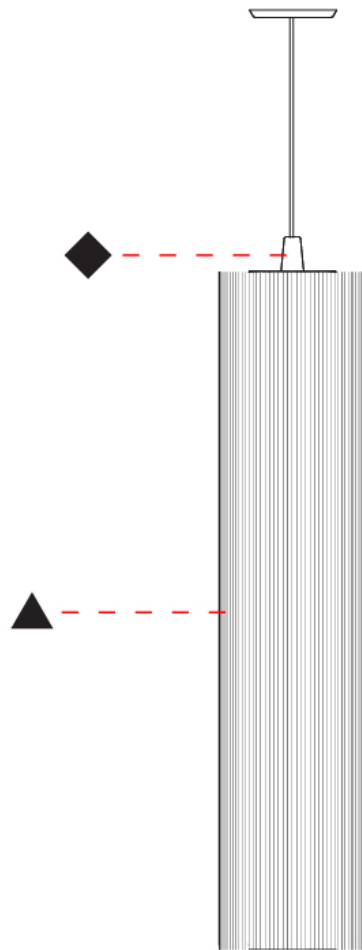

SWING SUSPENSION

D51008-

PROJECT _____

TYPE _____

SPECIFIER _____

QUANTITY _____

DATE _____

D