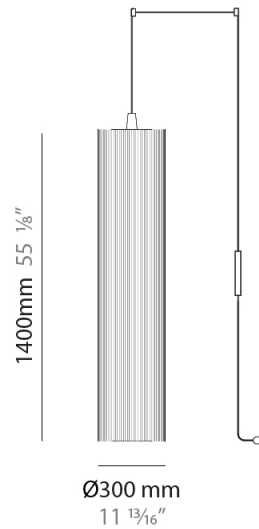

PROJECT
TYPE
SPECIFIER
QUANTITY
DATE

SWING SUSPENSION

D51004- -

base number   Finish Options   Finish Options

1. To build a product code in our configurator select the specify button on the base model # product page
2. To build a manual product code on this datasheet choose from the options listed below in blue font and add the suffix to the base model #

GENERAL

Series: Swing

Brand: Fambuena

Division: Design

Mounting Type: Suspension

Mounting Location: Ceiling

Subcategory: Pendant

PHYSICAL

Shape: Cylinder

Diameter (mm): 300

Diameter (in): 11 ¹³/₁₆

Height (mm): 1400

Height (in): 55 ¹/₈

Light Distribution: Direct

Diffuser: Cotton Strand Shade

Fixture Finish: WHI / BLK / RED / GRN / CRE / RUS / VIO / LIL

Holder Finish: Chrome

Fixture Material: Cotton / Metal

Cable Details: Max. Cable Length 8500mm / 335"

ELECTRICAL

Number of Lamps: 1

Lamp Type: LED Retrofit

Bulb Included: Bulb Not Included

Max. Wattage Per Lamp (W): 7

Lamp Base: E26

Input Voltage (V): 120

Upon Request: 277Vac / GU24

LED

OPTICAL

RATINGS AND CERTIFICATIONS

Certified By: Certified for North American Standards

IP rating: IP20