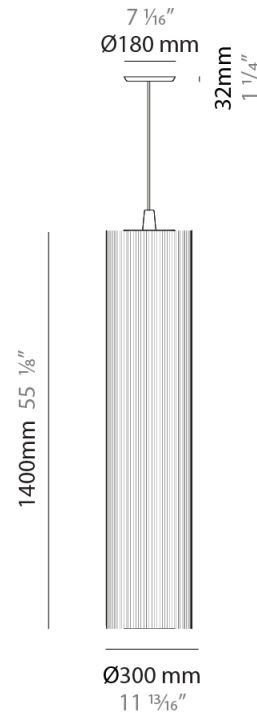

PROJECT	_____
TYPE	_____
SPECIFIER	_____
QUANTITY	_____
DATE	_____

SWING SUSPENSION

D51008- _____ - _____
base number   Finish Options   Finish Options

1. To build a product code in our configurator select the specify button on the base model # product page
2. To build a manual product code on this datasheet choose from the options listed below in blue font and add the suffix to the base model #

GENERAL

Series: Swing
Brand: Fambuena
Division: Design
Mounting Type: Suspension
Mounting Location: Ceiling
Subcategory: Pendant

PHYSICAL

Shape: Cylinder
Diameter (mm): 300
Diameter (in): 11 ¹³/₁₆
Height (mm): 1400
Height (in): 55 ¹/₈
Light Distribution: Direct
Diffuser: Cotton Strand Shade
Fixture Finish: WHI / BLK / RED / GRN / CRE / RUS / VIO / LIL
Holder Finish: CHR/WHI
Fixture Material: Cotton / Metal
Cable Details: Cable Length 2000mm / 79"

ELECTRICAL

Number of Lamps: 1
Lamp Type: LED Retrofit
Bulb Included: Bulb Not Included
Max. Wattage Per Lamp (W): 7
Lamp Base: E26
Input Voltage (V): 120
Upon Request: 277Vac / GU24

LED

OPTICAL

RATINGS AND CERTIFICATIONS

Certified By: Certified for North American Standards
IP rating: IP20