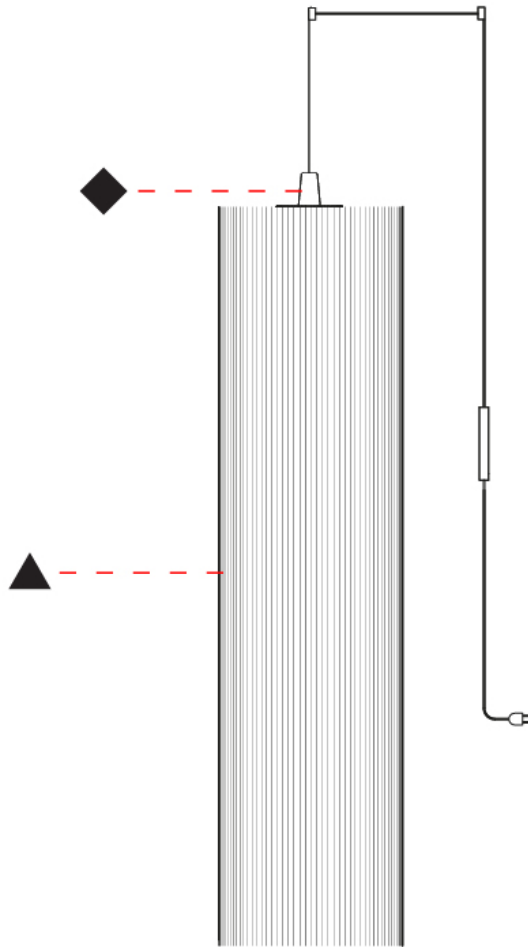

SWING SUSPENSION

D51006-

PROJECT _____

TYPE _____

SPECIFIER _____

QUANTITY _____

DATE _____

D