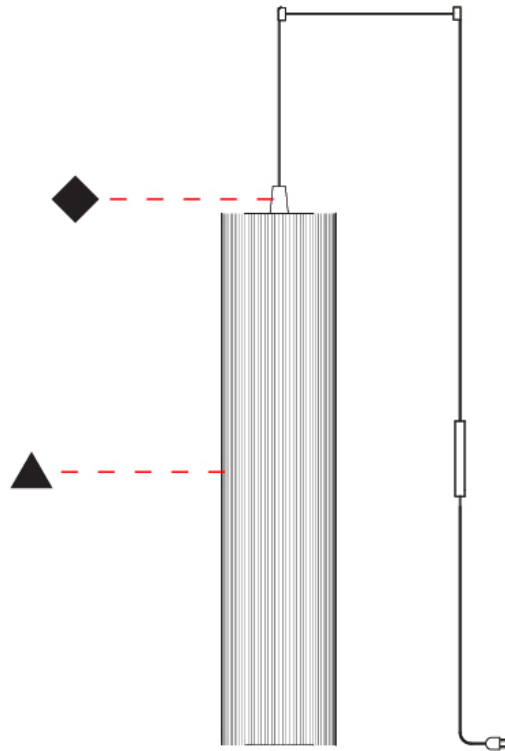

SWING SUSPENSION

D51004-

PROJECT

TYPE

SPECIFIER

QUANTITY

DATE

D