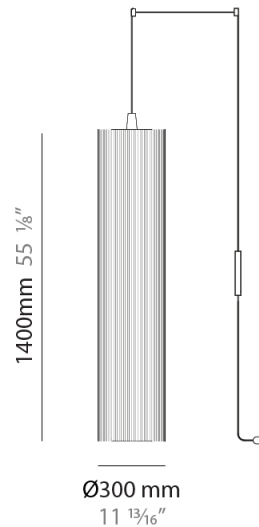

PROJECT
TYPE
SPECIFIER
QUANTITY
DATE

SWING SUSPENSION

D51004- -

base number   Finish Options   Finish Options

1. To build a product code in our configurator select the specify button on the base model # product page
2. To build a manual product code on this datasheet choose from the options listed below in blue font and add the suffix to the base model #

GENERAL

Series: Swing

Brand: Fambuena

Division: Design

Mounting Type: Suspension

Mounting Location: Ceiling

Subcategory: Pendant

PHYSICAL

Shape: Cylinder

Diameter (mm): 300

Diameter (in): 11 ¹³/₁₆

Height (mm): 1400

Height (in): 55 ¹/₈

Light Distribution: Direct

Diffuser: Cotton Strand Shade

Fixture Finish: WHI / BLK / RED / GRN / CRE / RUS / VIO / LIL

Holder Finish: Chrome

Fixture Material: Cotton / Metal

Cable Details: Max. Cable Length 8500mm / 335"

ELECTRICAL

Number of Lamps: 1

Lamp Type: LED Retrofit

Bulb Included: Bulb Not Included

Max. Wattage Per Lamp (W): 7

Lamp Base: E26

Input Voltage (V): 120

Upon Request: 277Vac / GU24

LED

OPTICAL

RATINGS AND CERTIFICATIONS

Certified By: Certified for North American Standards

IP rating: IP20