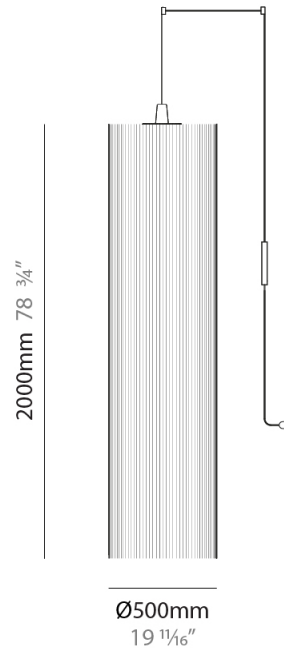

PROJECT _____
TYPE _____
SPECIFIER _____
QUANTITY _____
DATE _____

SWING SUSPENSION

D51006- _____ - _____
base number   Finish   Finish
                         Options   Options

1. To build a product code in our configurator select the specify button on the base model # product page
2. To build a manual product code on this datasheet choose from the options listed below in blue font and add the suffix to the base model #

GENERAL

Series: Swing
Brand: Fambuena
Division: Design
Mounting Type: Suspension
Mounting Location: Ceiling
Subcategory: Pendant

PHYSICAL

Shape: Cylinder
Diameter (mm): 500
Diameter (in): 19 3/4
Height (mm): 2000
Height (in): 78 3/4
Light Distribution: Direct
Diffuser: Cotton Strand Shade
Fixture Finish: WHI / BLK / RED / GRN / CRE / RUS / VIO / LIL
Fixture Material: Cotton / Metal
Cable Details: Max. Cable Length 8500mm / 335"

ELECTRICAL

Number of Lamps: 1
Lamp Type: LED Retrofit
Bulb Included: Bulb Not Included
Max. Wattage Per Lamp (W): 7
Lamp Base: E26
Input Voltage (V): 120
Upon Request: 277Vac / GU24

LED

OPTICAL

RATINGS AND CERTIFICATIONS

Certified By: Certified for North American Standards
IP rating: IP20