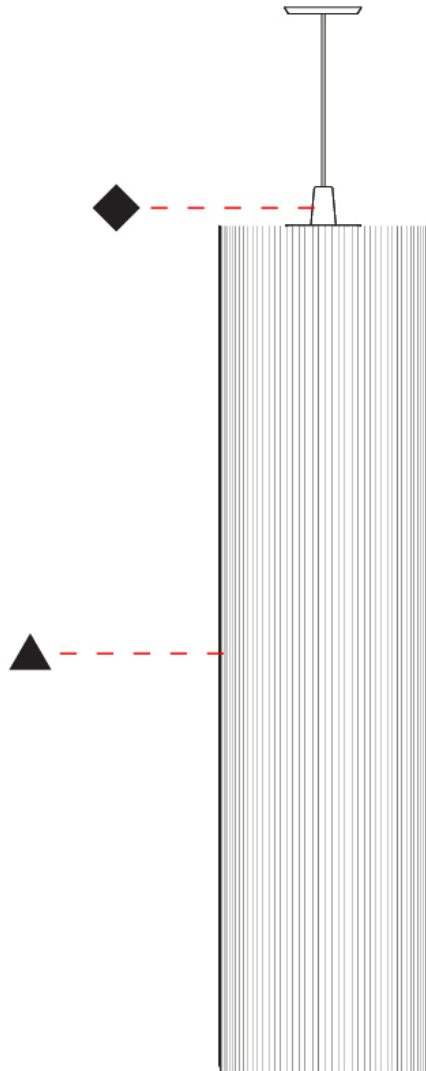

SWING SUSPENSION

D51010-

PROJECT _____

TYPE _____

SPECIFIER _____

QUANTITY _____

DATE _____

D