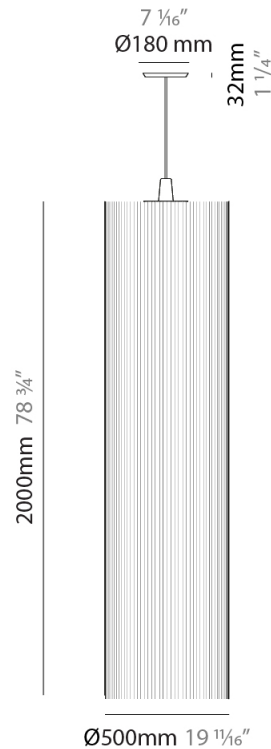

PROJECT
TYPE
SPECIFIER
QUANTITY
DATE

SWING SUSPENSION

D51010- -
base number   Finish Options   Finish Options

1. To build a product code in our configurator select the specify button on the base model # product page
2. To build a manual product code on this datasheet choose from the options listed below in blue font and add the suffix to the base model #

GENERAL

Series: Swing
Brand: Fambuena
Division: Design
Mounting Type: Suspension
Mounting Location: Ceiling
Subcategory: Pendant

PHYSICAL

Shape: Cylinder
Diameter (mm): 500
Diameter (in): 19 11/16
Height (mm): 2000
Height (in): 78 3/4
Light Distribution: Direct
Diffuser: Cotton Strand Shade
Fixture Finish: WHI / BLK / RED / GRN / CRE / RUS / VIO / LIL
Holder Finish: CHR/WHI
Fixture Material: Cotton / Metal
Cable Details: Cable Length 2000mm / 79"

ELECTRICAL

Number of Lamps: 1
Lamp Type: LED Retrofit
Bulb Included: Bulb Not Included
Max. Wattage Per Lamp (W): 7
Lamp Base: E26
Input Voltage (V): 120
Upon Request: 277Vac / GU24

LED

OPTICAL

RATINGS AND CERTIFICATIONS

Certified By: Certified for North American Standards
IP rating: IP20