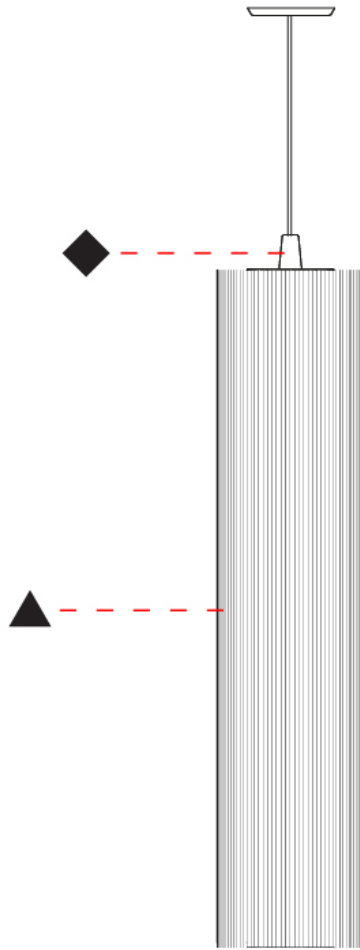

SWING SUSPENSION

D51008-

PROJECT _____

TYPE _____

SPECIFIER _____

QUANTITY _____

DATE _____

D