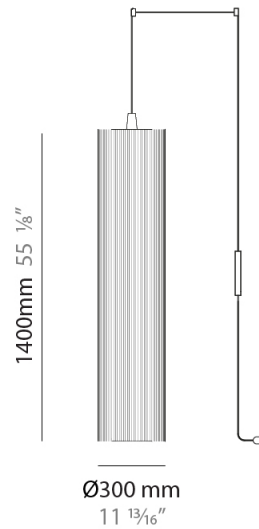

PROJECT	_____
TYPE	_____
SPECIFIER	_____
QUANTITY	_____
DATE	_____

SWING SUSPENSION

D51004- _____ - _____
base number   Finish Options   Finish Options

1. To build a product code in our configurator select the specify button on the base model # product page
2. To build a manual product code on this datasheet choose from the options listed below in blue font and add the suffix to the base model #

GENERAL

Series: Swing
Brand: Fambuena
Division: Design
Mounting Type: Suspension
Mounting Location: Ceiling
Subcategory: Pendant

PHYSICAL

Shape: Cylinder
Diameter (mm): 300
Diameter (in): 11 ¹³/₁₆
Height (mm): 1400
Height (in): 55 ¹/₈
Light Distribution: Direct
Diffuser: Cotton Strand Shade
Fixture Finish: WHI / BLK / RED / GRN / CRE / RUS / VIO / LIL
Holder Finish: Chrome
Fixture Material: Cotton / Metal
Cable Details: Max. Cable Length 8500mm / 335"

ELECTRICAL

Number of Lamps: 1
Lamp Type: LED Retrofit
Bulb Included: Bulb Not Included
Max. Wattage Per Lamp (W): 7
Lamp Base: E26
Input Voltage (V): 120
Upon Request: 277Vac / GU24

LED

OPTICAL

RATINGS AND CERTIFICATIONS

Certified By: Certified for North American Standards
IP rating: IP20