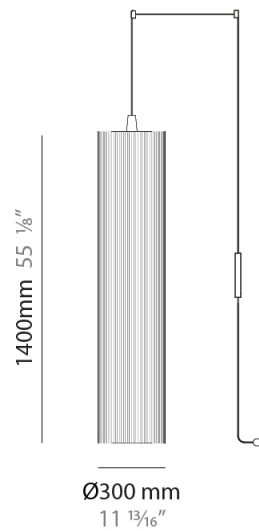

PROJECT	_____
TYPE	_____
SPECIFIER	_____
QUANTITY	_____
DATE	_____

SWING SUSPENSION

D51004- _____ - _____
base number   Finish Options   Finish Options

1. To build a product code in our configurator select the specify button on the base model # product page
2. To build a manual product code on this datasheet choose from the options listed below in blue font and add the suffix to the base model #

GENERAL

Series: Swing
Brand: Fambuena
Division: Design
Mounting Type: Suspension
Mounting Location: Ceiling
Subcategory: Pendant

PHYSICAL

Shape: Cylinder
Diameter (mm): 300
Diameter (in): 11 ¹³/₁₆
Height (mm): 1400
Height (in): 55 ¹/₈
Light Distribution: Direct
Diffuser: Cotton Strand Shade
Fixture Finish: WHI / BLK / RED / GRN / CRE / RUS / VIO / LIL
Holder Finish: Chrome
Fixture Material: Cotton / Metal
Cable Details: Max. Cable Length 8500mm / 335"

ELECTRICAL

Number of Lamps: 1
Lamp Type: LED Retrofit
Bulb Included: Bulb Not Included
Max. Wattage Per Lamp (W): 7
Lamp Base: E26
Input Voltage (V): 120
Upon Request: 277Vac / GU24

LED

OPTICAL

RATINGS AND CERTIFICATIONS

Certified By: Certified for North American Standards
IP rating: IP20