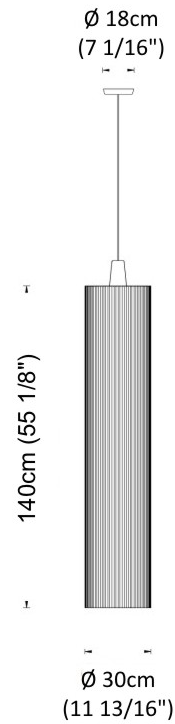

SWING SUSPENSION

D51004- -

base number Finish Options Finish Options

- To build a product code in our configurator select the specify button on the base model # product page
- To build a manual product code on this datasheet choose from the options listed below in blue font and add the suffix to the base model #

GENERAL

Series: Swing
 Partner: Fambuena
 Division: Design
 Installation: Suspension
 Product Type: Pendant
 Mounting Location: Ceiling
 Light Distribution: Direct

PHYSICAL

Shape: Cylinder
 Diameter (mm): 300
 Diameter (in): 11 ¹³/₁₆
 Height (mm): 1400
 Height (in): 55 ¹/₈
 Diffuser: Cotton Strand Shade
 Fixture Finish: WHI / BLK / RED / GRN / CRE / RUS / VIO / LIL
 Holder Finish: Chrome
 Fixture Material: Cotton / Metal
 Primary Material: Fabric
 Cable Details: Max. Cable Length 8500mm / 335"

GENERAL

Series: Swing
Partner: Fambuena
Division: Design
Installation: Suspension
Product Type: Pendant
Mounting Location: Ceiling
Light Distribution: Direct

PHYSICAL

Shape: Cylinder
Diameter (mm): 300
Diameter (in): 11 ¹³/₁₆
Height (mm): 1400
Height (in): 55 ¹/₈
Fixture Material: Cotton / Metal
Primary Material: Fabric
Cable Details: Cable Length 200cm / 79"

Cable Length 200cm / 79"

SWING

COLOR FINISH CHART

Fixture Finish

White - WHI

Black - BLK

Red - RED

Green - GRN