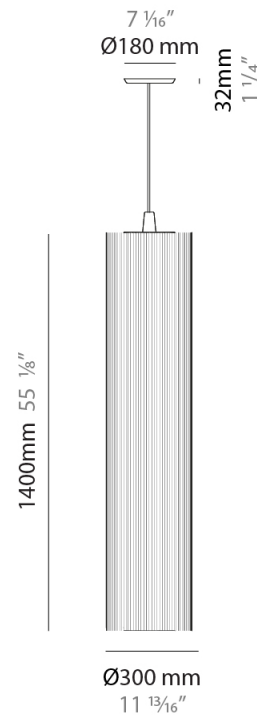

PROJECT
TYPE
SPECIFIER
QUANTITY
DATE

SWING SUSPENSION

D51008- -

base number	Finish Options	Finish Options

1. To build a product code in our configurator select the specify button on the base model # product page
2. To build a manual product code on this datasheet choose from the options listed below in blue font and add the suffix to the base model #

GENERAL

Series: Swing
Partner: Fambuena
Division: Design
Installation: Suspension
Product Type: Pendant
Mounting Location: Ceiling
Light Distribution: Direct

PHYSICAL

Shape: Cylinder
Diameter (mm): 300
Diameter (in): 11 ¹³/₁₆
Height (mm): 1400
Height (in): 55 ¹/₈
Diffuser: Cotton Strand Shade
Fixture Finish: WHI / BLK / RED / GRN / CRE / RUS / VIO / LIL
Holder Finish: CHR/WHI
Fixture Material: Cotton / Metal
Primary Material: Fabric
Cable Details: Cable Length 2000mm / 79"

ELECTRICAL

Number of Lamps: 1
Lamp Type: LED Retrofit
Bulb Included: Bulb Not Included
Max. Wattage Per Lamp (W): 7
Lamp Base: E26
Input Voltage (V): 120
Upon Request: 277Vac / GU24

LED

OPTICAL

RATINGS AND CERTIFICATIONS

Certified By: Certified for North American Standards
IP rating: IP20