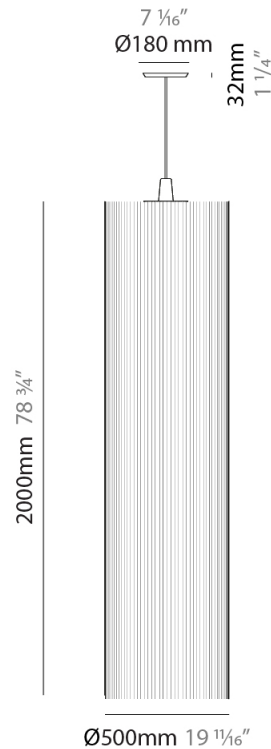

SWING SUSPENSION

D51010- _____ - _____

base number   Finish Options   Finish Options

1. To build a product code in our configurator select the specify button on the base model # product page
2. To build a manual product code on this datasheet choose from the options listed below in blue font and add the suffix to the base model #

GENERAL

Series: Swing
Partner: Fambuena
Division: Design
Installation: Suspension
Product Type: Pendant
Mounting Location: Ceiling
Light Distribution: Direct

PHYSICAL

Shape: Cylinder
Diameter (mm): 500
Diameter (in): 19 11/16
Height (mm): 2000
Height (in): 78 3/4
Diffuser: Cotton Strand Shade
Fixture Finish: WHI / BLK / RED / GRN / CRE / RUS / VIO / LIL
Holder Finish: CHR/WHI
Fixture Material: Cotton / Metal
Primary Material: Fabric
Cable Details: Cable Length 2000mm / 79"

ELECTRICAL

Number of Lamps: 1
Lamp Type: LED Retrofit
Bulb Included: Bulb Not Included
Max. Wattage Per Lamp (W): 7
Lamp Base: E26
Input Voltage (V): 120
Upon Request: 277Vac / GU24

LED

OPTICAL

RATINGS AND CERTIFICATIONS

Certified By: Certified for North American Standards
IP rating: IP20

PROJECT
TYPE
SPECIFIER
QUANTITY
DATE