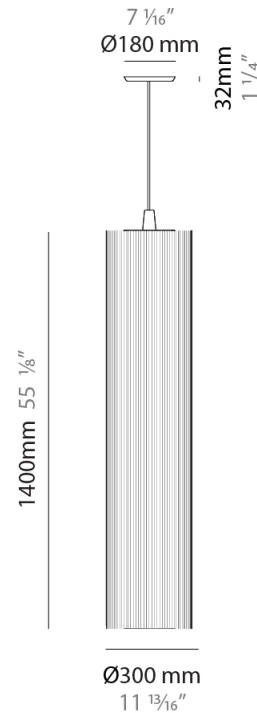

PROJECT
TYPE
SPECIFIER
QUANTITY
DATE

SWING SUSPENSION

D51008- -
base number   Finish Options   Finish Options

1. To build a product code in our configurator select the specify button on the base model # product page
2. To build a manual product code on this datasheet choose from the options listed below in blue font and add the suffix to the base model #

GENERAL

Series: Swing
Partner: Fambuena
Division: Design
Installation: Suspension
Product Type: Pendant
Mounting Location: Ceiling
Light Distribution: Direct

PHYSICAL

Shape: Cylinder
Diameter (mm): 300
Diameter (in): 11 ¹³/₁₆
Height (mm): 1400
Height (in): 55 ¹/₈
Diffuser: Cotton Strand Shade
Fixture Finish: WHI / BLK / RED / GRN / CRE / RUS / VIO / LIL
Holder Finish: CHR/WHI
Fixture Material: Cotton / Metal
Primary Material: Fabric
Cable Details: Cable Length 2000mm / 79"

ELECTRICAL

Number of Lamps: 1
Lamp Type: LED Retrofit
Bulb Included: Bulb Not Included
Max. Wattage Per Lamp (W): 7
Lamp Base: E26
Input Voltage (V): 120
Upon Request: 277Vac / GU24

LED

OPTICAL

RATINGS AND CERTIFICATIONS

Certified By: Certified for North American Standards
IP rating: IP20