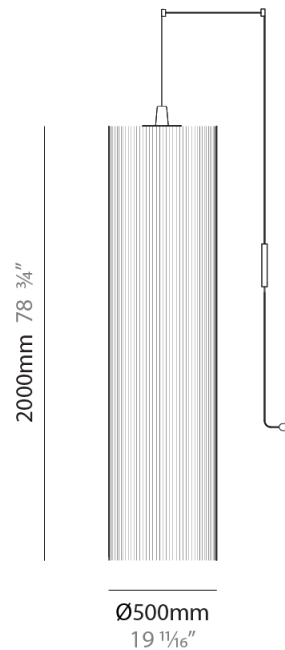

PROJECT	_____
TYPE	_____
SPECIFIER	_____
QUANTITY	_____
DATE	_____

SWING SUSPENSION

D51006- _____ - _____
base number   Finish   Finish
                         Options   Options

1. To build a product code in our configurator select the specify button on the base model # product page
2. To build a manual product code on this datasheet choose from the options listed below in blue font and add the suffix to the base model #

GENERAL

Series: Swing
Partner: Fambuena
Division: Design
Installation: Suspension
Product Type: Pendant
Mounting Location: Ceiling
Light Distribution: Direct

PHYSICAL

Shape: Cylinder
Diameter (mm): 500
Diameter (in): 19 3/4
Height (mm): 2000
Height (in): 78 3/4
Diffuser: Cotton Strand Shade
Fixture Finish: WHI / BLK / RED / GRN / CRE / RUS / VIO / LIL
Fixture Material: Cotton / Metal
Primary Material: Fabric
Cable Details: Max. Cable Length 8500mm / 335"

ELECTRICAL

Number of Lamps: 1
Lamp Type: LED Retrofit
Bulb Included: Bulb Not Included
Max. Wattage Per Lamp (W): 7
Lamp Base: E26
Input Voltage (V): 120
Upon Request: 277Vac / GU24

LED

OPTICAL

RATINGS AND CERTIFICATIONS

Certified By: Certified for North American Standards
IP rating: IP20