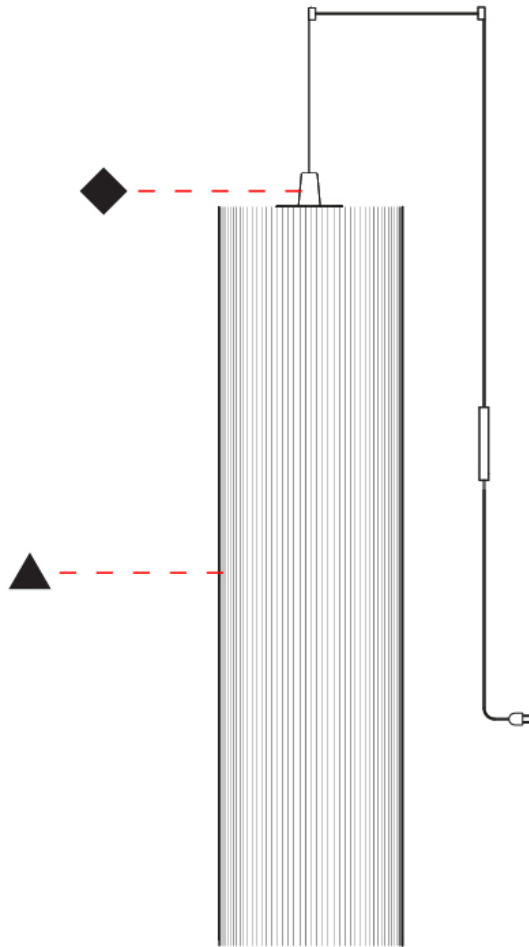

SWING SUSPENSION

D51006-

PROJECT

TYPE

SPECIFIER

QUANTITY

DATE

D