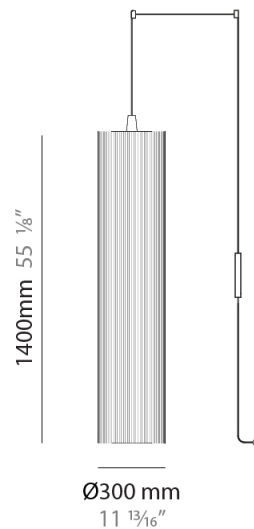

SWING SUSPENSION

D51004- _____ - _____

base number   Finish Options   Finish Options

1. To build a product code in our configurator select the specify button on the base model # product page
2. To build a manual product code on this datasheet choose from the options listed below in blue font and add the suffix to the base model #

GENERAL

Series: Swing
Partner: Fambuena
Division: Design
Installation: Suspension
Product Type: Pendant
Mounting Location: Ceiling
Light Distribution: Direct

PHYSICAL

Shape: Cylinder
Diameter (mm): 300
Diameter (in): 11 ¹³/₁₆
Height (mm): 1400
Height (in): 55 ¹/₈
Diffuser: Cotton Strand Shade
Fixture Finish: WHI / BLK / RED / GRN / CRE / RUS / VIO / LIL
Holder Finish: Chrome
Fixture Material: Cotton / Metal
Primary Material: Fabric
Cable Details: Max. Cable Length 8500mm / 335"

ELECTRICAL

Number of Lamps: 1
Lamp Type: LED Retrofit
Bulb Included: Bulb Not Included
Max. Wattage Per Lamp (W): 7
Lamp Base: E26
Input Voltage (V): 120
Upon Request: 277Vac / GU24

LED

OPTICAL

RATINGS AND CERTIFICATIONS

Certified By: Certified for North American Standards
IP rating: IP20

PROJECT
TYPE
SPECIFIER
QUANTITY
DATE