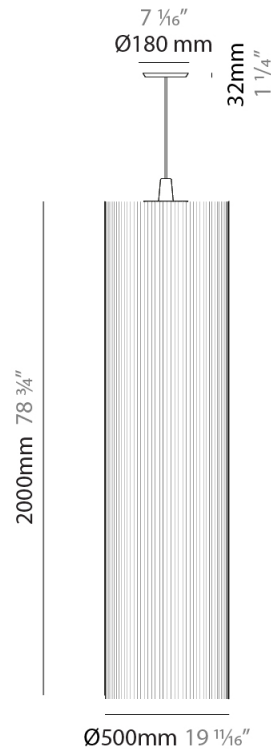

SWING SUSPENSION

D51010-

base number   Finish Options   Finish Options

1. To build a product code in our configurator select the specify button on the base model # product page
2. To build a manual product code on this datasheet choose from the options listed below in blue font and add the suffix to the base model #

GENERAL

Series: Swing
Brand: Fambuena
Division: Design
Mounting Type: Suspension
Mounting Location: Ceiling
Subcategory: Pendant

PHYSICAL

Shape: Cylinder
Diameter (mm): 500
Diameter (in): 19 11/16
Height (mm): 2000
Height (in): 78 3/4
Light Distribution: Direct
Diffuser: Cotton Strand Shade
Fixture Finish: WHI / BLK / RED / GRN / CRE / RUS / VIO / LIL
Holder Finish: CHR/WHI
Fixture Material: Cotton / Metal
Cable Details: Cable Length 2000mm / 79"

ELECTRICAL

Number of Lamps: 1
Lamp Type: LED Retrofit
Bulb Included: Bulb Not Included
Max. Wattage Per Lamp (W): 7
Lamp Base: E26
Input Voltage (V): 120
Upon Request: 277Vac / GU24

LED

OPTICAL

RATINGS AND CERTIFICATIONS

Certified By: Certified for North American Standards
IP rating: IP20

PROJECT
TYPE
SPECIFIER
QUANTITY
DATE