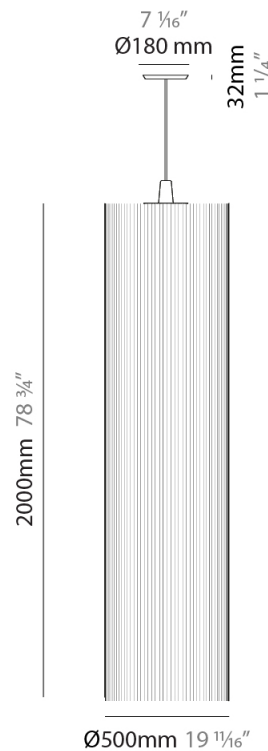

SWING SUSPENSION

D51010- -
base number   Finish Options   Finish Options

1. To build a product code in our configurator select the specify button on the base model # product page
2. To build a manual product code on this datasheet choose from the options listed below in blue font and add the suffix to the base model #

GENERAL

Series: Swing
Partner: Fambuena
Division: Design
Installation: Suspension
Product Type: Pendant
Mounting Location: Ceiling
Light Distribution: Direct

PHYSICAL

Shape: Cylinder
Diameter (mm): 500
Diameter (in): 19 11/16
Height (mm): 2000
Height (in): 78 3/4
Diffuser: Cotton Strand Shade
Fixture Finish: WHI / BLK / RED / GRN / CRE / RUS / VIO / LIL
Holder Finish: CHR/WHI
Fixture Material: Cotton / Metal
Primary Material: Fabric
Cable Details: Cable Length 2000mm / 79"

ELECTRICAL

Number of Lamps: 1
Lamp Type: LED Retrofit
Bulb Included: Bulb Not Included
Max. Wattage Per Lamp (W): 7
Lamp Base: E26
Input Voltage (V): 120
Upon Request: 277Vac / GU24

LED

OPTICAL

RATINGS AND CERTIFICATIONS

Certified By: Certified for North American Standards
IP rating: IP20

PROJECT
TYPE
SPECIFIER
QUANTITY
DATE