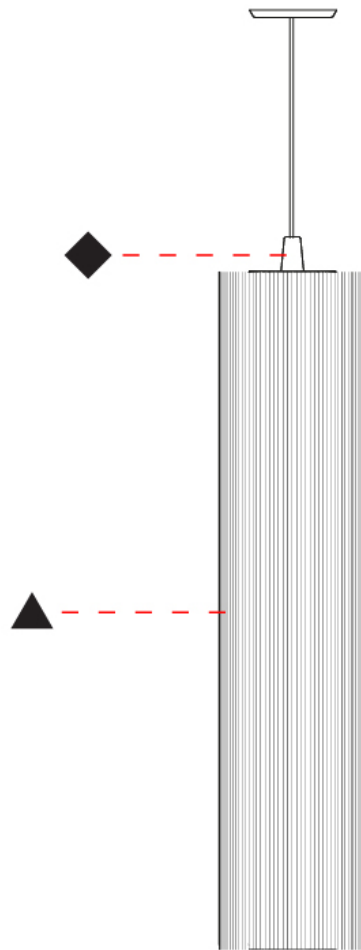

SWING SUSPENSION

D51008-

PROJECT _____

TYPE _____

SPECIFIER _____

QUANTITY _____

DATE _____

D