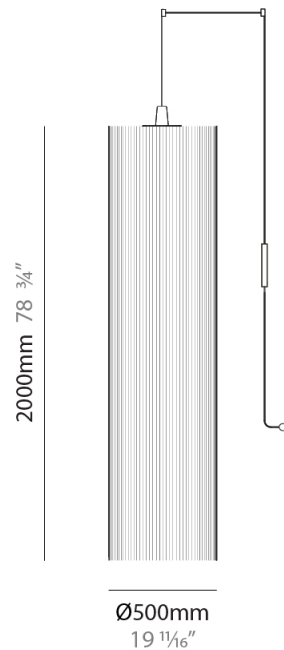

PROJECT _____
TYPE _____
SPECIFIER _____
QUANTITY _____
DATE _____

SWING SUSPENSION

D51006- _____ - _____
base number   Finish   Finish
                         Options   Options

1. To build a product code in our configurator select the specify button on the base model # product page
2. To build a manual product code on this datasheet choose from the options listed below in blue font and add the suffix to the base model #

GENERAL

Series: Swing
Partner: Fambuena
Division: Design
Installation: Suspension
Product Type: Pendant
Mounting Location: Ceiling
Light Distribution: Direct

PHYSICAL

Shape: Cylinder
Diameter (mm): 500
Diameter (in): 19 3/4
Height (mm): 2000
Height (in): 78 3/4
Diffuser: Cotton Strand Shade
Fixture Finish: WHI / BLK / RED / GRN / CRE / RUS / VIO / LIL
Fixture Material: Cotton / Metal
Primary Material: Fabric
Cable Details: Max. Cable Length 8500mm / 335"

ELECTRICAL

Number of Lamps: 1
Lamp Type: LED Retrofit
Bulb Included: Bulb Not Included
Max. Wattage Per Lamp (W): 7
Lamp Base: E26
Input Voltage (V): 120
Upon Request: 277Vac / GU24

LED

OPTICAL

RATINGS AND CERTIFICATIONS

Certified By: Certified for North American Standards
IP rating: IP20