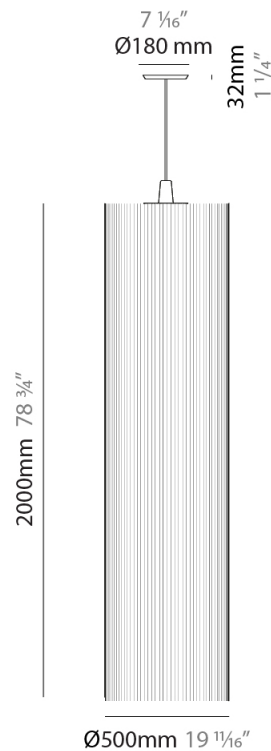

SWING SUSPENSION

D51010- -
base number   Finish Options   Finish Options

1. To build a product code in our configurator select the specify button on the base model # product page
2. To build a manual product code on this datasheet choose from the options listed below in blue font and add the suffix to the base model #

GENERAL

Series: Swing
Partner: Fambuena
Division: Design
Installation: Suspension
Product Type: Pendant
Mounting Location: Ceiling
Light Distribution: Direct

PHYSICAL

Shape: Cylinder
Diameter (mm): 500
Diameter (in): 19 11/16
Height (mm): 2000
Height (in): 78 3/4
Diffuser: Cotton Strand Shade
Fixture Finish: WHI / BLK / RED / GRN / CRE / RUS / VIO / LIL
Holder Finish: CHR/WHI
Fixture Material: Cotton / Metal
Primary Material: Fabric
Cable Details: Cable Length 2000mm / 79"

ELECTRICAL

Number of Lamps: 1
Lamp Type: LED Retrofit
Bulb Included: Bulb Not Included
Max. Wattage Per Lamp (W): 7
Lamp Base: E26
Input Voltage (V): 120
Upon Request: 277Vac / GU24

LED

OPTICAL

RATINGS AND CERTIFICATIONS

Certified By: Certified for North American Standards
IP rating: IP20

PROJECT
TYPE
SPECIFIER
QUANTITY
DATE