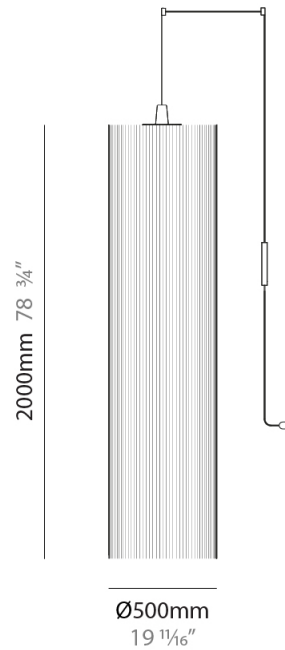

PROJECT _____
TYPE _____
SPECIFIER _____
QUANTITY _____
DATE _____

SWING SUSPENSION

D51006- _____
base number   Finish   Finish
                         Options   Options

1. To build a product code in our configurator select the specify button on the base model # product page
2. To build a manual product code on this datasheet choose from the options listed below in blue font and add the suffix to the base model #

GENERAL

Series: Swing
Partner: Fambuena
Division: Design
Installation: Suspension
Product Type: Pendant
Mounting Location: Ceiling
Light Distribution: Direct

PHYSICAL

Shape: Cylinder
Diameter (mm): 500
Diameter (in): 19 3/4
Height (mm): 2000
Height (in): 78 3/4
Diffuser: Cotton Strand Shade
Fixture Finish: WHI / BLK / RED / GRN / CRE / RUS / VIO / LIL
Fixture Material: Cotton / Metal
Primary Material: Fabric
Cable Details: Max. Cable Length 8500mm / 335"

ELECTRICAL

Number of Lamps: 1
Lamp Type: LED Retrofit
Bulb Included: Bulb Not Included
Max. Wattage Per Lamp (W): 7
Lamp Base: E26
Input Voltage (V): 120
Upon Request: 277Vac / GU24

LED

OPTICAL

RATINGS AND CERTIFICATIONS

Certified By: Certified for North American Standards
IP rating: IP20