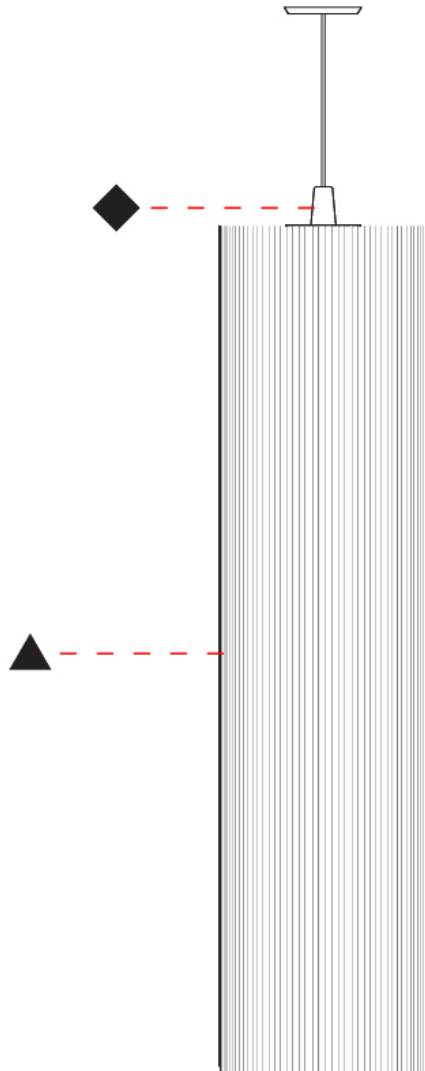

SWING SUSPENSION

D51010-

PROJECT

TYPE

SPECIFIER

QUANTITY

DATE

D