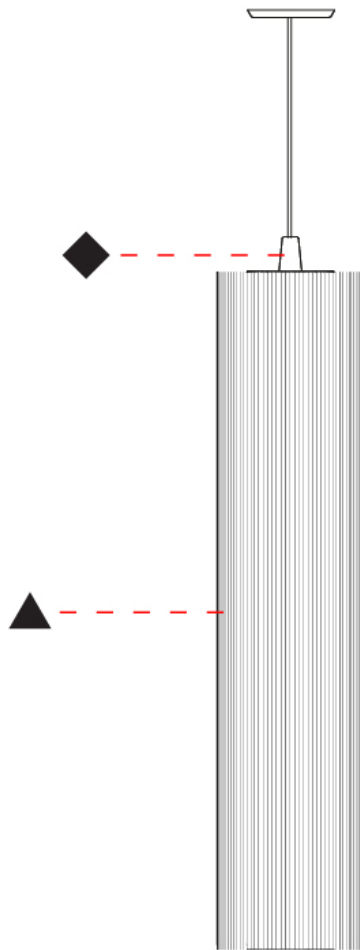

SWING SUSPENSION

D51008-

PROJECT

TYPE

SPECIFIER

QUANTITY

DATE

D