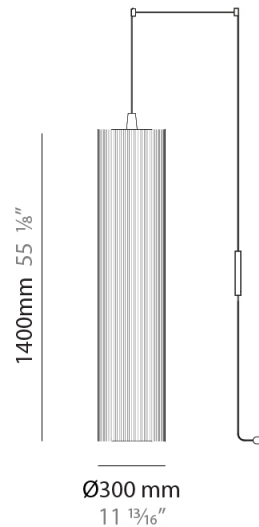

PROJECT
TYPE
SPECIFIER
QUANTITY
DATE

SWING SUSPENSION

D51004- -
base number   Finish Options   Finish Options

1. To build a product code in our configurator select the specify button on the base model # product page
2. To build a manual product code on this datasheet choose from the options listed below in blue font and add the suffix to the base model #

GENERAL

Series: Swing
Brand: Fambuena
Division: Design
Mounting Type: Suspension
Mounting Location: Ceiling
Subcategory: Pendant

PHYSICAL

Shape: Cylinder
Diameter (mm): 300
Diameter (in): 11 ¹³/₁₆
Height (mm): 1400
Height (in): 55 ¹/₈
Light Distribution: Direct
Diffuser: Cotton Strand Shade
Fixture Finish: WHI / BLK / RED / GRN / CRE / RUS / VIO / LIL
Holder Finish: Chrome
Fixture Material: Cotton / Metal
Cable Details: Max. Cable Length 8500mm / 335"

ELECTRICAL

Number of Lamps: 1
Lamp Type: LED Retrofit
Bulb Included: Bulb Not Included
Max. Wattage Per Lamp (W): 7
Lamp Base: E26
Input Voltage (V): 120
Upon Request: 277Vac / GU24

LED

OPTICAL

RATINGS AND CERTIFICATIONS

Certified By: Certified for North American Standards
IP rating: IP20