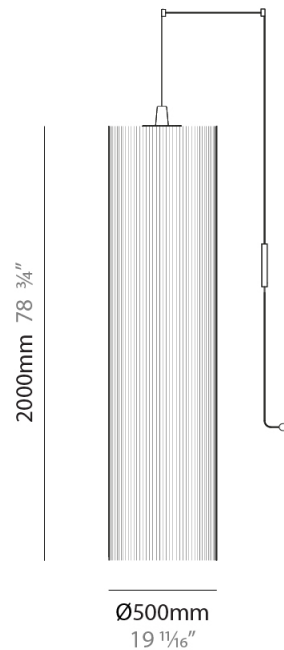

PROJECT _____
TYPE _____
SPECIFIER _____
QUANTITY _____
DATE _____

SWING SUSPENSION

D51006- _____ - _____
base number   Finish   Finish
                         Options   Options

1. To build a product code in our configurator select the specify button on the base model # product page
2. To build a manual product code on this datasheet choose from the options listed below in blue font and add the suffix to the base model #

GENERAL

Series: Swing
Brand: Fambuena
Division: Design
Mounting Type: Suspension
Mounting Location: Ceiling
Subcategory: Pendant

PHYSICAL

Shape: Cylinder
Diameter (mm): 500
Diameter (in): 19 3/4
Height (mm): 2000
Height (in): 78 3/4
Light Distribution: Direct
Diffuser: Cotton Strand Shade
Fixture Finish: WHI / BLK / RED / GRN / CRE / RUS / VIO / LIL
Fixture Material: Cotton / Metal
Cable Details: Max. Cable Length 8500mm / 335"

ELECTRICAL

Number of Lamps: 1
Lamp Type: LED Retrofit
Bulb Included: Bulb Not Included
Max. Wattage Per Lamp (W): 7
Lamp Base: E26
Input Voltage (V): 120
Upon Request: 277Vac / GU24

LED

OPTICAL

RATINGS AND CERTIFICATIONS

Certified By: Certified for North American Standards
IP rating: IP20