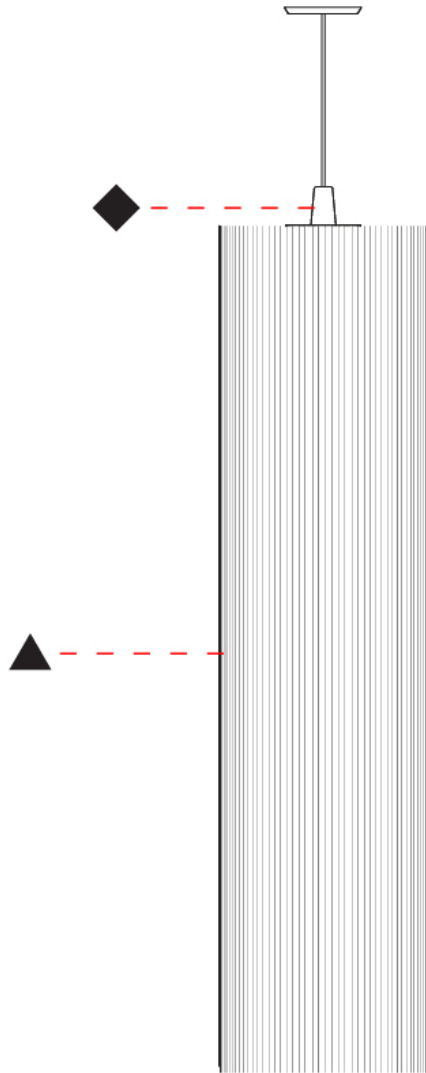

SWING SUSPENSION

D51010-

PROJECT

TYPE

SPECIFIER

QUANTITY

DATE

D