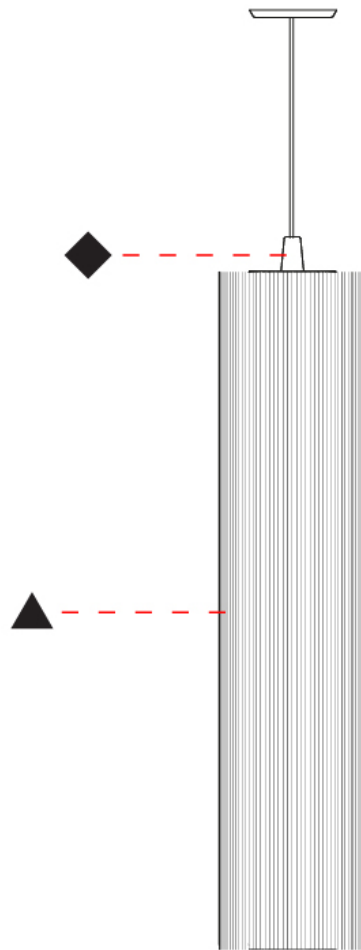

SWING SUSPENSION

D51008-

PROJECT

TYPE

SPECIFIER

QUANTITY

DATE

D