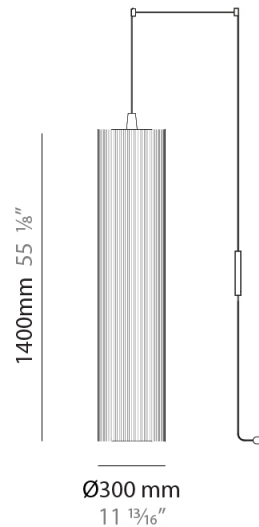

PROJECT	_____
TYPE	_____
SPECIFIER	_____
QUANTITY	_____
DATE	_____

SWING SUSPENSION

D51004- _____ - _____
base number   Finish   Finish
                         Options   Options

1. To build a product code in our configurator select the specify button on the base model # product page
2. To build a manual product code on this datasheet choose from the options listed below in blue font and add the suffix to the base model #

GENERAL

Series: Swing
Brand: Fambuena
Division: Design
Mounting Type: Suspension
Mounting Location: Ceiling
Subcategory: Pendant

PHYSICAL

Shape: Cylinder
Diameter (mm): 300
Diameter (in): 11 ¹³/₁₆
Height (mm): 1400
Height (in): 55 ¹/₈
Light Distribution: Direct
Diffuser: Cotton Strand Shade
Fixture Finish: WHI / BLK / RED / GRN / CRE / RUS / VIO / LIL
Holder Finish: Chrome
Fixture Material: Cotton / Metal
Cable Details: Max. Cable Length 8500mm / 335"

ELECTRICAL

Number of Lamps: 1
Lamp Type: LED Retrofit
Bulb Included: Bulb Not Included
Max. Wattage Per Lamp (W): 7
Lamp Base: E26
Input Voltage (V): 120
Upon Request: 277Vac / GU24

LED

OPTICAL

RATINGS AND CERTIFICATIONS

Certified By: Certified for North American Standards
IP rating: IP20