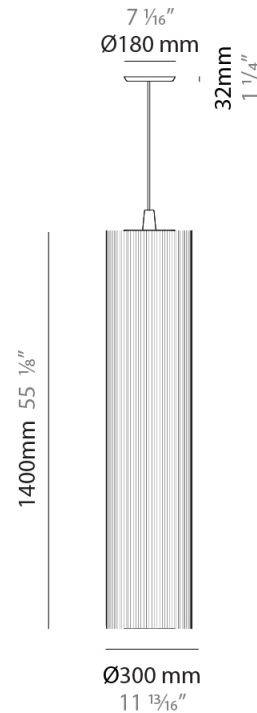

PROJECT
TYPE
SPECIFIER
QUANTITY
DATE

SWING SUSPENSION

D51008- _____ - _____
base number   Finish Options   Finish Options

1. To build a product code in our configurator select the specify button on the base model # product page
2. To build a manual product code on this datasheet choose from the options listed below in blue font and add the suffix to the base model #

GENERAL

Series: Swing
Brand: Fambuena
Division: Design
Mounting Type: Suspension
Mounting Location: Ceiling
Subcategory: Pendant

PHYSICAL

Shape: Cylinder
Diameter (mm): 300
Diameter (in): 11 ¹³/₁₆
Height (mm): 1400
Height (in): 55 ¹/₈
Light Distribution: Direct
Diffuser: Cotton Strand Shade
Fixture Finish: WHI / BLK / RED / GRN / CRE / RUS / VIO / LIL
Holder Finish: CHR/WHI
Fixture Material: Cotton / Metal
Cable Details: Cable Length 2000mm / 79"

ELECTRICAL

Number of Lamps: 1
Lamp Type: LED Retrofit
Bulb Included: Bulb Not Included
Max. Wattage Per Lamp (W): 7
Lamp Base: E26
Input Voltage (V): 120
Upon Request: 277Vac / GU24

LED

OPTICAL

RATINGS AND CERTIFICATIONS

Certified By: Certified for North American Standards
IP rating: IP20