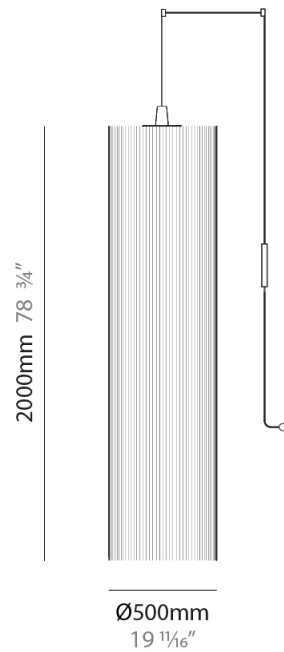

PROJECT _____
TYPE _____
SPECIFIER _____
QUANTITY _____
DATE _____

SWING SUSPENSION

D51006- _____ - _____
base number   Finish   Finish
                         Options   Options

1. To build a product code in our configurator select the specify button on the base model # product page
2. To build a manual product code on this datasheet choose from the options listed below in blue font and add the suffix to the base model #

GENERAL

Series: Swing
Brand: Fambuena
Division: Design
Mounting Type: Suspension
Mounting Location: Ceiling
Subcategory: Pendant

PHYSICAL

Shape: Cylinder
Diameter (mm): 500
Diameter (in): 19 3/4
Height (mm): 2000
Height (in): 78 3/4
Light Distribution: Direct
Diffuser: Cotton Strand Shade
Fixture Finish: [WHI](#) / [BLK](#) / [RED](#) / [GRN](#) / [CRE](#) / [RUS](#) / [VIO](#) / [LIL](#)
Fixture Material: Cotton / Metal
Cable Details: Max. Cable Length 8500mm / 335"

ELECTRICAL

Number of Lamps: 1
Lamp Type: LED Retrofit
Bulb Included: Bulb Not Included
Max. Wattage Per Lamp (W): 7
Lamp Base: E26
Input Voltage (V): 120
Upon Request: 277Vac / GU24

LED

OPTICAL

RATINGS AND CERTIFICATIONS

Certified By: Certified for North American Standards
IP rating: IP20