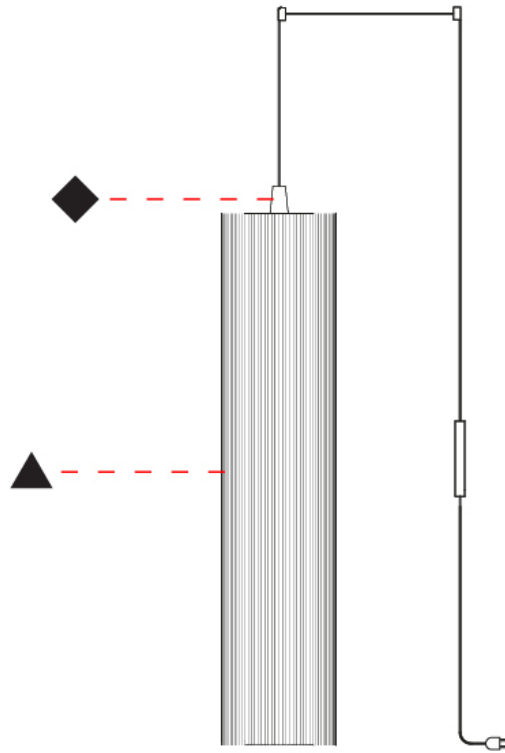

SWING SUSPENSION

D51004-

PROJECT

TYPE

SPECIFIER

QUANTITY

DATE

D