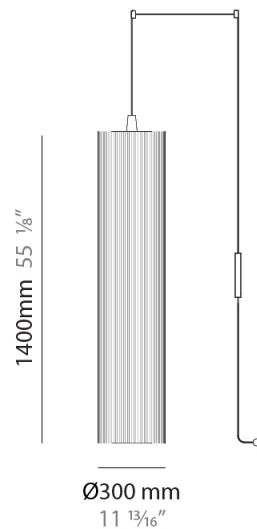

PROJECT	_____
TYPE	_____
SPECIFIER	_____
QUANTITY	_____
DATE	_____

SWING SUSPENSION

D51004- _____ - _____
base number   Finish Options   Finish Options

1. To build a product code in our configurator select the specify button on the base model # product page
2. To build a manual product code on this datasheet choose from the options listed below in blue font and add the suffix to the base model #

GENERAL

Series: Swing
Brand: Fambuena
Division: Design
Mounting Type: Suspension
Mounting Location: Ceiling
Subcategory: Pendant

PHYSICAL

Shape: Cylinder
Diameter (mm): 300
Diameter (in): 11 ¹³/₁₆
Height (mm): 1400
Height (in): 55 ¹/₈
Light Distribution: Direct
Diffuser: Cotton Strand Shade
Fixture Finish: WHI / BLK / RED / GRN / CRE / RUS / VIO / LIL
Holder Finish: Chrome
Fixture Material: Cotton / Metal
Cable Details: Max. Cable Length 8500mm / 335"

ELECTRICAL

Number of Lamps: 1
Lamp Type: LED Retrofit
Bulb Included: Bulb Not Included
Max. Wattage Per Lamp (W): 7
Lamp Base: E26
Input Voltage (V): 120
Upon Request: 277Vac / GU24

LED

OPTICAL

RATINGS AND CERTIFICATIONS

Certified By: Certified for North American Standards
IP rating: IP20