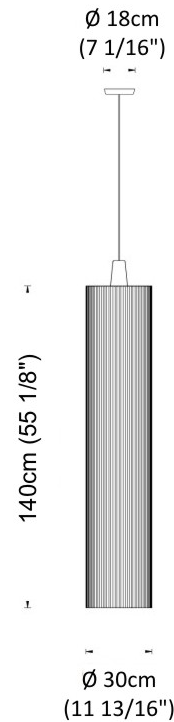

PROJECT
TYPE
SPECIFIER
QUANTITY
DATE

SWING SUSPENSION

D51008- : D51008-CHR-GRN

base number

1. To build a product code in our configurator select the specify button on the base model # product page
2. To build a manual product code on this datasheet choose from the options listed below in blue font and add the suffix to the base model #

GENERAL

Series: Swing
Partner: Fambuena
Division: Design
Installation: Suspension
Product Type: Pendant
Mounting Location: Ceiling
Light Distribution: Direct

PHYSICAL

Shape: Cylinder
Diameter (mm): 300
Diameter (in): 11 ¹³/₁₆
Height (mm): 1400
Height (in): 55 ¹/₈
Fixture Material: Cotton / Metal
Primary Material: Fabric
Cable Details: Cable Length 200cm / 79"

ELECTRICAL

Lamp Type: LED Retrofit
Total Output Wattage (W): 20
Driver Included: No

LED

OPTICAL

RATINGS AND CERTIFICATIONS

Certified By: CSA Certified to UL and CSA Standards