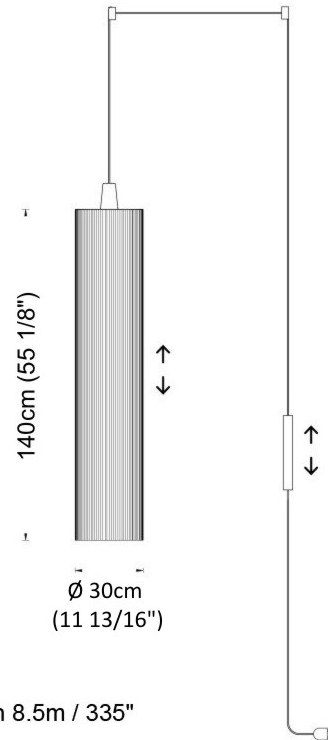

SWING SUSPENSION

D51004- : D51004-BLK

base number

1. To build a product code in our configurator select the specify button on the base model # product page
2. To build a manual product code on this datasheet choose from the options listed below in blue font and add the suffix to the base model #

GENERAL

Series: Swing
Partner: Fambuena
Division: Design
Installation: Suspension
Product Type: Pendant
Mounting Location: Ceiling
Light Distribution: Direct

PHYSICAL

Shape: Cylinder
Diameter (mm): 300
Diameter (in): 11 ¹³/₁₆
Height (mm): 1400
Height (in): 55 ¹/₈
Diffuser: Black Cotton Threads
Fixture Finish: Chrome
Fixture Material: Cotton / Metal
Primary Material: Fabric
Cable Details: Max. Cable Length 8.5m / 335"

ELECTRICAL

Lamp Type: LED Retrofit
Total Output Wattage (W): 20
Driver Included: No

LED

OPTICAL

RATINGS AND CERTIFICATIONS

Certified By: CSA Certified to UL and CSA Standards

PROJECT
TYPE
SPECIFIER
QUANTITY
DATE