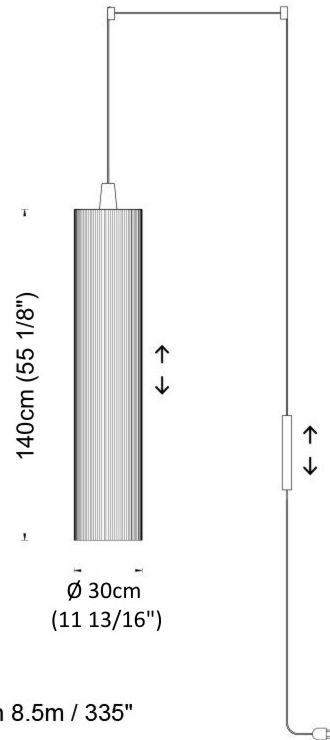

SWING SUSPENSION

D51004- : D51004-BLK

base number

1. To build a product code in our configurator select the specify button on the base model # product page
2. To build a manual product code on this datasheet choose from the options listed below in blue font and add the suffix to the base model #

GENERAL

Series: Swing
Partner: Fambuena
Division: Design
Installation: Suspension
Product Type: Pendant
Mounting Location: Ceiling
Light Distribution: Direct

PHYSICAL

Shape: Cylinder
Diameter (mm): 300
Diameter (in): 11 ¹³/₁₆
Height (mm): 1400
Height (in): 55 ¹/₈
Diffuser: Black Cotton Threads
Fixture Finish: Chrome
Fixture Material: Cotton / Metal
Primary Material: Fabric
Cable Details: Max. Cable Length 8.5m / 335"

ELECTRICAL

Lamp Type: LED Retrofit
Total Output Wattage (W): 20
Driver Included: No

LED

OPTICAL

RATINGS AND CERTIFICATIONS

Certified By: CSA Certified to UL and CSA Standards

PROJECT	_____
TYPE	_____
SPECIFIER	_____
QUANTITY	_____
DATE	_____