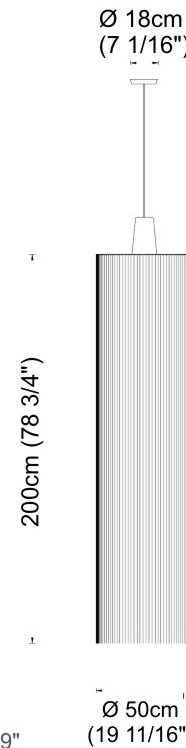

SWING SUSPENSION

D51004- -

base number Finish Finish
Options Options

1. To build a product code in our configurator select the specify button on the base model # product page
2. To build a manual product code on this datasheet choose from the options listed below in blue font and add the suffix to the base model #

PROJECT _____

TYPE _____

SPECIFIER _____

QUANTITY _____

DATE _____

SWING SUSPENSION

D51006- _____ - _____

base number Finish Finish
Options Options

GENERAL

Series: Swing
 Partner: Fambuena
 Division: Design
 Installation: Suspension
 Product Type: Pendant
 Mounting Location: Ceiling
 Light Distribution: Direct

PHYSICAL

Shape: Cylinder
 Diameter (mm): 500
 Diameter (in): 19 11/16
 Height (mm): 2000
 Height (in): 78 3/4
 Fixture Material: Cotton / Metal
 Primary Material: Fabric
 Cable Details: Cable Length 200cm / 79"

ELECTRICAL

Lamp Type: LED Retrofit
 Total Output Wattage (W): 32
 Driver Included: No

LED

OPTICAL

RATINGS AND CERTIFICATIONS

Certified By: CSA Certified to UL and CSA Standards

Cable Length 200cm / 79"

SWING