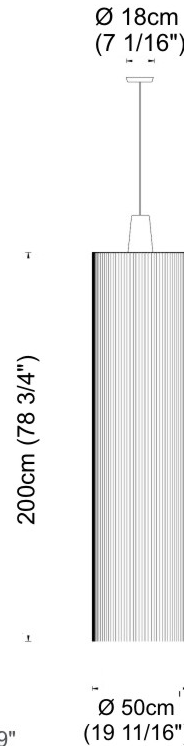

SWING SUSPENSION

D51004- _____ - _____

base number Finish Options Finish Options

1. To build a product code in our configurator select the specify button on the base model # product page
2. To build a manual product code on this datasheet choose from the options listed below in blue font and add the suffix to the base model #

D

PROJECT
TYPE
SPECIFIER
QUANTITY
DATE

SWING SUSPENSION

D51008- : D51008-CHR-BLK

base number

- To build a product code in our configurator select the specify button on the base model # product page
- To build a manual product code on this datasheet choose from the options listed below in blue font and add the suffix to the base model #

GENERAL

Series: Swing
Partner: Fambuena
Division: Design
Installation: Suspension
Product Type: Pendant
Mounting Location: Ceiling
Light Distribution: Direct

PHYSICAL

Shape: Cylinder
Diameter (mm): 500
Diameter (in): 19 11/16
Height (mm): 2000
Height (in): 78 3/4
Fixture Material: Cotton / Metal
Primary Material: Fabric
Cable Details: Cable Length 200cm / 79"

Cable Length 200cm / 79"

SWING COLOR FINISH CHART

PROJECT	_____
TYPE	_____
SPECIFIER	_____
QUANTITY	_____
DATE	_____

Fixture Finish

White - WHI

Black - BLK

Red - RED

Green - GRN