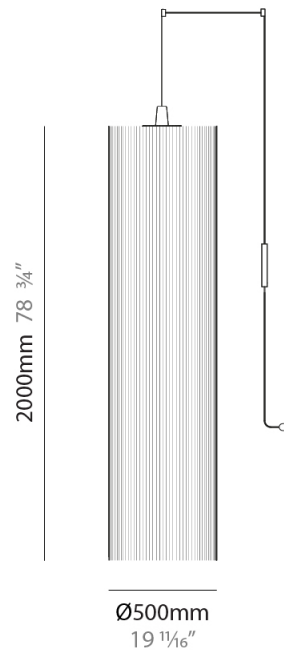

PROJECT _____

TYPE _____

SPECIFIER _____

QUANTITY _____

DATE _____

SWING SUSPENSION

D51006- _____ - _____

base number   Finish   Finish
Options   Options

1. To build a product code in our configurator select the specify button on the base model # product page
2. To build a manual product code on this datasheet choose from the options listed below in blue font and add the suffix to the base model #

GENERAL

Series: Swing _____

Partner: Fambuena _____

Division: Design _____

Installation: Suspension _____

Product Type: Pendant _____

Mounting Location: Ceiling _____

Light Distribution: Direct _____

PHYSICAL

Shape: Cylinder _____

Diameter (mm): 500 _____

Diameter (in): 19 ³/₄ _____

Height (mm): 2000 _____

Height (in): 78 ³/₄ _____

Diffuser: Cotton Strand Shade _____

Fixture Finish: WHI / BLK / RED / GRN / CRE / RUS / VIO / LIL _____

Fixture Material: Cotton / Metal _____

Primary Material: Fabric _____

Cable Details: Max. Cable Length 8500mm / 335" _____

ELECTRICAL

Number of Lamps: 1 _____

Lamp Type: LED Retrofit _____

Bulb Included: Bulb Not Included _____

Max. Wattage Per Lamp (W): 7 _____

Lamp Base: E26 _____

Input Voltage (V): 120 _____

Upon Request: 277Vac / GU24 _____

LED

OPTICAL

RATINGS AND CERTIFICATIONS

Certified By: Certified for North American Standards _____

IP rating: IP20 _____