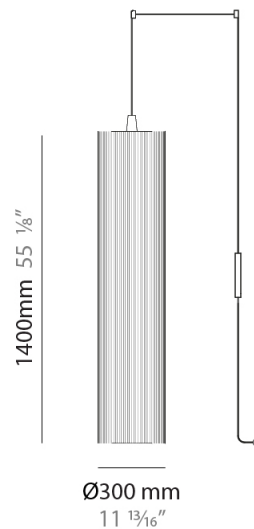

SWING SUSPENSION

D51004- -

base number   Finish   Finish
Options   Options

1. To build a product code in our configurator select the specify button on the base model # product page
2. To build a manual product code on this datasheet choose from the options listed below in blue font and add the suffix to the base model #

GENERAL

Series: Swing
Partner: Fambuena
Division: Design
Installation: Suspension
Product Type: Pendant
Mounting Location: Ceiling
Light Distribution: Direct

PHYSICAL

Shape: Cylinder
Diameter (mm): 300
Diameter (in): 11 ¹³/₁₆
Height (mm): 1400
Height (in): 55 ¹/₈
Diffuser: Cotton Strand Shade
Fixture Finish: WHI / BLK / RED / GRN / CRE / RUS / VIO / LIL
Holder Finish: Chrome
Fixture Material: Cotton / Metal
Primary Material: Fabric
Cable Details: Max. Cable Length 8500mm / 335"

ELECTRICAL

Number of Lamps: 1
Lamp Type: LED Retrofit
Bulb Included: Bulb Not Included
Max. Wattage Per Lamp (W): 7
Lamp Base: E26
Input Voltage (V): 120
Upon Request: 277Vac / GU24

LED

OPTICAL

RATINGS AND CERTIFICATIONS

Certified By: Certified for North American Standards
IP rating: IP20