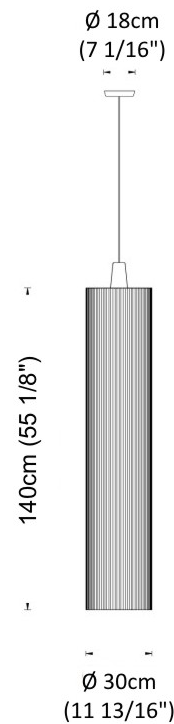

PROJECT
TYPE
SPECIFIER
QUANTITY
DATE

SWING SUSPENSION

D51008- : D51008-CHR-GRN

base number

1. To build a product code in our configurator select the specify button on the base model # product page
2. To build a manual product code on this datasheet choose from the options listed below in blue font and add the suffix to the base model #

GENERAL

Series: Swing
Partner: Fambuena
Division: Design
Installation: Suspension
Product Type: Pendant
Mounting Location: Ceiling
Light Distribution: Direct

PHYSICAL

Shape: Cylinder
Diameter (mm): 300
Diameter (in): 11 ¹³/₁₆
Height (mm): 1400
Height (in): 55 ¹/₈
Fixture Material: Cotton / Metal
Primary Material: Fabric
Cable Details: Cable Length 200cm / 79"

ELECTRICAL

Lamp Type: LED Retrofit
Total Output Wattage (W): 20
Driver Included: No

LED

OPTICAL

RATINGS AND CERTIFICATIONS

Certified By: CSA Certified to UL and CSA Standards

Cable Length 200cm / 79"