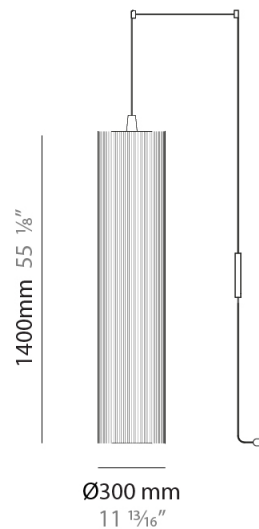

SWING SUSPENSION

D51004-

base number   Finish Options   Finish Options

1. To build a product code in our configurator select the specify button on the base model # product page
2. To build a manual product code on this datasheet choose from the options listed below in blue font and add the suffix to the base model #

GENERAL

Series: Swing
Brand: Fambuena
Division: Design
Mounting Type: Suspension
Mounting Location: Ceiling
Subcategory: Pendant

PHYSICAL

Shape: Cylinder
Diameter (mm): 300
Diameter (in): 11 ¹³/₁₆
Height (mm): 1400
Height (in): 55 ¹/₈
Light Distribution: Direct
Diffuser: Cotton Strand Shade
Fixture Finish: WHI / BLK / RED / GRN / CRE / RUS / VIO / LIL
Holder Finish: Chrome
Fixture Material: Cotton / Metal
Cable Details: Max. Cable Length 8500mm / 335"

ELECTRICAL

Number of Lamps: 1
Lamp Type: LED Retrofit
Bulb Included: Bulb Not Included
Max. Wattage Per Lamp (W): 7
Lamp Base: E26
Input Voltage (V): 120
Upon Request: 277Vac / GU24

LED

OPTICAL

RATINGS AND CERTIFICATIONS

Certified By: Certified for North American Standards
IP rating: IP20