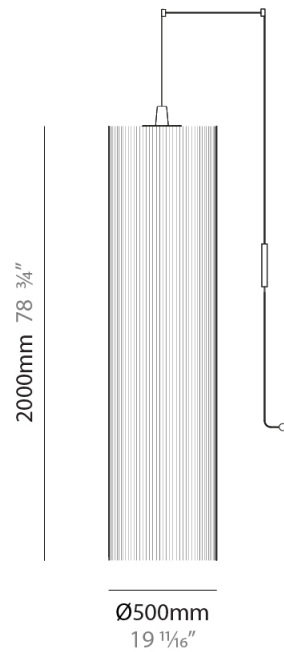

PROJECT
TYPE
SPECIFIER
QUANTITY
DATE

SWING SUSPENSION

D51006- -
base number   Finish Options   Finish Options

1. To build a product code in our configurator select the specify button on the base model # product page
2. To build a manual product code on this datasheet choose from the options listed below in blue font and add the suffix to the base model #

GENERAL

Series: Swing
Brand: Fambuena
Division: Design
Mounting Type: Suspension
Mounting Location: Ceiling
Subcategory: Pendant

PHYSICAL

Shape: Cylinder
Diameter (mm): 500
Diameter (in): 19 3/4
Height (mm): 2000
Height (in): 78 3/4
Light Distribution: Direct
Diffuser: Cotton Strand Shade
Fixture Finish: WHI / BLK / RED / GRN / CRE / RUS / VIO / LIL
Fixture Material: Cotton / Metal
Cable Details: Max. Cable Length 8500mm / 335"

ELECTRICAL

Number of Lamps: 1
Lamp Type: LED Retrofit
Bulb Included: Bulb Not Included
Max. Wattage Per Lamp (W): 7
Lamp Base: E26
Input Voltage (V): 120
Upon Request: 277Vac / GU24

LED

OPTICAL

RATINGS AND CERTIFICATIONS

Certified By: Certified for North American Standards
IP rating: IP20