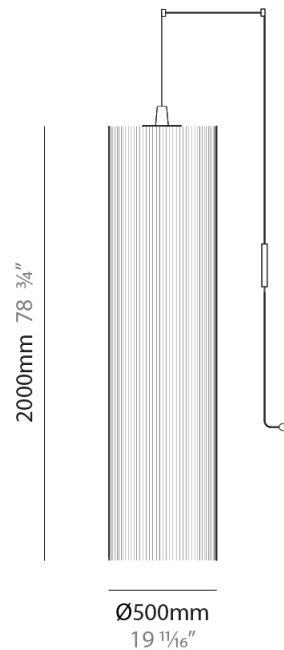

PROJECT	_____
TYPE	_____
SPECIFIER	_____
QUANTITY	_____
DATE	_____

SWING SUSPENSION

D51006- _____ - _____
base number   Finish   Finish
                         Options   Options

1. To build a product code in our configurator select the specify button on the base model # product page
2. To build a manual product code on this datasheet choose from the options listed below in blue font and add the suffix to the base model #

GENERAL

Series: Swing
Brand: Fambuena
Division: Design
Mounting Type: Suspension
Mounting Location: Ceiling
Subcategory: Pendant

PHYSICAL

Shape: Cylinder
Diameter (mm): 500
Diameter (in): 19 3/4
Height (mm): 2000
Height (in): 78 3/4
Light Distribution: Direct
Diffuser: Cotton Strand Shade
Fixture Finish: WHI / BLK / RED / GRN / CRE / RUS / VIO / LIL
Fixture Material: Cotton / Metal
Cable Details: Max. Cable Length 8500mm / 335"

ELECTRICAL

Number of Lamps: 1
Lamp Type: LED Retrofit
Bulb Included: Bulb Not Included
Max. Wattage Per Lamp (W): 7
Lamp Base: E26
Input Voltage (V): 120
Upon Request: 277Vac / GU24

LED

OPTICAL

RATINGS AND CERTIFICATIONS

Certified By: Certified for North American Standards
IP rating: IP20