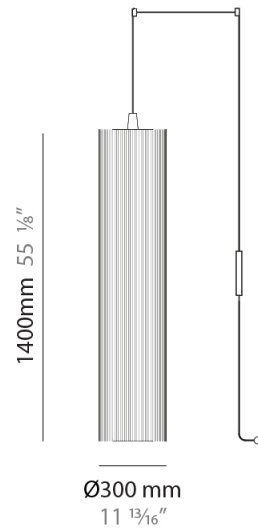

SWING SUSPENSION

D51004-

base number   Finish   Finish
Options   Options

1. To build a product code in our configurator select the specify button on the base model # product page
2. To build a manual product code on this datasheet choose from the options listed below in blue font and add the suffix to the base model #

GENERAL

Series: Swing
Brand: Fambuena
Division: Design
Mounting Type: Suspension
Mounting Location: Ceiling
Subcategory: Pendant

PHYSICAL

Shape: Cylinder
Diameter (mm): 300
Diameter (in): 11 ¹³/₁₆
Height (mm): 1400
Height (in): 55 ¹/₈
Light Distribution: Direct
Diffuser: Cotton Strand Shade
Fixture Finish: WHI / BLK / RED / GRN / CRE / RUS / VIO / LIL
Holder Finish: Chrome
Fixture Material: Cotton / Metal
Cable Details: Max. Cable Length 8500mm / 335"

ELECTRICAL

Number of Lamps: 1
Lamp Type: LED Retrofit
Bulb Included: Bulb Not Included
Max. Wattage Per Lamp (W): 7
Lamp Base: E26
Input Voltage (V): 120
Upon Request: 277Vac / GU24

LED

OPTICAL

RATINGS AND CERTIFICATIONS

Certified By: Certified for North American Standards
IP rating: IP20