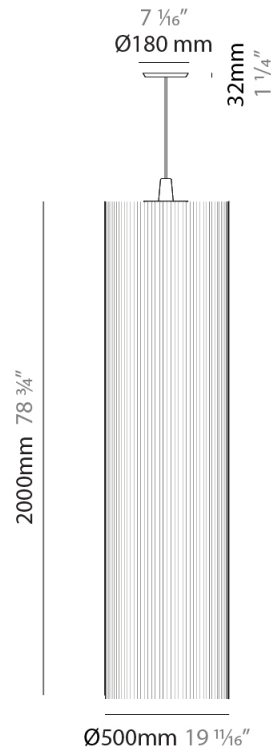

PROJECT
TYPE
SPECIFIER
QUANTITY
DATE

SWING SUSPENSION

D51010- _____ - _____
base number   Finish   Finish
                         Options   Options

1. To build a product code in our configurator select the specify button on the base model # product page
2. To build a manual product code on this datasheet choose from the options listed below in blue font and add the suffix to the base model #

GENERAL

Series: Swing
Brand: Fambuena
Division: Design
Mounting Type: Suspension
Mounting Location: Ceiling
Subcategory: Pendant

PHYSICAL

Shape: Cylinder
Diameter (mm): 500
Diameter (in): 19 11/16
Height (mm): 2000
Height (in): 78 3/4
Light Distribution: Direct
Diffuser: Cotton Strand Shade
Fixture Finish: WHI / BLK / RED / GRN / CRE / RUS / VIO / LIL
Holder Finish: CHR/WHI
Fixture Material: Cotton / Metal
Cable Details: Cable Length 2000mm / 79"

ELECTRICAL

Number of Lamps: 1
Lamp Type: LED Retrofit
Bulb Included: Bulb Not Included
Max. Wattage Per Lamp (W): 7
Lamp Base: E26
Input Voltage (V): 120
Upon Request: 277Vac / GU24

LED

OPTICAL

RATINGS AND CERTIFICATIONS

Certified By: Certified for North American Standards
IP rating: IP20