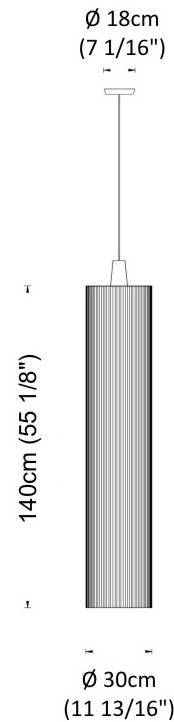

SWING SUSPENSION

D51004- -

base number Finish Options Finish Options

- To build a product code in our configurator select the specify button on the base model # product page
- To build a manual product code on this datasheet choose from the options listed below in blue font and add the suffix to the base model #

Max. Cable Length 8.5m / 335"

PROJECT
TYPE
SPECIFIER
QUANTITY
DATE

SWING SUSPENSION

D51008- _____ - _____
 base number Finish Finish
 Options Options

- To build a product code in our configurator select the specify button on the base model # product page
- To build a manual product code on this datasheet choose from the options listed below in blue font and add the suffix to the base model #

GENERAL

Series: Swing
 Partner: Fambuena
 Division: Design
 Installation: Suspension
 Product Type: Pendant
 Mounting Location: Ceiling
 Light Distribution: Direct

PHYSICAL

Shape: Cylinder
 Diameter (mm): 300
 Diameter (in): 11 ¹³/₁₆
 Height (mm): 1400
 Height (in): 55 ¹/₈
 Fixture Material: Cotton / Metal
 Primary Material: Fabric
 Cable Details: Cable Length 200cm / 79"

Cable Length 200cm / 79"

SWING COLOR FINISH CHART

PROJECT	_____
TYPE	_____
SPECIFIER	_____
QUANTITY	_____
DATE	_____

Fixture Finish

White - WHI

Black - BLK

Red - RED

Green - GRN