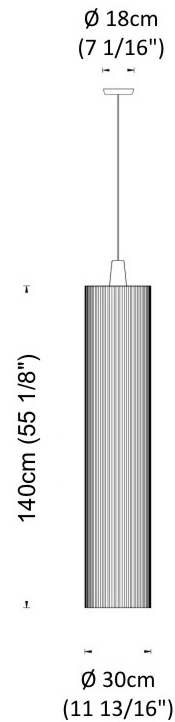

PROJECT
TYPE
SPECIFIER
QUANTITY
DATE

SWING SUSPENSION

D51008- : D51008-CHR-BLK

base number

1. To build a product code in our configurator select the specify button on the base model # product page
2. To build a manual product code on this datasheet choose from the options listed below in blue font and add the suffix to the base model #

GENERAL

Series: Swing
Partner: Fambuena
Division: Design
Installation: Suspension
Product Type: Pendant
Mounting Location: Ceiling
Light Distribution: Direct

PHYSICAL

Shape: Cylinder
Diameter (mm): 300
Diameter (in): 11 ¹³/₁₆
Height (mm): 1400
Height (in): 55 ¹/₈
Fixture Material: Cotton / Metal
Primary Material: Fabric
Cable Details: Cable Length 200cm / 79"

ELECTRICAL

Lamp Type: LED Retrofit
Total Output Wattage (W): 20
Driver Included: No

LED

OPTICAL

RATINGS AND CERTIFICATIONS

Certified By: CSA Certified to UL and CSA Standards

Cable Length 200cm / 79"