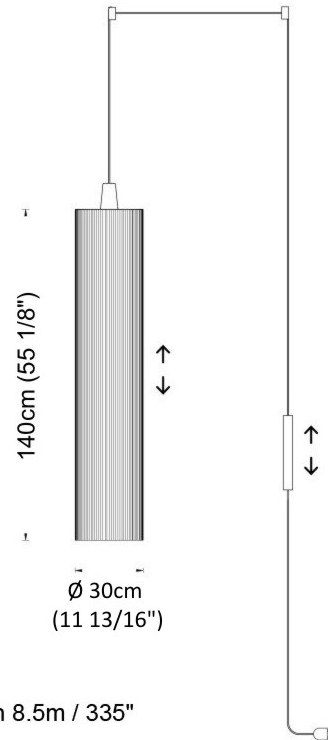

GENERAL

Series: Swing
 Partner: Fambuena
 Division: Design
 Installation: Suspension
 Product Type: Pendant
 Mounting Location: Ceiling
 Light Distribution: Direct

PHYSICAL

Shape: Cylinder
 Diameter (mm): 300
 Diameter (in): 11 ¹³/₁₆
 Height (mm): 1400
 Height (in): 55 ¹/₈
 Diffuser: Cotton Strand Shade
 Fixture Finish: WHI / BLK / RED / GRN / CRE / RUS / VIO / LIL
 Holder Finish: Chrome
 Fixture Material: Cotton / Metal
 Primary Material: Fabric
 Cable Details: Max. Cable Length 8500mm / 335"

GENERAL

Series: Swing
 Partner: Fambuena
 Division: Design
 Installation: Suspension
 Product Type: Pendant
 Mounting Location: Ceiling
 Light Distribution: Direct

PHYSICAL

Shape: Cylinder
 Diameter (mm): 300
 Diameter (in): 11 ¹³/₁₆
 Height (mm): 1400
 Height (in): 55 ¹/₈
 Diffuser: Black Cotton Threads
 Fixture Finish: Chrome
 Fixture Material: Cotton / Metal
 Primary Material: Fabric
 Cable Details: Max. Cable Length 8.5m / 335"

Max. Cable Length 8.5m / 335"

PROJECT
TYPE
SPECIFIER
QUANTITY
DATE

SWING SUSPENSION

D51008- _____ - _____
 base number Finish Finish
 Options Options

- To build a product code in our configurator select the specify button on the base model # product page
- To build a manual product code on this datasheet choose from the options listed below in blue font and add the suffix to the base model #

GENERAL

Series: Swing
 Partner: Fambuena
 Division: Design
 Installation: Suspension
 Product Type: Pendant
 Mounting Location: Ceiling
 Light Distribution: Direct

PHYSICAL

Shape: Cylinder
 Diameter (mm): 300
 Diameter (in): 11 ¹³/₁₆
 Height (mm): 1400
 Height (in): 55 ¹/₈
 Diffuser: Cotton Strand Shade
 Fixture Finish: WHI / BLK / RED / GRN / CRE / RUS / VIO / LIL
 Holder Finish: CHR/WHI
 Fixture Material: Cotton / Metal
 Primary Material: Fabric
 Cable Details: Cable Length 2000mm / 79"