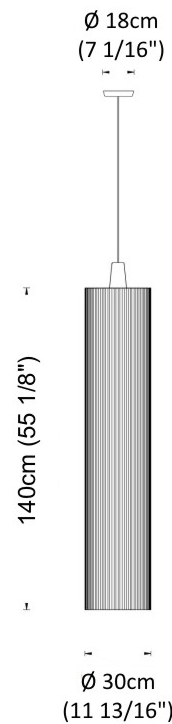

PROJECT
TYPE
SPECIFIER
QUANTITY
DATE

SWING SUSPENSION

D51008- : D51008-CHR-BLK

base number

1. To build a product code in our configurator select the specify button on the base model # product page
2. To build a manual product code on this datasheet choose from the options listed below in blue font and add the suffix to the base model #

GENERAL

Series: Swing
Partner: Fambuena
Division: Design
Installation: Suspension
Product Type: Pendant
Mounting Location: Ceiling
Light Distribution: Direct

PHYSICAL

Shape: Cylinder
Diameter (mm): 300
Diameter (in): 11 ¹³/₁₆
Height (mm): 1400
Height (in): 55 ¹/₈
Fixture Material: Cotton / Metal
Primary Material: Fabric
Cable Details: Cable Length 200cm / 79"

ELECTRICAL

Lamp Type: LED Retrofit
Total Output Wattage (W): 20
Driver Included: No

LED

OPTICAL

RATINGS AND CERTIFICATIONS

Certified By: CSA Certified to UL and CSA Standards