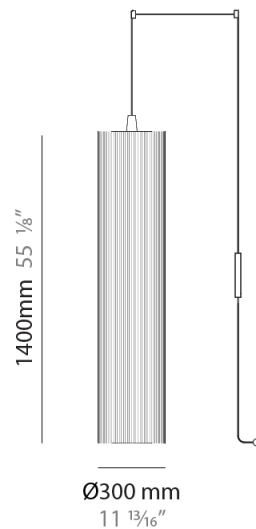

PROJECT
TYPE
SPECIFIER
QUANTITY
DATE

SWING SUSPENSION

D51004- -

base number   Finish Options   Finish Options

1. To build a product code in our configurator select the specify button on the base model # product page
2. To build a manual product code on this datasheet choose from the options listed below in blue font and add the suffix to the base model #

GENERAL

Series: Swing

Partner: Fambuena

Division: Design

Installation: Suspension

Product Type: Pendant

Mounting Location: Ceiling

Light Distribution: Direct

PHYSICAL

Shape: Cylinder

Diameter (mm): 300

Diameter (in): 11 ¹³/₁₆

Height (mm): 1400

Height (in): 55 ¹/₈

Diffuser: Cotton Strand Shade

Fixture Finish: WHI / BLK / RED / GRN / CRE / RUS / VIO / LIL

Holder Finish: Chrome

Fixture Material: Cotton / Metal

Primary Material: Fabric

Cable Details: Max. Cable Length 8500mm / 335"

ELECTRICAL

Number of Lamps: 1

Lamp Type: LED Retrofit

Bulb Included: Bulb Not Included

Max. Wattage Per Lamp (W): 7

Lamp Base: E26

Input Voltage (V): 120

Upon Request: 277Vac / GU24

LED

OPTICAL

RATINGS AND CERTIFICATIONS

Certified By: Certified for North American Standards

IP rating: IP20