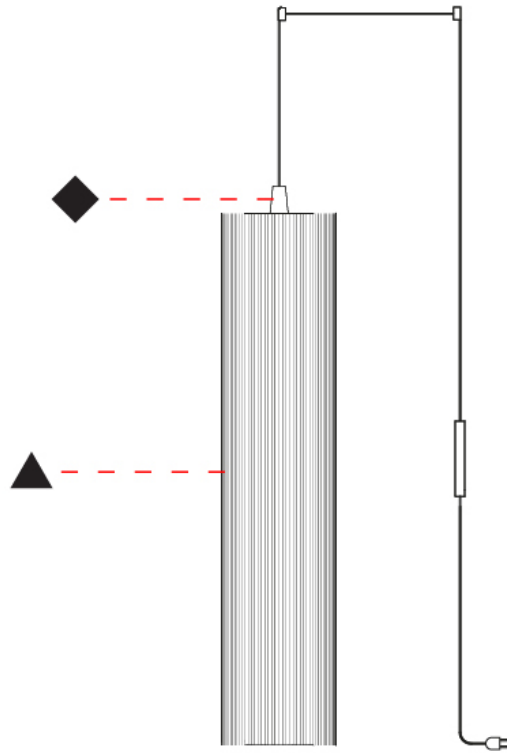

SWING SUSPENSION

D51004-

PROJECT
TYPE
SPECIFIER
QUANTITY
DATE

D