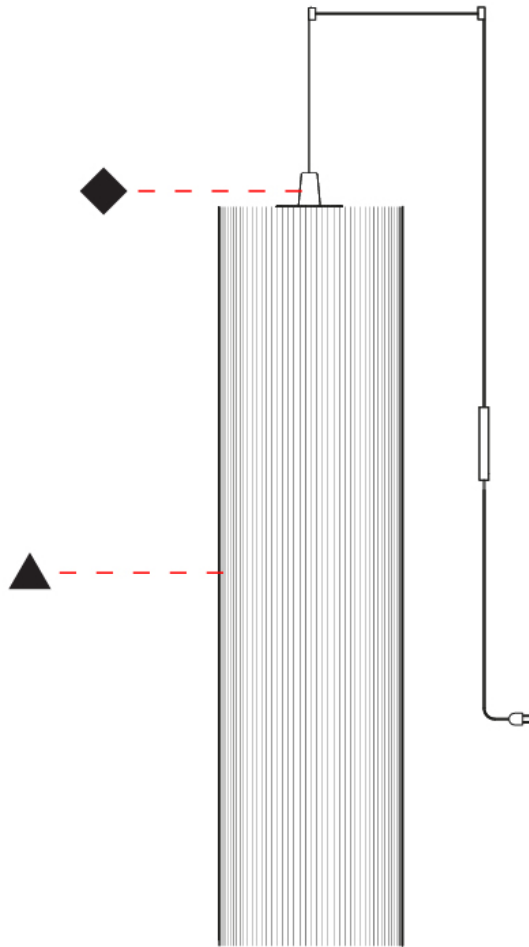

SWING SUSPENSION

D51006-

PROJECT _____

TYPE _____

SPECIFIER _____

QUANTITY _____

DATE _____

D