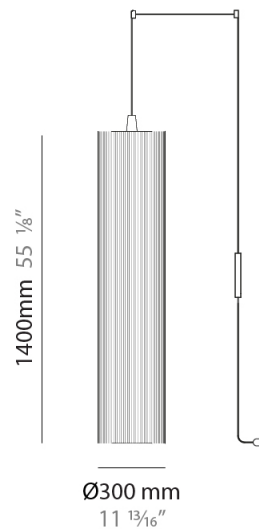

SWING SUSPENSION

D51004- -

base number   Finish Options   Finish Options

1. To build a product code in our configurator select the specify button on the base model # product page
2. To build a manual product code on this datasheet choose from the options listed below in blue font and add the suffix to the base model #

GENERAL

Series: Swing
Brand: Fambuena
Division: Design
Mounting Type: Suspension
Mounting Location: Ceiling
Subcategory: Pendant

PHYSICAL

Shape: Cylinder
Diameter (mm): 300
Diameter (in): 11 ¹³/₁₆
Height (mm): 1400
Height (in): 55 ¹/₈
Light Distribution: Direct
Diffuser: Cotton Strand Shade
Fixture Finish: WHI / BLK / RED / GRN / CRE / RUS / VIO / LIL
Holder Finish: Chrome
Fixture Material: Cotton / Metal
Cable Details: Max. Cable Length 8500mm / 335"

ELECTRICAL

Number of Lamps: 1
Lamp Type: LED Retrofit
Bulb Included: Bulb Not Included
Max. Wattage Per Lamp (W): 7
Lamp Base: E26
Input Voltage (V): 120
Upon Request: 277Vac / GU24

LED

OPTICAL

RATINGS AND CERTIFICATIONS

Certified By: Certified for North American Standards
IP rating: IP20