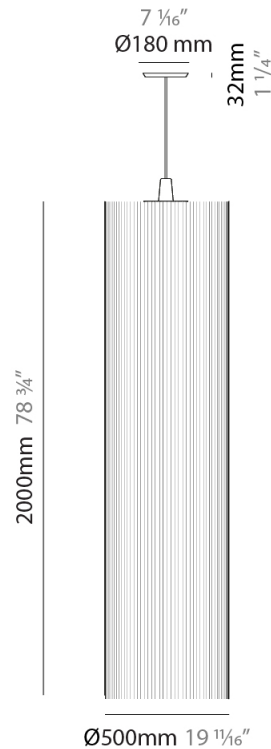

PROJECT
TYPE
SPECIFIER
QUANTITY
DATE

SWING SUSPENSION

D51010- _____ - _____
base number   Finish Options   Finish Options

1. To build a product code in our configurator select the specify button on the base model # product page
2. To build a manual product code on this datasheet choose from the options listed below in blue font and add the suffix to the base model #

GENERAL

Series: Swing
Brand: Fambuena
Division: Design
Mounting Type: Suspension
Mounting Location: Ceiling
Subcategory: Pendant

PHYSICAL

Shape: Cylinder
Diameter (mm): 500
Diameter (in): 19 11/16
Height (mm): 2000
Height (in): 78 3/4
Light Distribution: Direct
Diffuser: Cotton Strand Shade
Fixture Finish: WHI / BLK / RED / GRN / CRE / RUS / VIO / LIL
Holder Finish: CHR/WHI
Fixture Material: Cotton / Metal
Cable Details: Cable Length 2000mm / 79"

ELECTRICAL

Number of Lamps: 1
Lamp Type: LED Retrofit
Bulb Included: Bulb Not Included
Max. Wattage Per Lamp (W): 7
Lamp Base: E26
Input Voltage (V): 120
Upon Request: 277Vac / GU24

LED

OPTICAL

RATINGS AND CERTIFICATIONS

Certified By: Certified for North American Standards
IP rating: IP20