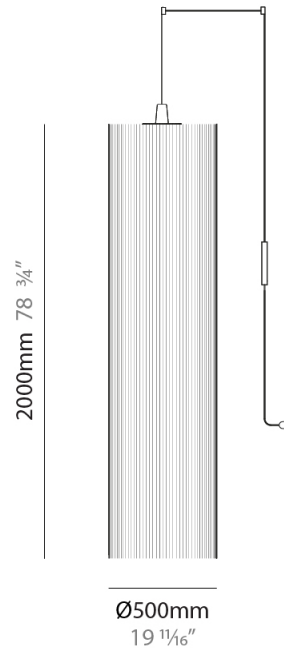

PROJECT	_____
TYPE	_____
SPECIFIER	_____
QUANTITY	_____
DATE	_____

SWING SUSPENSION

D51006- _____ - _____
base number   Finish   Finish
                         Options   Options

1. To build a product code in our configurator select the specify button on the base model # product page
2. To build a manual product code on this datasheet choose from the options listed below in blue font and add the suffix to the base model #

GENERAL

Series: Swing
Brand: Fambuena
Division: Design
Mounting Type: Suspension
Mounting Location: Ceiling
Subcategory: Pendant

PHYSICAL

Shape: Cylinder
Diameter (mm): 500
Diameter (in): 19 3/4
Height (mm): 2000
Height (in): 78 3/4
Light Distribution: Direct
Diffuser: Cotton Strand Shade
Fixture Finish: [WHI](#) / [BLK](#) / [RED](#) / [GRN](#) / [CRE](#) / [RUS](#) / [VIO](#) / [LIL](#)
Fixture Material: Cotton / Metal
Cable Details: Max. Cable Length 8500mm / 335"

ELECTRICAL

Number of Lamps: 1
Lamp Type: LED Retrofit
Bulb Included: Bulb Not Included
Max. Wattage Per Lamp (W): 7
Lamp Base: E26
Input Voltage (V): 120
Upon Request: 277Vac / GU24

LED

OPTICAL

RATINGS AND CERTIFICATIONS

Certified By: Certified for North American Standards
IP rating: IP20