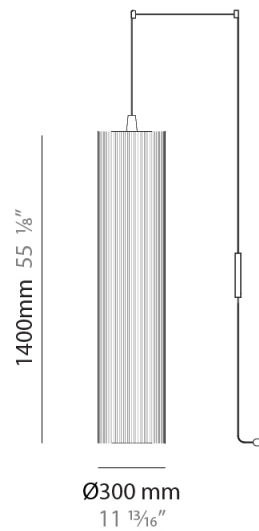

PROJECT
TYPE
SPECIFIER
QUANTITY
DATE

SWING SUSPENSION

D51004- -

base number   Finish Options   Finish Options

1. To build a product code in our configurator select the specify button on the base model # product page
2. To build a manual product code on this datasheet choose from the options listed below in blue font and add the suffix to the base model #

GENERAL

Series: Swing

Brand: Fambuena

Division: Design

Mounting Type: Suspension

Mounting Location: Ceiling

Subcategory: Pendant

PHYSICAL

Shape: Cylinder

Diameter (mm): 300

Diameter (in): 11 ¹³/₁₆

Height (mm): 1400

Height (in): 55 ¹/₈

Light Distribution: Direct

Diffuser: Cotton Strand Shade

Fixture Finish: WHI / BLK / RED / GRN / CRE / RUS / VIO / LIL

Holder Finish: Chrome

Fixture Material: Cotton / Metal

Cable Details: Max. Cable Length 8500mm / 335"

ELECTRICAL

Number of Lamps: 1

Lamp Type: LED Retrofit

Bulb Included: Bulb Not Included

Max. Wattage Per Lamp (W): 7

Lamp Base: E26

Input Voltage (V): 120

Upon Request: 277Vac / GU24

LED

OPTICAL

RATINGS AND CERTIFICATIONS

Certified By: Certified for North American Standards

IP rating: IP20