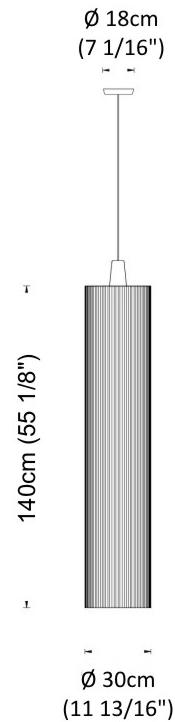

PROJECT
TYPE
SPECIFIER
QUANTITY
DATE

SWING SUSPENSION

D51008- : D51008-CHR-GRN

base number

1. To build a product code in our configurator select the specify button on the base model # product page
2. To build a manual product code on this datasheet choose from the options listed below in blue font and add the suffix to the base model #

GENERAL

Series: Swing
Partner: Fambuena
Division: Design
Installation: Suspension
Product Type: Pendant
Mounting Location: Ceiling
Light Distribution: Direct

PHYSICAL

Shape: Cylinder
Diameter (mm): 300
Diameter (in): 11 ¹³/₁₆
Height (mm): 1400
Height (in): 55 ¹/₈
Fixture Material: Cotton / Metal
Primary Material: Fabric
Cable Details: Cable Length 200cm / 79"

ELECTRICAL

Lamp Type: LED Retrofit
Total Output Wattage (W): 20
Driver Included: No

LED

OPTICAL

RATINGS AND CERTIFICATIONS

Certified By: CSA Certified to UL and CSA Standards

Cable Length 200cm / 79"