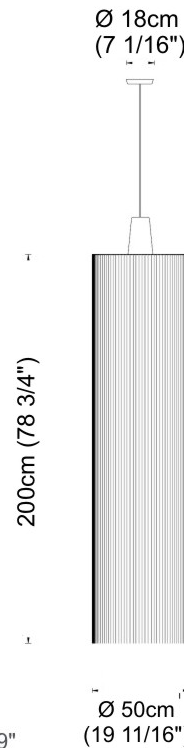

PROJECT
TYPE
SPECIFIER
QUANTITY
DATE

SWING SUSPENSION

D51004- -

base number Finish Options Finish Options

- To build a product code in our configurator select the specify button on the base model # product page
- To build a manual product code on this datasheet choose from the options listed below in blue font and add the suffix to the base model #

GENERAL

Series: Swing
 Partner: Fambuena
 Division: Design
 Installation: Suspension
 Product Type: Pendant
 Mounting Location: Ceiling
 Light Distribution: Direct

PHYSICAL

Shape: Cylinder
 Diameter (mm): 500
 Diameter (in): 19 11/16
 Height (mm): 2000
 Height (in): 78 3/4
 Fixture Material: Cotton / Metal
 Primary Material: Fabric
 Cable Details: Cable Length 200cm / 79"

Cable Length 200cm / 79"

SWING

COLOR FINISH CHART

Fixture Finish

White - WHI

Black - BLK

Red - RED

Green - GRN