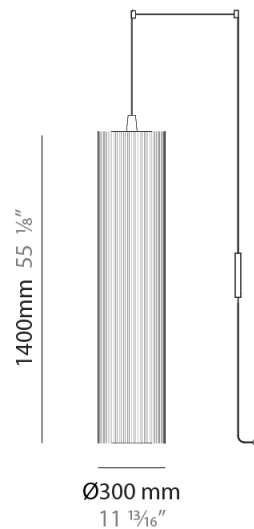

PROJECT
TYPE
SPECIFIER
QUANTITY
DATE

SWING SUSPENSION

D51004- -

base number   Finish Options   Finish Options

1. To build a product code in our configurator select the specify button on the base model # product page
2. To build a manual product code on this datasheet choose from the options listed below in blue font and add the suffix to the base model #

GENERAL

Series: Swing

Partner: Fambuena

Division: Design

Installation: Suspension

Product Type: Pendant

Mounting Location: Ceiling

Light Distribution: Direct

PHYSICAL

Shape: Cylinder

Diameter (mm): 300

Diameter (in): 11 ¹³/₁₆

Height (mm): 1400

Height (in): 55 ¹/₈

Diffuser: Cotton Strand Shade

Fixture Finish: WHI / BLK / RED / GRN / CRE / RUS / VIO / LIL

Holder Finish: Chrome

Fixture Material: Cotton / Metal

Primary Material: Fabric

Cable Details: Max. Cable Length 8500mm / 335"

ELECTRICAL

Number of Lamps: 1

Lamp Type: LED Retrofit

Bulb Included: Bulb Not Included

Max. Wattage Per Lamp (W): 7

Lamp Base: E26

Input Voltage (V): 120

Upon Request: 277Vac / GU24

LED

OPTICAL

RATINGS AND CERTIFICATIONS

Certified By: Certified for North American Standards

IP rating: IP20