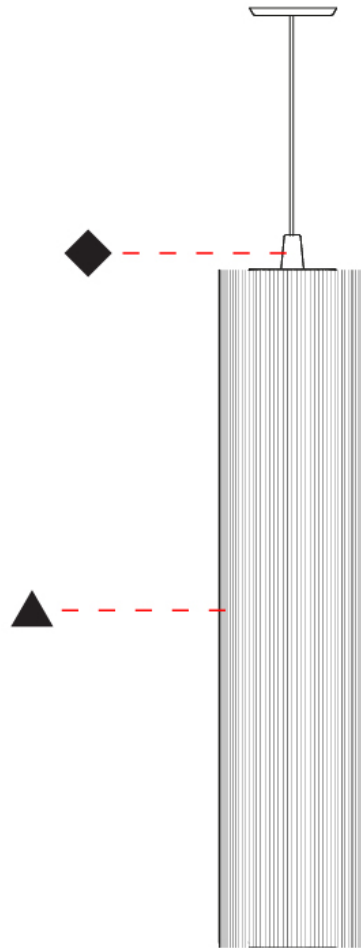

SWING SUSPENSION

D51008-

PROJECT

TYPE

SPECIFIER

QUANTITY

DATE

D