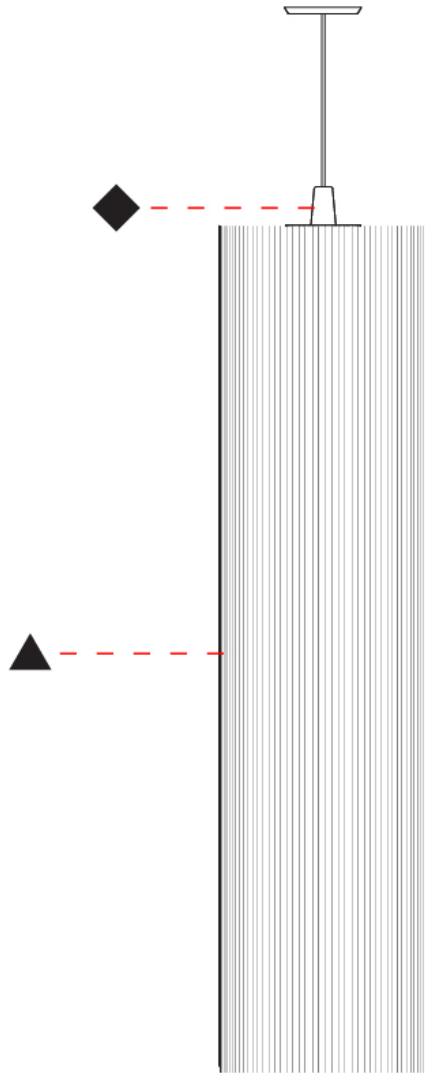

SWING SUSPENSION

D51010-

PROJECT

TYPE

SPECIFIER

QUANTITY

DATE

D