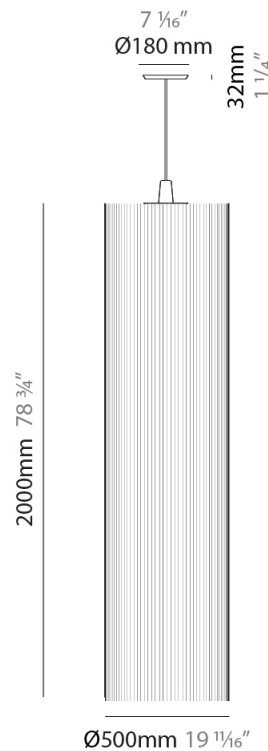

SWING SUSPENSION

D51010- _____ - _____
base number   Finish   Finish
                         Options   Options

1. To build a product code in our configurator select the specify button on the base model # product page
2. To build a manual product code on this datasheet choose from the options listed below in blue font and add the suffix to the base model #

GENERAL

Series: Swing
Partner: Fambuena
Division: Design
Installation: Suspension
Product Type: Pendant
Mounting Location: Ceiling
Light Distribution: Direct

PHYSICAL

Shape: Cylinder
Diameter (mm): 500
Diameter (in): 19 11/16
Height (mm): 2000
Height (in): 78 3/4
Diffuser: Cotton Strand Shade
Fixture Finish: WHI / BLK / RED / GRN / CRE / RUS / VIO / LIL
Holder Finish: CHR/WHI
Fixture Material: Cotton / Metal
Primary Material: Fabric
Cable Details: Cable Length 2000mm / 79"

ELECTRICAL

Number of Lamps: 1
Lamp Type: LED Retrofit
Bulb Included: Bulb Not Included
Max. Wattage Per Lamp (W): 7
Lamp Base: E26
Input Voltage (V): 120
Upon Request: 277Vac / GU24

LED

OPTICAL

RATINGS AND CERTIFICATIONS

Certified By: Certified for North American Standards
IP rating: IP20

PROJECT
TYPE
SPECIFIER
QUANTITY
DATE