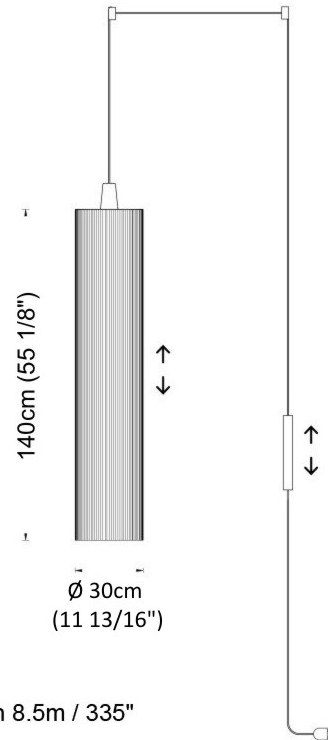

PROJECT
TYPE
SPECIFIER
QUANTITY
DATE

SWING SUSPENSION

D51004- : D51004-BLK

base number

1. To build a product code in our configurator select the specify button on the base model # product page
2. To build a manual product code on this datasheet choose from the options listed below in blue font and add the suffix to the base model #

GENERAL

Series: Swing
Partner: Fambuena
Division: Design
Installation: Suspension
Product Type: Pendant
Mounting Location: Ceiling
Light Distribution: Direct

PHYSICAL

Shape: Cylinder
Diameter (mm): 300
Diameter (in): 11 ¹³/₁₆
Height (mm): 1400
Height (in): 55 ¹/₈
Diffuser: Black Cotton Threads
Fixture Finish: Chrome
Fixture Material: Cotton / Metal
Primary Material: Fabric
Cable Details: Max. Cable Length 8.5m / 335"

ELECTRICAL

Lamp Type: LED Retrofit
Total Output Wattage (W): 20
Driver Included: No

LED

OPTICAL

RATINGS AND CERTIFICATIONS

Certified By: CSA Certified to UL and CSA Standards