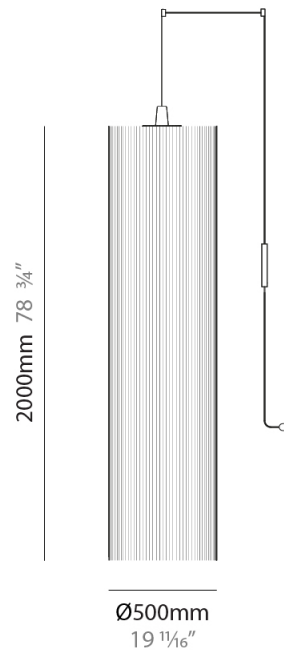

PROJECT _____
TYPE _____
SPECIFIER _____
QUANTITY _____
DATE _____

SWING SUSPENSION

D51006- _____ - _____
base number   Finish   Finish
                         Options   Options

1. To build a product code in our configurator select the specify button on the base model # product page
2. To build a manual product code on this datasheet choose from the options listed below in blue font and add the suffix to the base model #

GENERAL

Series: Swing _____
Partner: Fambuena _____
Division: Design _____
Installation: Suspension _____
Product Type: Pendant _____
Mounting Location: Ceiling _____
Light Distribution: Direct _____

PHYSICAL

Shape: Cylinder _____
Diameter (mm): 500 _____
Diameter (in): 19 3/4 _____
Height (mm): 2000 _____
Height (in): 78 3/4 _____
Diffuser: Cotton Strand Shade _____
Fixture Finish: WHI / BLK / RED / GRN / CRE / RUS / VIO / LIL _____
Fixture Material: Cotton / Metal _____
Primary Material: Fabric _____
Cable Details: Max. Cable Length 8500mm / 335" _____

ELECTRICAL

Number of Lamps: 1 _____
Lamp Type: LED Retrofit _____
Bulb Included: Bulb Not Included _____
Max. Wattage Per Lamp (W): 7 _____
Lamp Base: E26 _____
Input Voltage (V): 120 _____
Upon Request: 277Vac / GU24 _____

LED

OPTICAL

RATINGS AND CERTIFICATIONS

Certified By: Certified for North American Standards _____
IP rating: IP20 _____