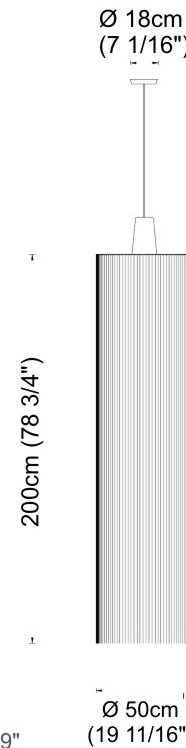

PROJECT
TYPE
SPECIFIER
QUANTITY
DATE

SWING SUSPENSION

D51010- : D51010-CHR-WHI

base number

1. To build a product code in our configurator select the specify button on the base model # product page
2. To build a manual product code on this datasheet choose from the options listed below in blue font and add the suffix to the base model #

GENERAL

Series: Swing
Partner: Fambuena
Division: Design
Installation: Suspension
Product Type: Pendant
Mounting Location: Ceiling
Light Distribution: Direct

PHYSICAL

Shape: Cylinder
Diameter (mm): 500
Diameter (in): 19 11/16
Height (mm): 2000
Height (in): 78 3/4
Fixture Material: Cotton / Metal
Primary Material: Fabric
Cable Details: Cable Length 200cm / 79"

ELECTRICAL

Lamp Type: LED Retrofit
Total Output Wattage (W): 32
Driver Included: No

LED

OPTICAL

RATINGS AND CERTIFICATIONS

Certified By: CSA Certified to UL and CSA Standards