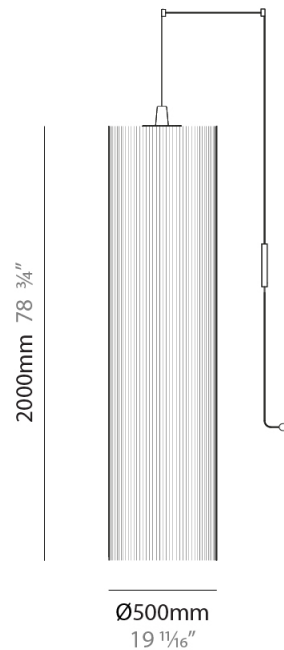

PROJECT
TYPE
SPECIFIER
QUANTITY
DATE

SWING SUSPENSION

D51006- -
base number   Finish Options   Finish Options

1. To build a product code in our configurator select the specify button on the base model # product page
2. To build a manual product code on this datasheet choose from the options listed below in blue font and add the suffix to the base model #

GENERAL

Series: Swing
Brand: Fambuena
Division: Design
Mounting Type: Suspension
Mounting Location: Ceiling
Subcategory: Pendant

PHYSICAL

Shape: Cylinder
Diameter (mm): 500
Diameter (in): 19 3/4
Height (mm): 2000
Height (in): 78 3/4
Light Distribution: Direct
Diffuser: Cotton Strand Shade
Fixture Finish: WHI / BLK / RED / GRN / CRE / RUS / VIO / LIL
Fixture Material: Cotton / Metal
Cable Details: Max. Cable Length 8500mm / 335"

ELECTRICAL

Number of Lamps: 1
Lamp Type: LED Retrofit
Bulb Included: Bulb Not Included
Max. Wattage Per Lamp (W): 7
Lamp Base: E26
Input Voltage (V): 120
Upon Request: 277Vac / GU24

LED

OPTICAL

RATINGS AND CERTIFICATIONS

Certified By: Certified for North American Standards
IP rating: IP20