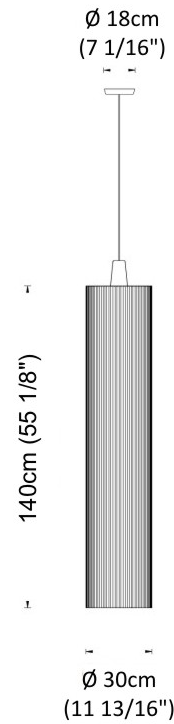

SWING SUSPENSION

D51004- _____ - _____

base number Finish Options Finish Options

- To build a product code in our configurator select the specify button on the base model # product page
- To build a manual product code on this datasheet choose from the options listed below in blue font and add the suffix to the base model #

Max. Cable Length 8.5m / 335"

PROJECT
TYPE
SPECIFIER
QUANTITY
DATE

SWING SUSPENSION

D51008- -

base number	Finish Options	Finish Options
-------------	----------------	----------------

- To build a product code in our configurator select the specify button on the base model # product page
- To build a manual product code on this datasheet choose from the options listed below in blue font and add the suffix to the base model #

GENERAL

Series: Swing
Partner: Fambuena
Division: Design
Installation: Suspension
Product Type: Pendant
Mounting Location: Ceiling
Light Distribution: Direct

PHYSICAL

Shape: Cylinder
Diameter (mm): 300
Diameter (in): 11 ¹³/₁₆
Height (mm): 1400
Height (in): 55 ¹/₈
Fixture Material: Cotton / Metal
Primary Material: Fabric
Cable Details: Cable Length 200cm / 79"

Cable Length 200cm / 79"

SWING COLOR FINISH CHART

PROJECT	_____
TYPE	_____
SPECIFIER	_____
QUANTITY	_____
DATE	_____

Fixture Finish

White - WHI

Black - BLK

Red - RED

Green - GRN