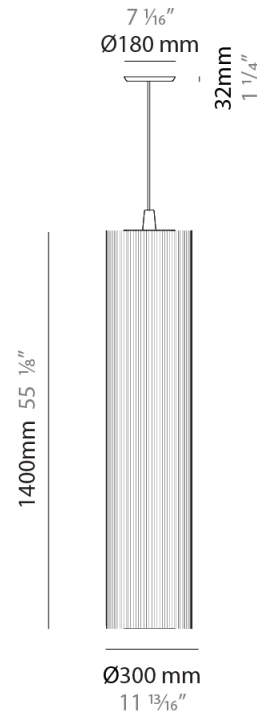

PROJECT
TYPE
SPECIFIER
QUANTITY
DATE

SWING SUSPENSION

D51008- -

base number	Finish Options	Finish Options

1. To build a product code in our configurator select the specify button on the base model # product page
2. To build a manual product code on this datasheet choose from the options listed below in blue font and add the suffix to the base model #

GENERAL

Series: Swing
Partner: Fambuena
Division: Design
Installation: Suspension
Product Type: Pendant
Mounting Location: Ceiling
Light Distribution: Direct

PHYSICAL

Shape: Cylinder
Diameter (mm): 300
Diameter (in): 11 ¹³/₁₆
Height (mm): 1400
Height (in): 55 ¹/₈
Diffuser: Cotton Strand Shade
Fixture Finish: WHI / BLK / RED / GRN / CRE / RUS / VIO / LIL
Holder Finish: CHR/WHI
Fixture Material: Cotton / Metal
Primary Material: Fabric
Cable Details: Cable Length 2000mm / 79"

ELECTRICAL

Number of Lamps: 1
Lamp Type: LED Retrofit
Bulb Included: Bulb Not Included
Max. Wattage Per Lamp (W): 7
Lamp Base: E26
Input Voltage (V): 120
Upon Request: 277Vac / GU24

LED

OPTICAL

RATINGS AND CERTIFICATIONS

Certified By: Certified for North American Standards
IP rating: IP20