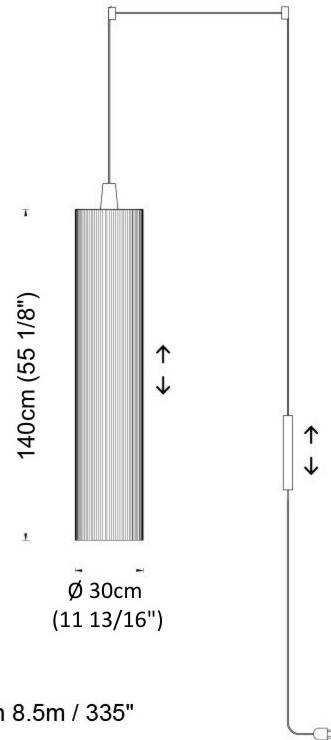

GENERAL

Series: Swing
 Partner: Fambuena
 Division: Design
 Installation: Suspension
 Product Type: Pendant
 Mounting Location: Ceiling
 Light Distribution: Direct

PHYSICAL

Shape: Cylinder
 Diameter (mm): 300
 Diameter (in): 11 ¹³/₁₆
 Height (mm): 1400
 Height (in): 55 ¹/₈
 Diffuser: Cotton Strand Shade
 Fixture Finish: WHI / BLK / RED / GRN / CRE / RUS / VIO / LIL
 Holder Finish: Chrome
 Fixture Material: Cotton / Metal
 Primary Material: Fabric
 Cable Details: Max. Cable Length 8500mm / 335"

GENERAL

Series: Swing
 Partner: Fambuena
 Division: Design
 Installation: Suspension
 Product Type: Pendant
 Mounting Location: Ceiling
 Light Distribution: Direct

PHYSICAL

Shape: Cylinder
 Diameter (mm): 300
 Diameter (in): 11 ¹³/₁₆
 Height (mm): 1400
 Height (in): 55 ¹/₈
 Diffuser: Black Cotton Threads
 Fixture Finish: Chrome
 Fixture Material: Cotton / Metal
 Primary Material: Fabric
 Cable Details: Max. Cable Length 8.5m / 335"

Max. Cable Length 8.5m / 335"

PROJECT
TYPE
SPECIFIER
QUANTITY
DATE

SWING SUSPENSION

D51008- -

base number	Finish Options	Finish Options
-------------	----------------	----------------

- To build a product code in our configurator select the specify button on the base model # product page
- To build a manual product code on this datasheet choose from the options listed below in blue font and add the suffix to the base model #

GENERAL

Series: Swing
 Partner: Fambuena
 Division: Design
 Installation: Suspension
 Product Type: Pendant
 Mounting Location: Ceiling
 Light Distribution: Direct

PHYSICAL

Shape: Cylinder
 Diameter (mm): 300
 Diameter (in): 11 ¹³/₁₆
 Height (mm): 1400
 Height (in): 55 ¹/₈
 Diffuser: Cotton Strand Shade
 Fixture Finish: WHI / BLK / RED / GRN / CRE / RUS / VIO / LIL
 Holder Finish: CHR/WHI
 Fixture Material: Cotton / Metal
 Primary Material: Fabric
 Cable Details: Cable Length 2000mm / 79"