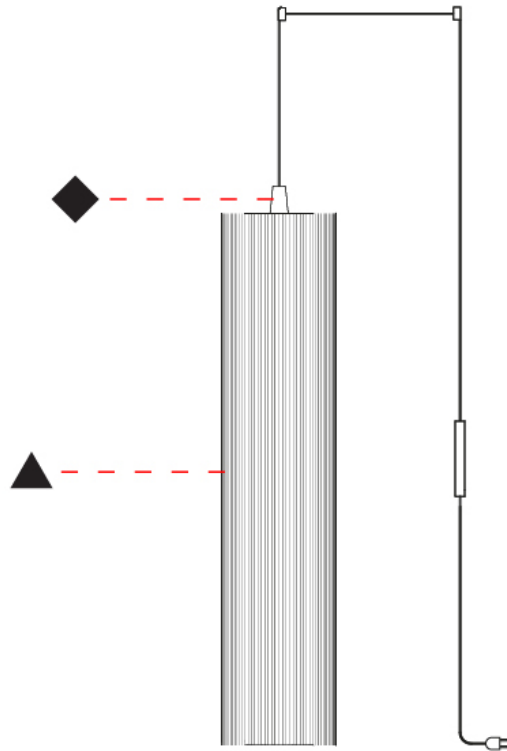

SWING SUSPENSION

D51004-

PROJECT
TYPE
SPECIFIER
QUANTITY
DATE

D