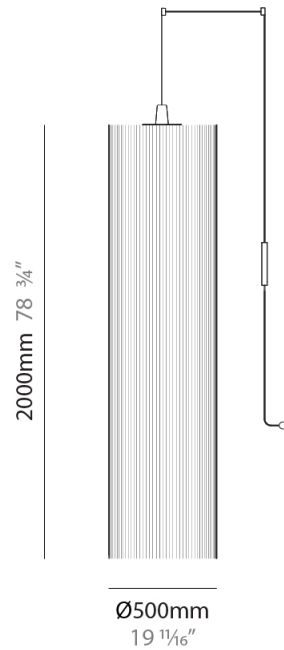

SWING SUSPENSION

D51006- _____

base number   Finish Options   Finish Options

1. To build a product code in our configurator select the specify button on the base model # product page
2. To build a manual product code on this datasheet choose from the options listed below in blue font and add the suffix to the base model #

GENERAL

Series: Swing
Brand: Fambuena
Division: Design
Mounting Type: Suspension
Mounting Location: Ceiling
Subcategory: Pendant

PHYSICAL

Shape: Cylinder
Diameter (mm): 500
Diameter (in): 19 3/4
Height (mm): 2000
Height (in): 78 3/4
Light Distribution: Direct
Diffuser: Cotton Strand Shade
Fixture Finish: [WHI](#) / [BLK](#) / [RED](#) / [GRN](#) / [CRE](#) / [RUS](#) / [VIO](#) / [LIL](#)
Fixture Material: Cotton / Metal
Cable Details: Max. Cable Length 8500mm / 335"

ELECTRICAL

Number of Lamps: 1
Lamp Type: LED Retrofit
Bulb Included: Bulb Not Included
Max. Wattage Per Lamp (W): 7
Lamp Base: E26
Input Voltage (V): 120
Upon Request: 277Vac / GU24

LED

OPTICAL

RATINGS AND CERTIFICATIONS

Certified By: Certified for North American Standards
IP rating: IP20