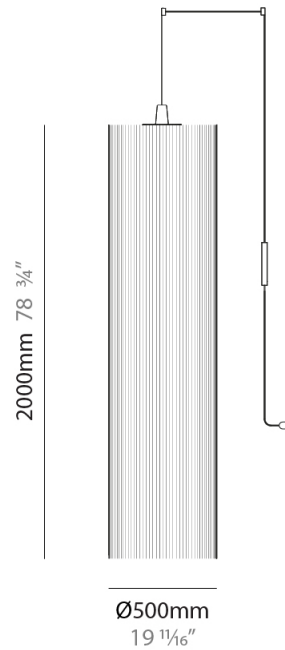

SWING SUSPENSION

D51006- _____ - _____

base number   Finish Options   Finish Options

1. To build a product code in our configurator select the specify button on the base model # product page
2. To build a manual product code on this datasheet choose from the options listed below in blue font and add the suffix to the base model #

GENERAL

Series: Swing
Brand: Fambuena
Division: Design
Mounting Type: Suspension
Mounting Location: Ceiling
Subcategory: Pendant

PHYSICAL

Shape: Cylinder
Diameter (mm): 500
Diameter (in): 19 3/4
Height (mm): 2000
Height (in): 78 3/4
Light Distribution: Direct
Diffuser: Cotton Strand Shade
Fixture Finish: [WHI](#) / [BLK](#) / [RED](#) / [GRN](#) / [CRE](#) / [RUS](#) / [VIO](#) / [LIL](#)
Fixture Material: Cotton / Metal
Cable Details: Max. Cable Length 8500mm / 335"

ELECTRICAL

Number of Lamps: 1
Lamp Type: LED Retrofit
Bulb Included: Bulb Not Included
Max. Wattage Per Lamp (W): 7
Lamp Base: E26
Input Voltage (V): 120
Upon Request: 277Vac / GU24

LED

OPTICAL

RATINGS AND CERTIFICATIONS

Certified By: Certified for North American Standards
IP rating: IP20